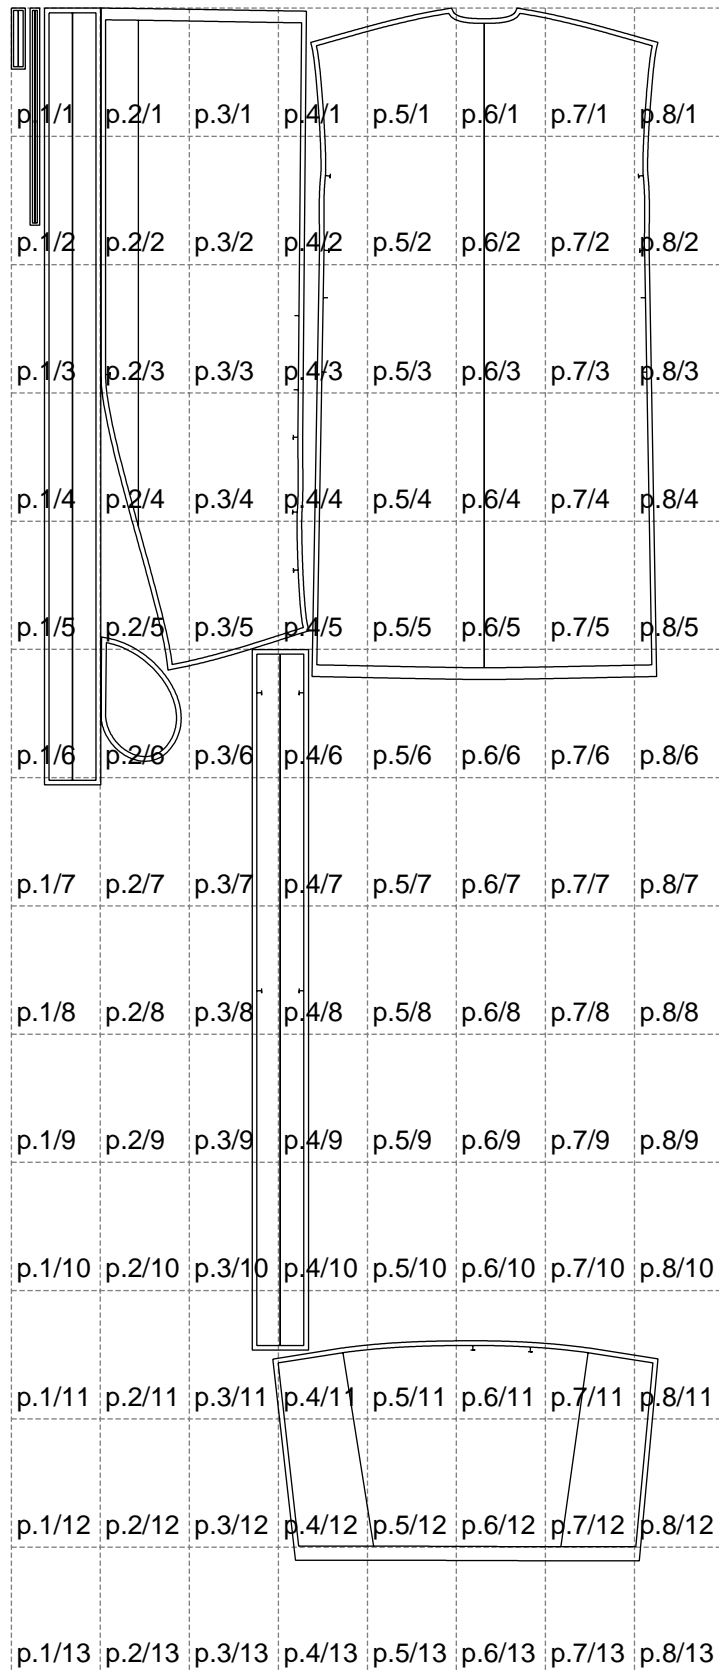

Not for print

Paper size: A4, size:1378.87 x3309.88 mm

# Example

size:1499.00 x3970.94 mm

Maneken =1 ver.0

rz\_1=170

rz\_16=88

rz\_17=75.6

rz\_18=67.6

rz\_19=96

rz\_20=94.6

---

. . . . .  
. . . . .  
. . . . .