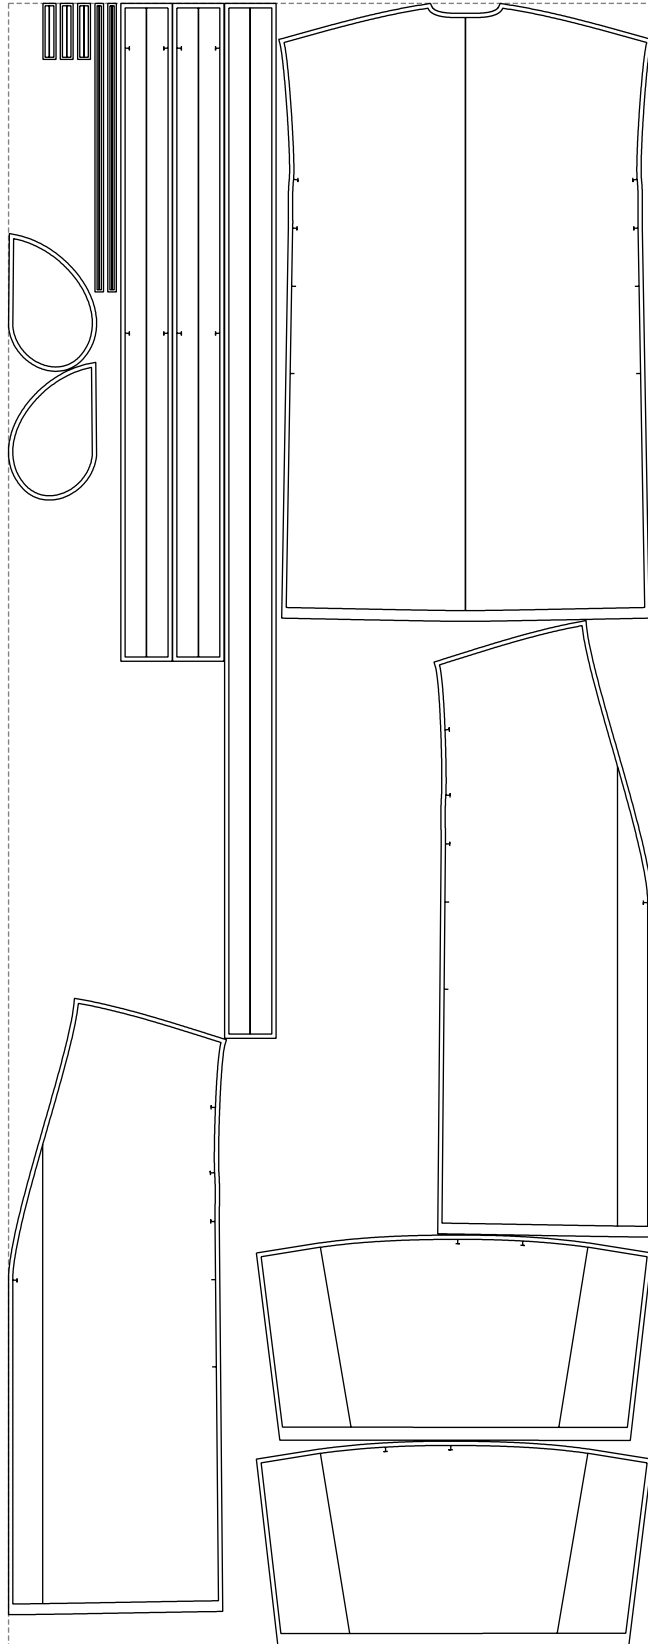

Not for print

Paper size: A4, size:1388.93 x3348.39 mm

# Example

size:1499.00 x3828.09 mm

Maneken =1 ver.0

rz\_1=170

rz\_16=116

rz\_17=100

rz\_18=98.8

rz\_19=124

rz\_20=121

---

. . . . .  
. . . . .  
. . . . .