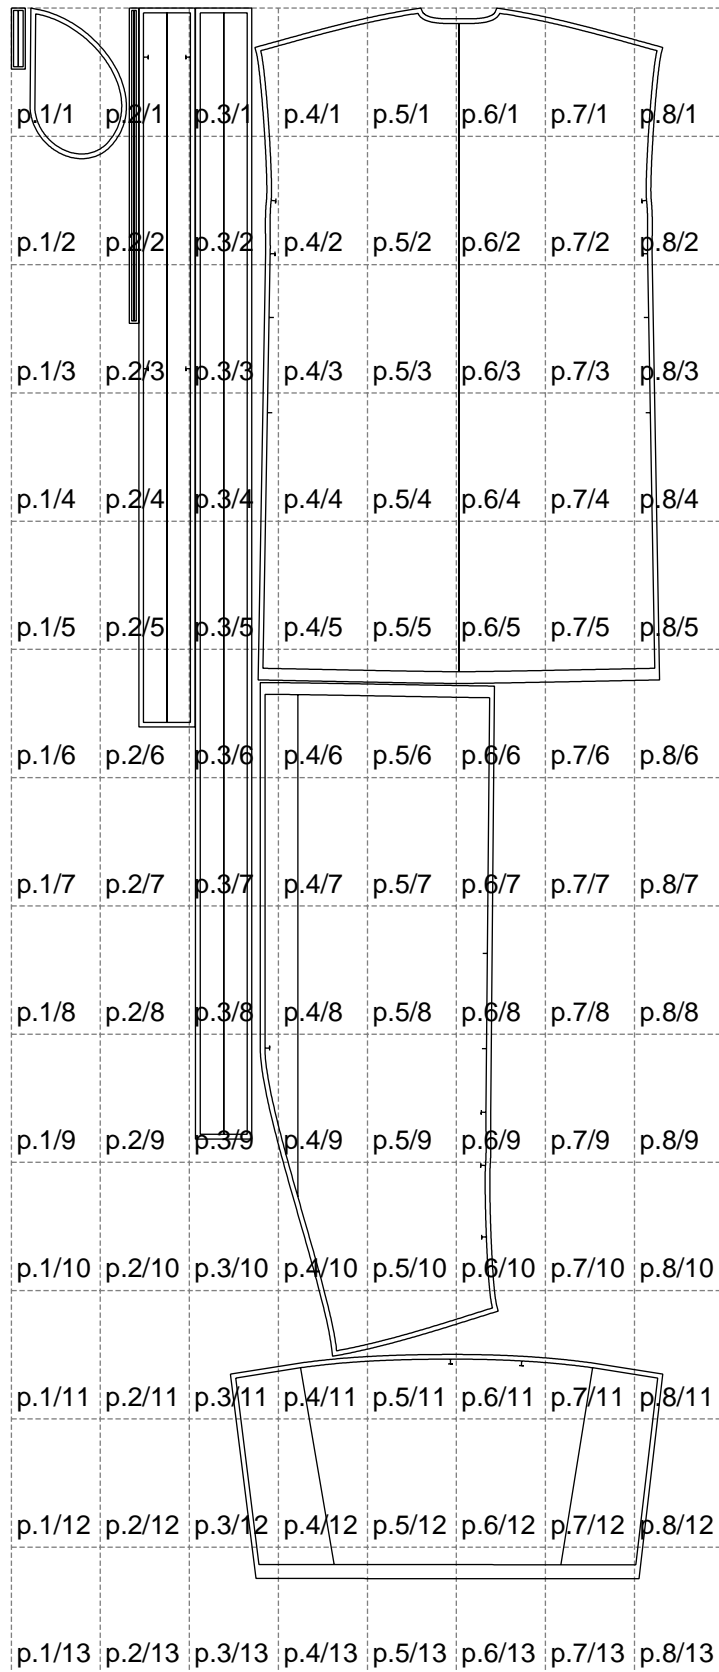

Not for print

Paper size: A4, size:1388.93 x3348.39 mm

# Example

size:1499.00 x3828.09 mm

Maneken =1 ver.0

rz\_1=170

rz\_16=116

rz\_17=100

rz\_18=98.8

rz\_19=124

rz\_20=121

---

. . . . .  
. . . . .  
. . . . .