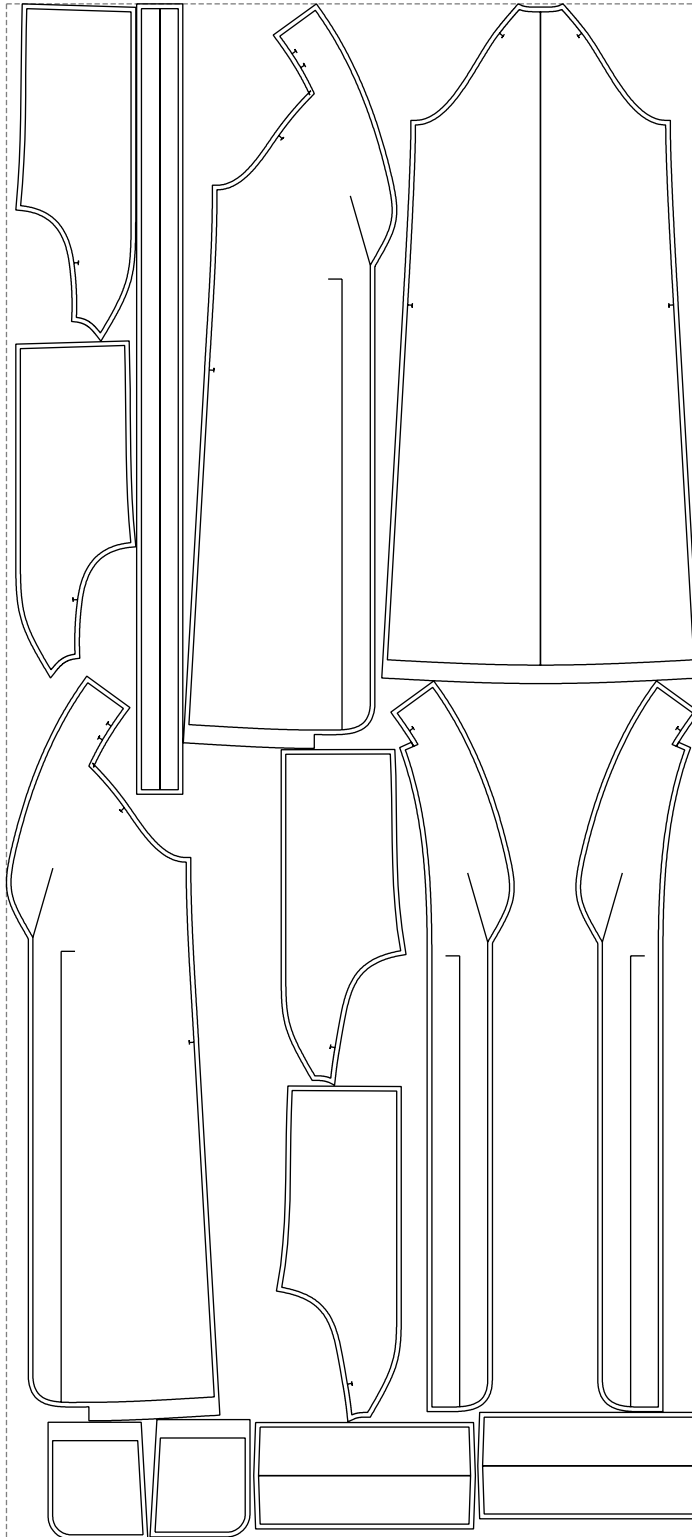

Not for print

Paper size: A4, size:1399.00 x2196.24 mm

# Example

size:1499.00 x3322.26 mm

Maneken =1 ver.0

rz\_1=170

rz\_16=88

rz\_17=75.6

rz\_18=67.6

rz\_19=96

rz\_20=94.6

---

. . . . .  
. . . . .  
. . . . .