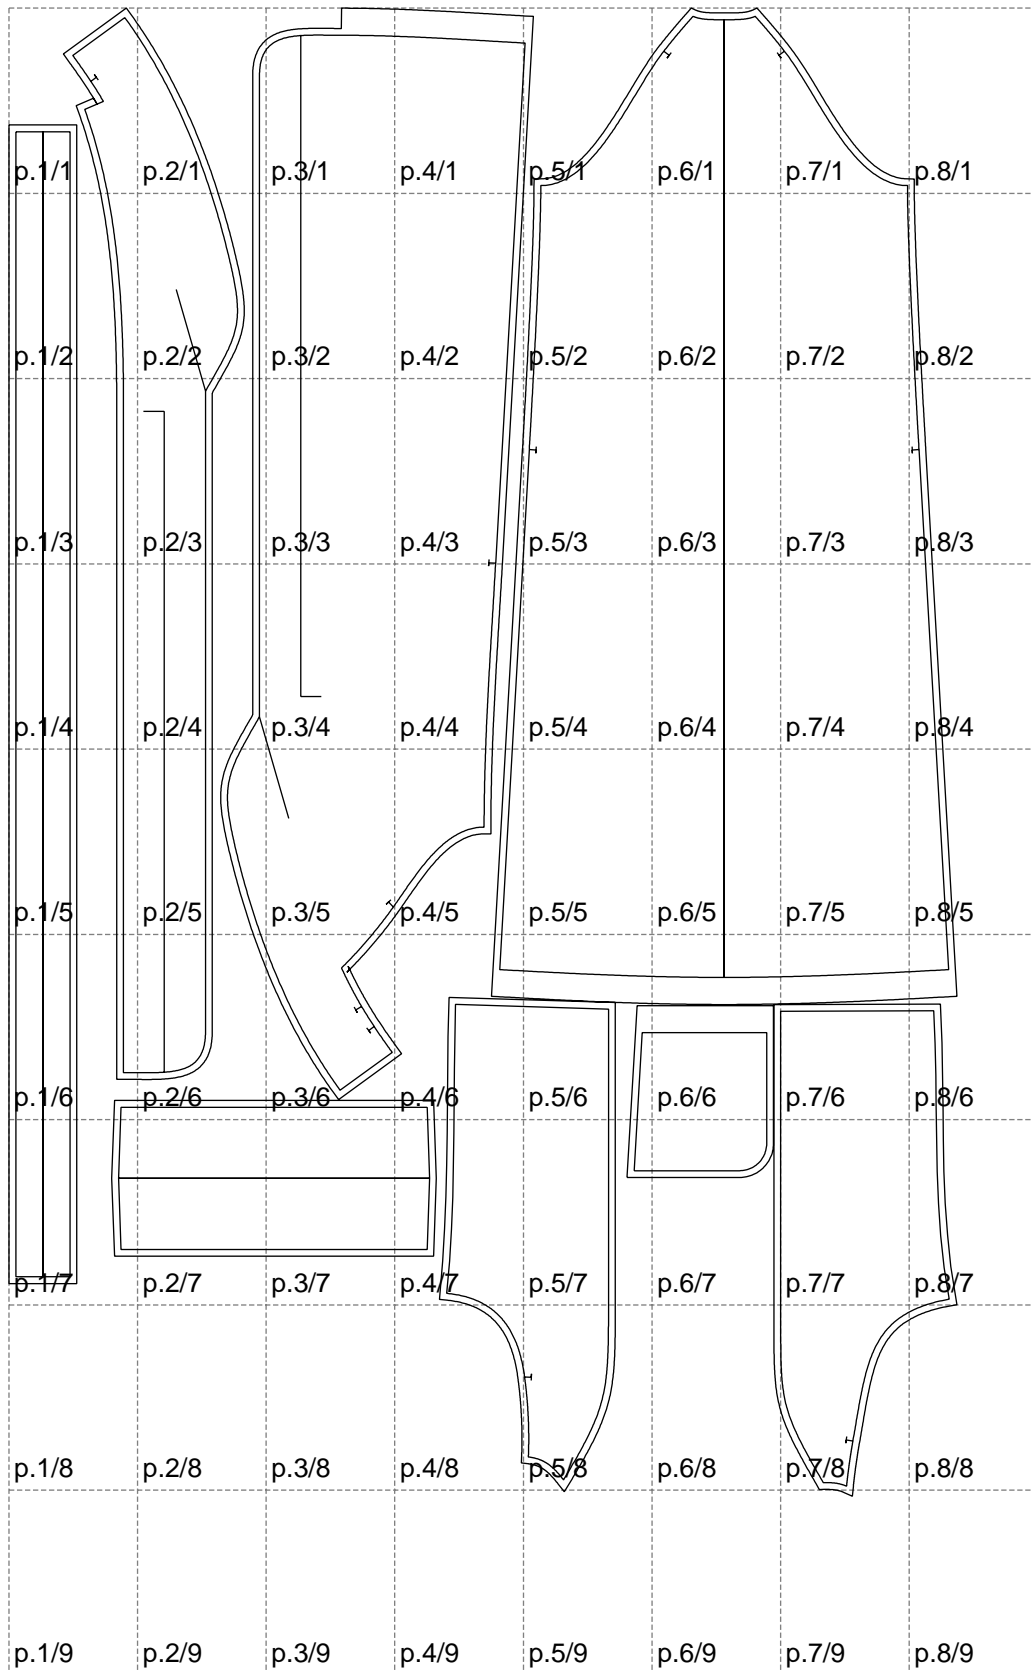

Not for print

Paper size: A4, size:1399.00 x2196.24 mm

# Example

size:1499.00 x3322.26 mm

Maneken =1 ver.0

rz\_1=170

rz\_16=88

rz\_17=75.6

rz\_18=67.6

rz\_19=96

rz\_20=94.6

---

. . . . .  
. . . . .  
. . . . .