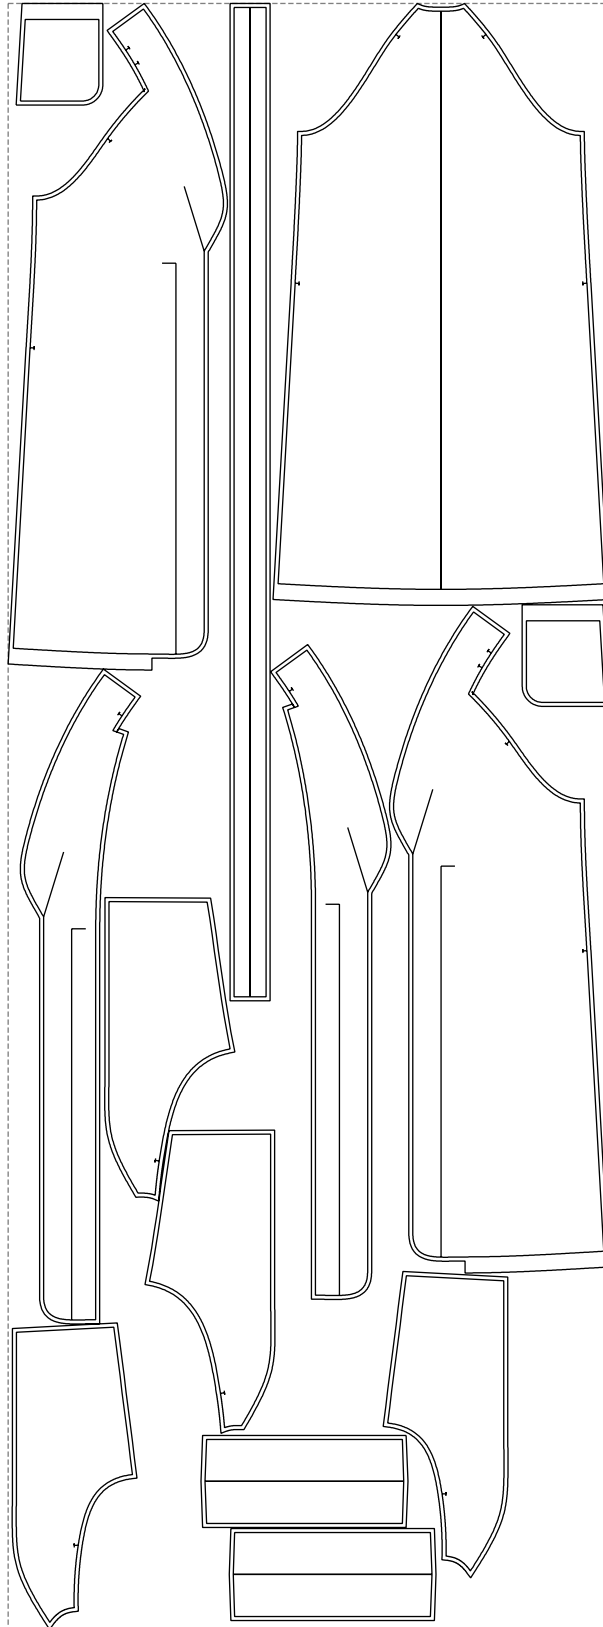

Not for print

Paper size: A4, size:1399.00 x3169.49 mm

# Example

size:1499.00 x4059.46 mm

Maneken =1 ver.0

rz\_1=170

rz\_16=116

rz\_17=100

rz\_18=98.8

rz\_19=124

rz\_20=121

---

. . . . .  
. . . . .  
. . . . .