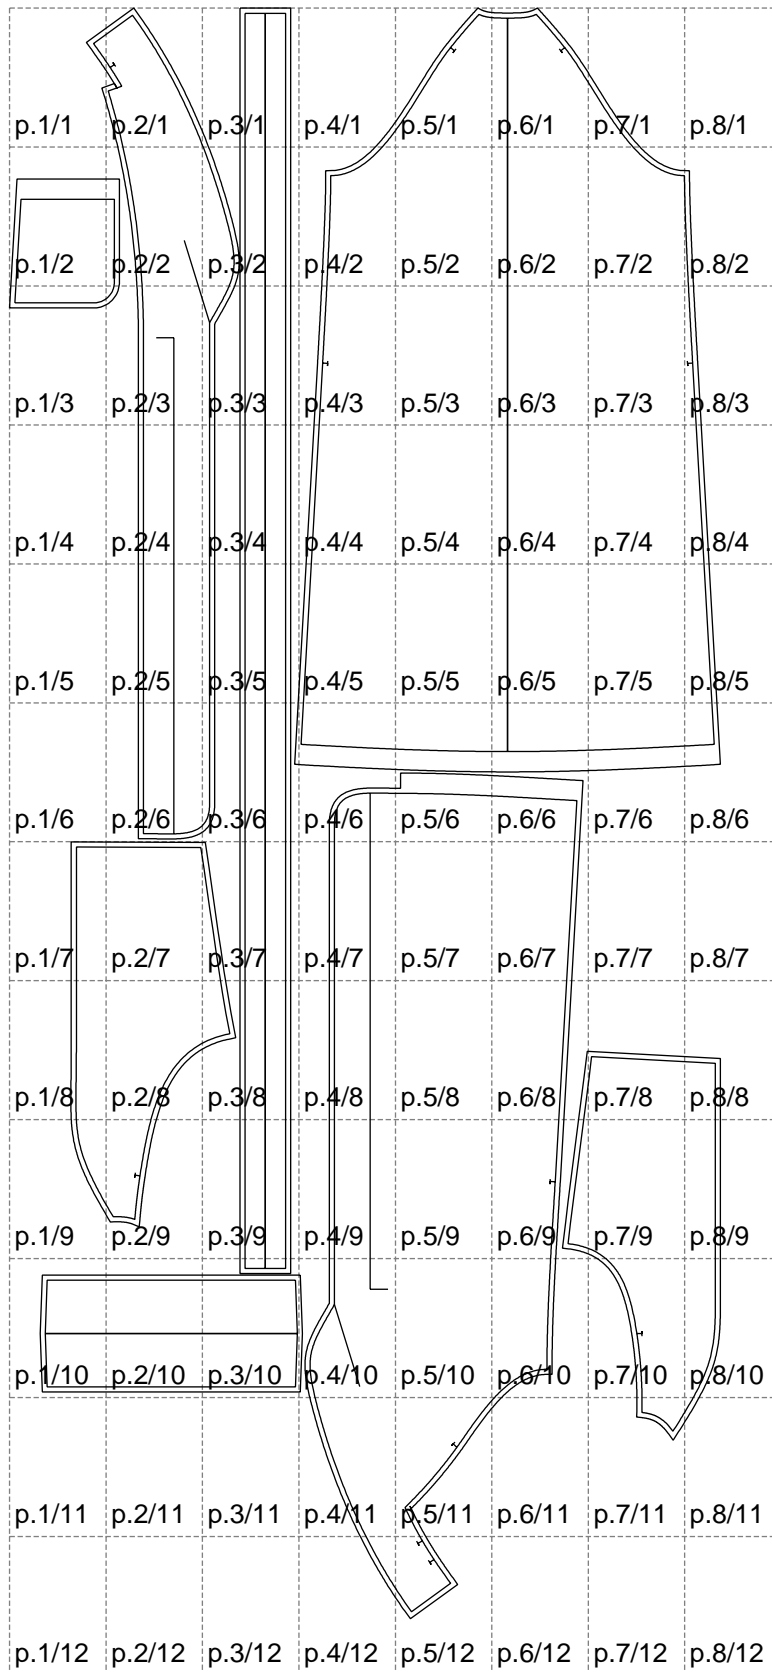

Not for print

Paper size: A4, size:1399.00 x3169.49 mm

# Example

size:1499.00 x4059.46 mm

Maneken =1 ver.0

rz\_1=170

rz\_16=116

rz\_17=100

rz\_18=98.8

rz\_19=124

rz\_20=121

---

. . . . .  
. . . . .  
. . . . .