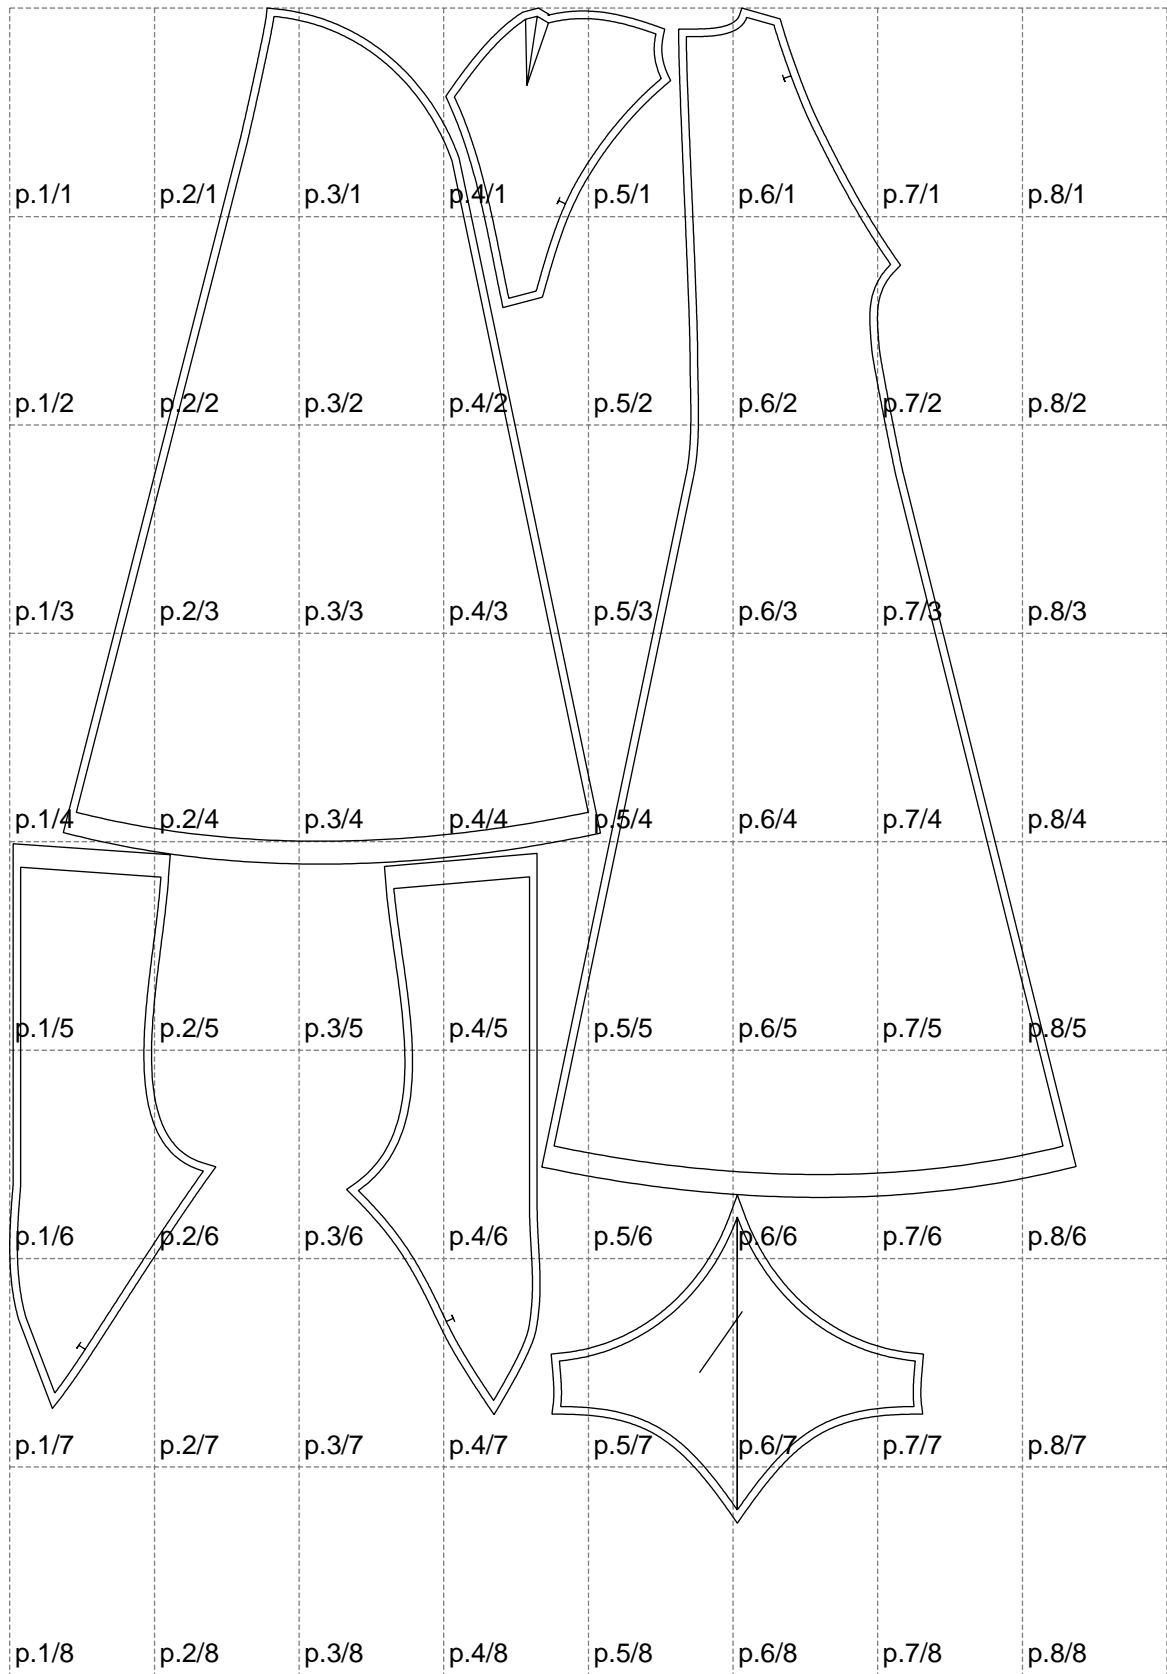

Not for print

Paper size: A4, size:1399.00 x1987.60 mm

# Example

size:1499.00 x3549.75 mm

Maneken =1 ver.0

rz\_1=170

rz\_16=92

rz\_17=78.8

rz\_18=71.8

rz\_19=100

rz\_20=98.1

---

. . . . .  
. . . . .  
. . . . .