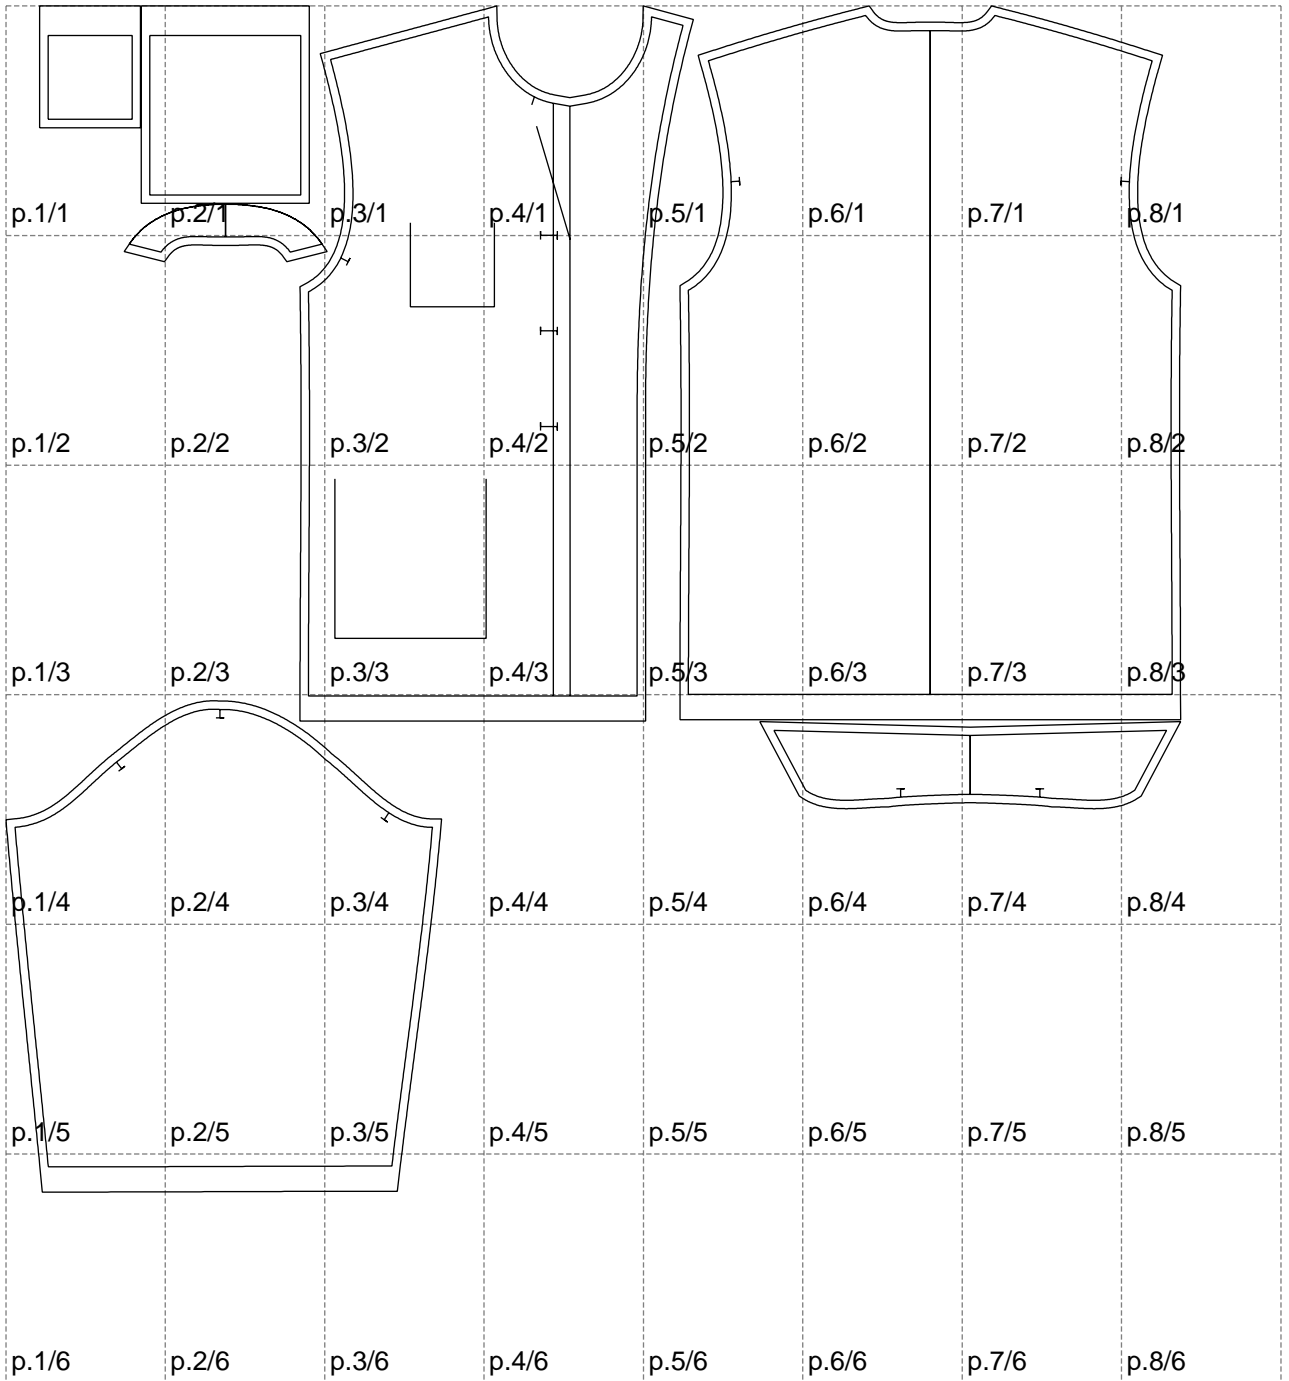

Not for print

Paper size: A4, size:1399.00 x1412.40 mm

# Example

size:1489.00 x1795.12 mm

Maneken =1 ver.0

rz\_1=170

rz\_16=92

rz\_17=78.8

rz\_18=71.8

rz\_19=100

rz\_20=98.1

---

. . . . .  
. . . . .  
. . . . .