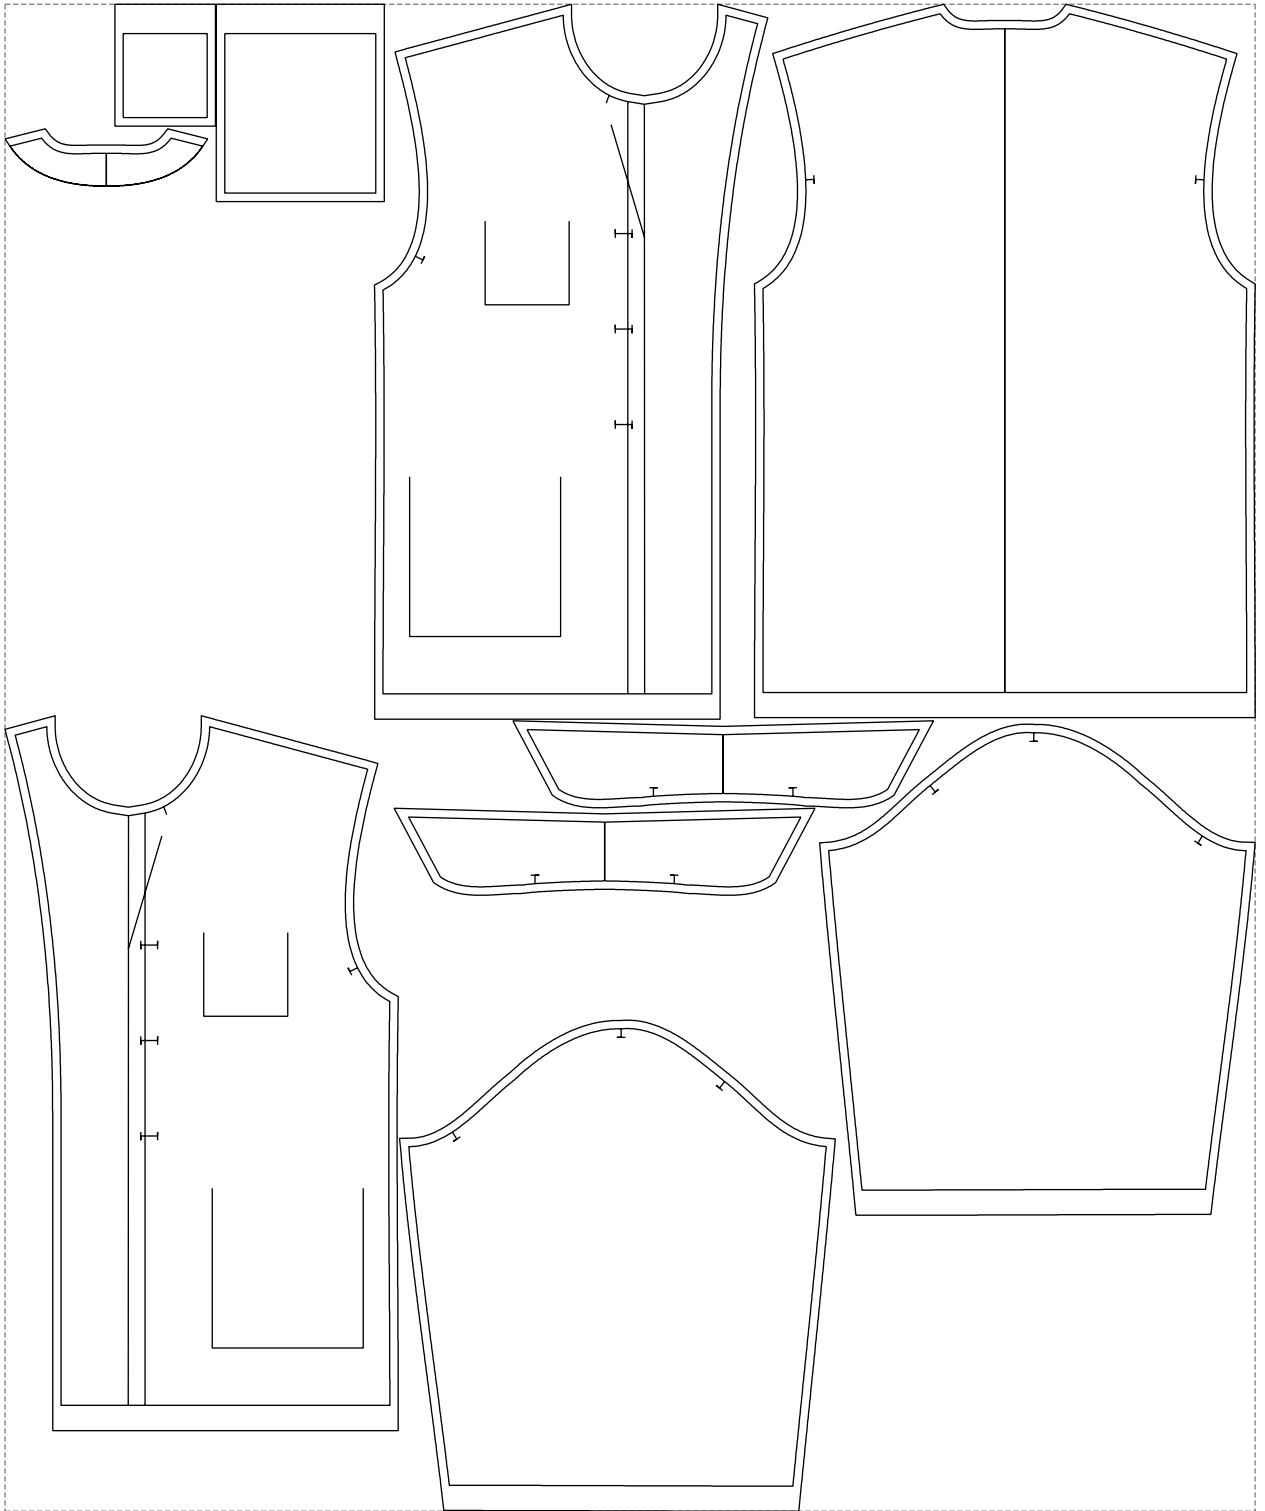

# Example

size:1489.00 x1795.12 mm

Maneken =1 ver.0

rz\_1=170

rz\_16=92

rz\_17=78.8

rz\_18=71.8

rz\_19=100