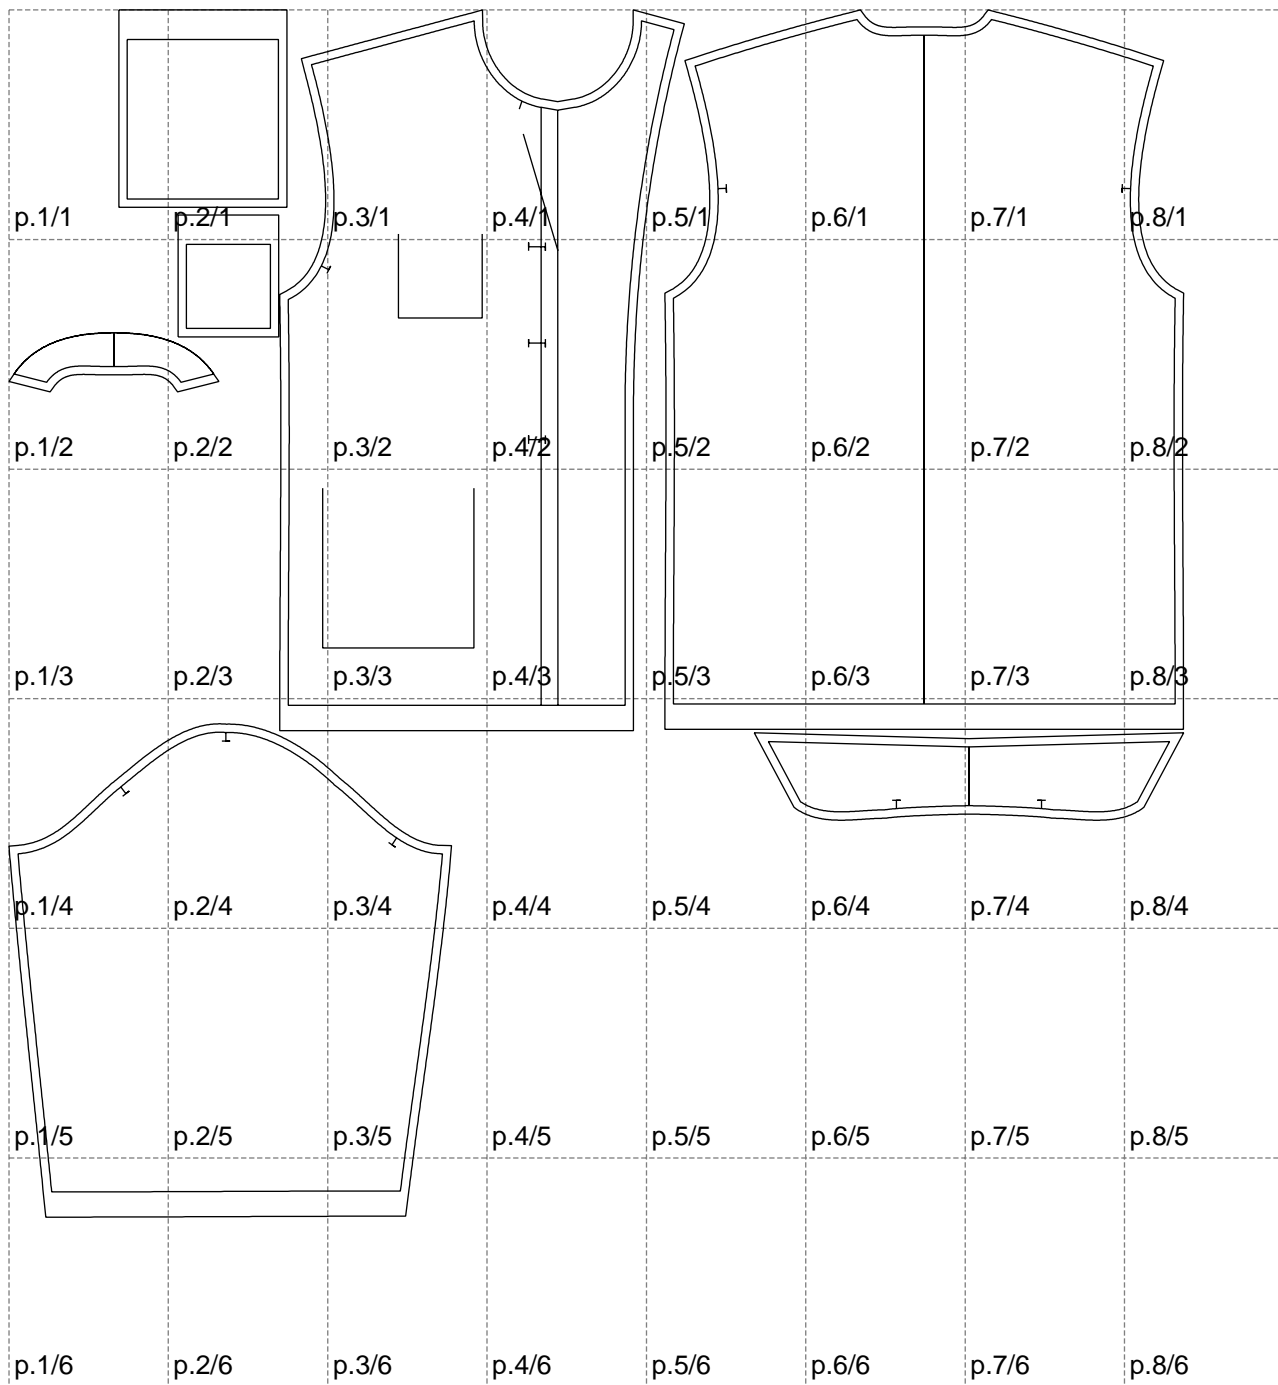

Not for print

Paper size: A4, size:1399.00 x1437.46 mm

# Example

size:1499.00 x1766.20 mm

Maneken =1 ver.0

rz\_1=170

rz\_16=96

rz\_17=82

rz\_18=76

rz\_19=104

rz\_20=101.8

---

. . . . .  
. . . . .  
. . . . .