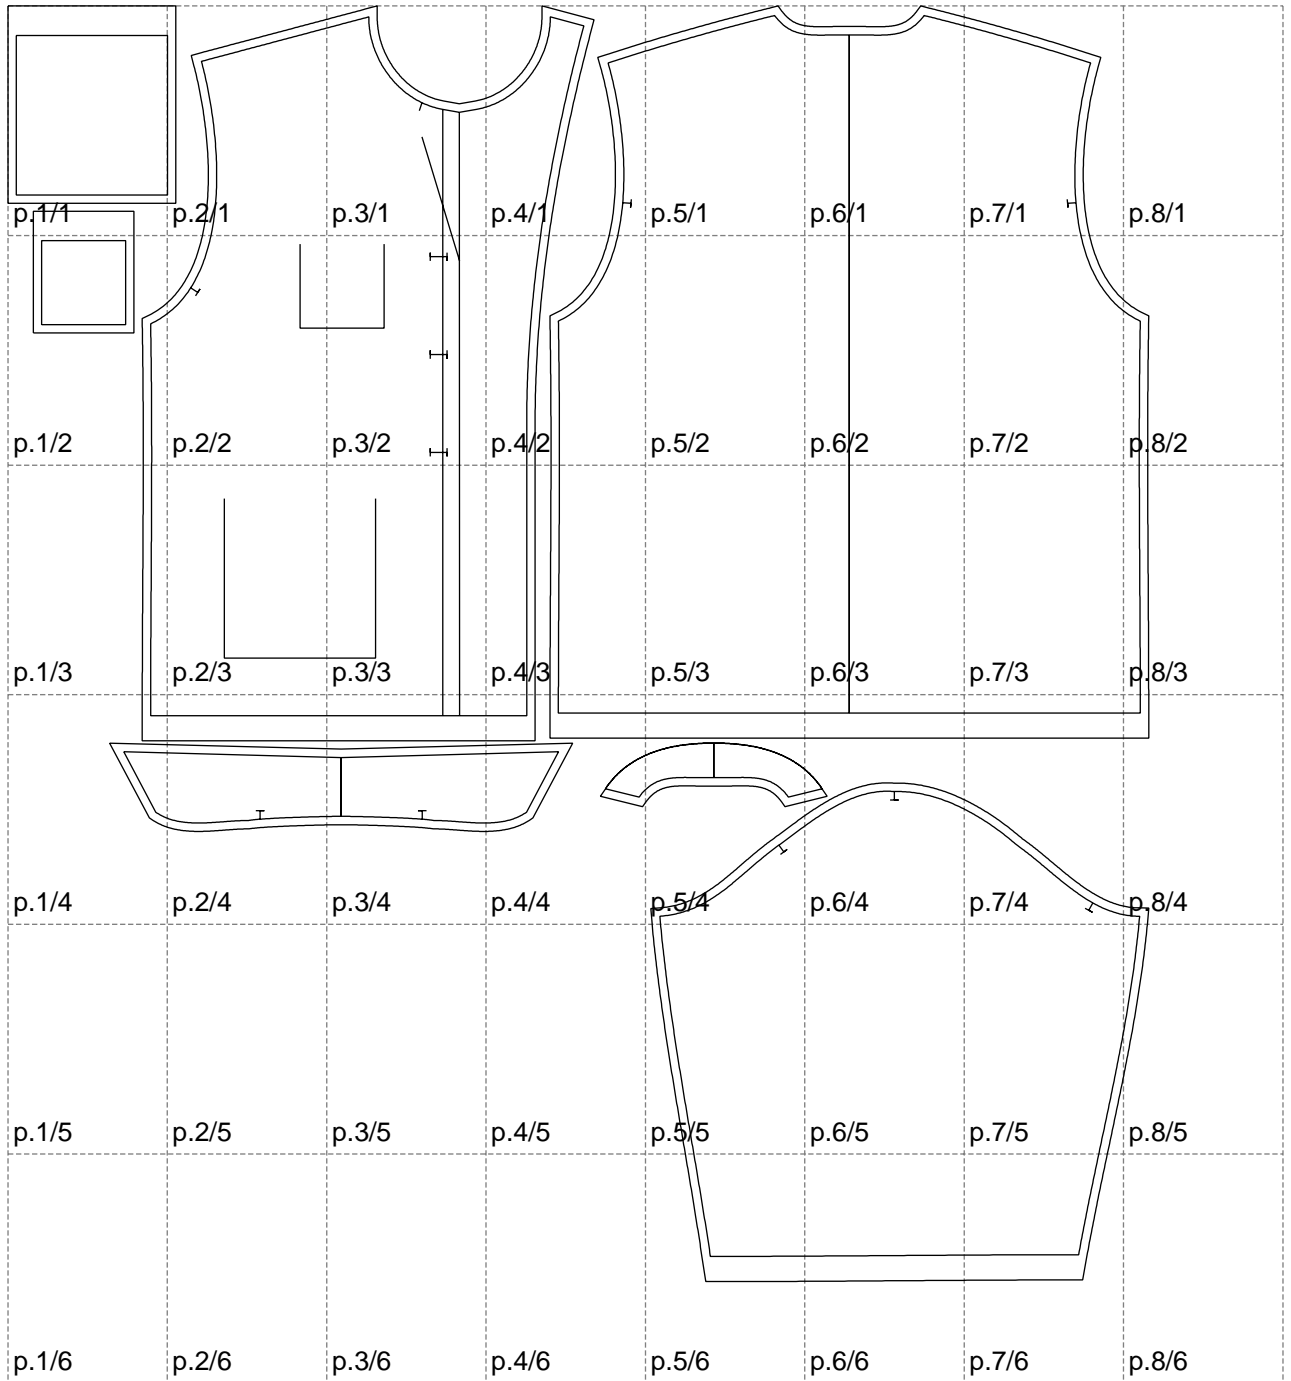

Not for print

Paper size: A4, size:1358.70 x1519.03 mm

# Example

size:1499.00 x2022.09 mm

Maneken =1 ver.0

rz\_1=170

rz\_16=112

rz\_17=96.2

rz\_18=94

rz\_19=120

rz\_20=117

---

. . . . .  
. . . . .  
. . . . .