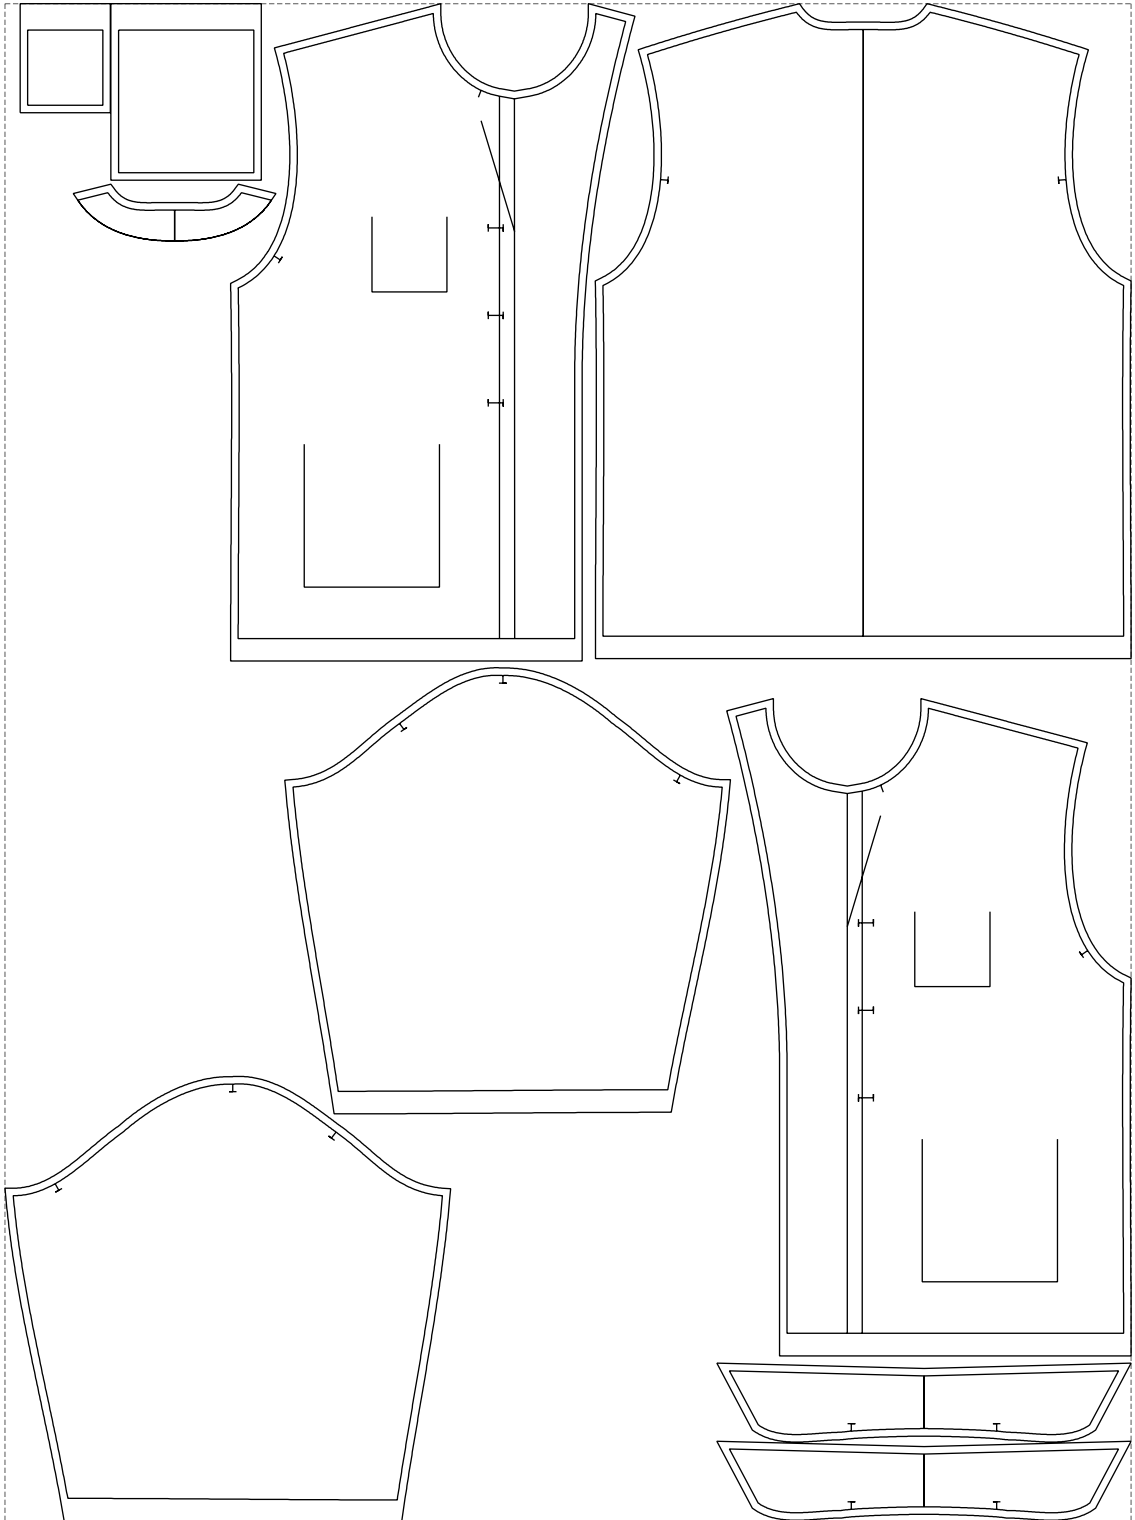

Not for print

Paper size: A4, size:1358.70 x1519.03 mm

# Example

size:1499.00 x2022.09 mm

Maneken =1 ver.0

rz\_1=170

rz\_16=112

rz\_17=96.2

rz\_18=94

rz\_19=120