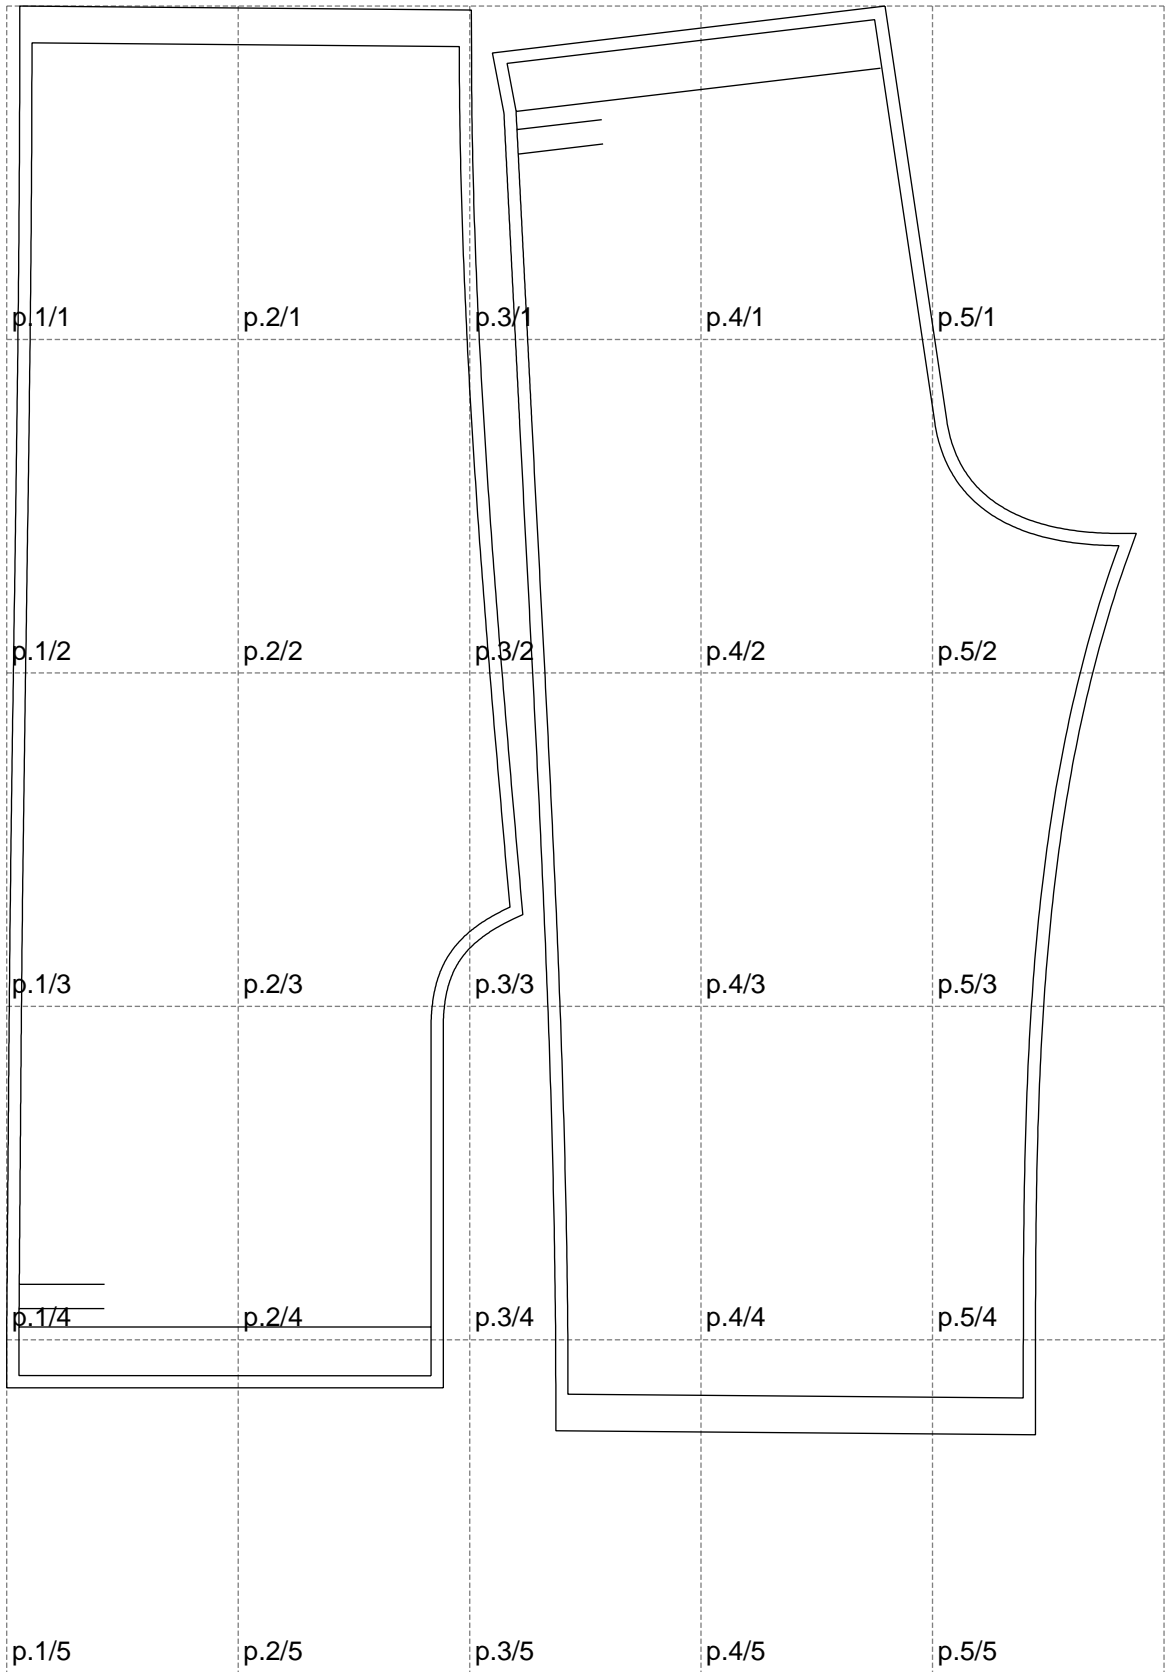

Not for print

Paper size: A4, size:926.17 x1171.33 mm

Example

size:1488.95 x2272.17 mm

Maneken =1 ver.0

rz_1=170

rz_16=104

rz_17=88.9

rz_18=84.4

rz_19=112

rz_20=109.3

.
.
.