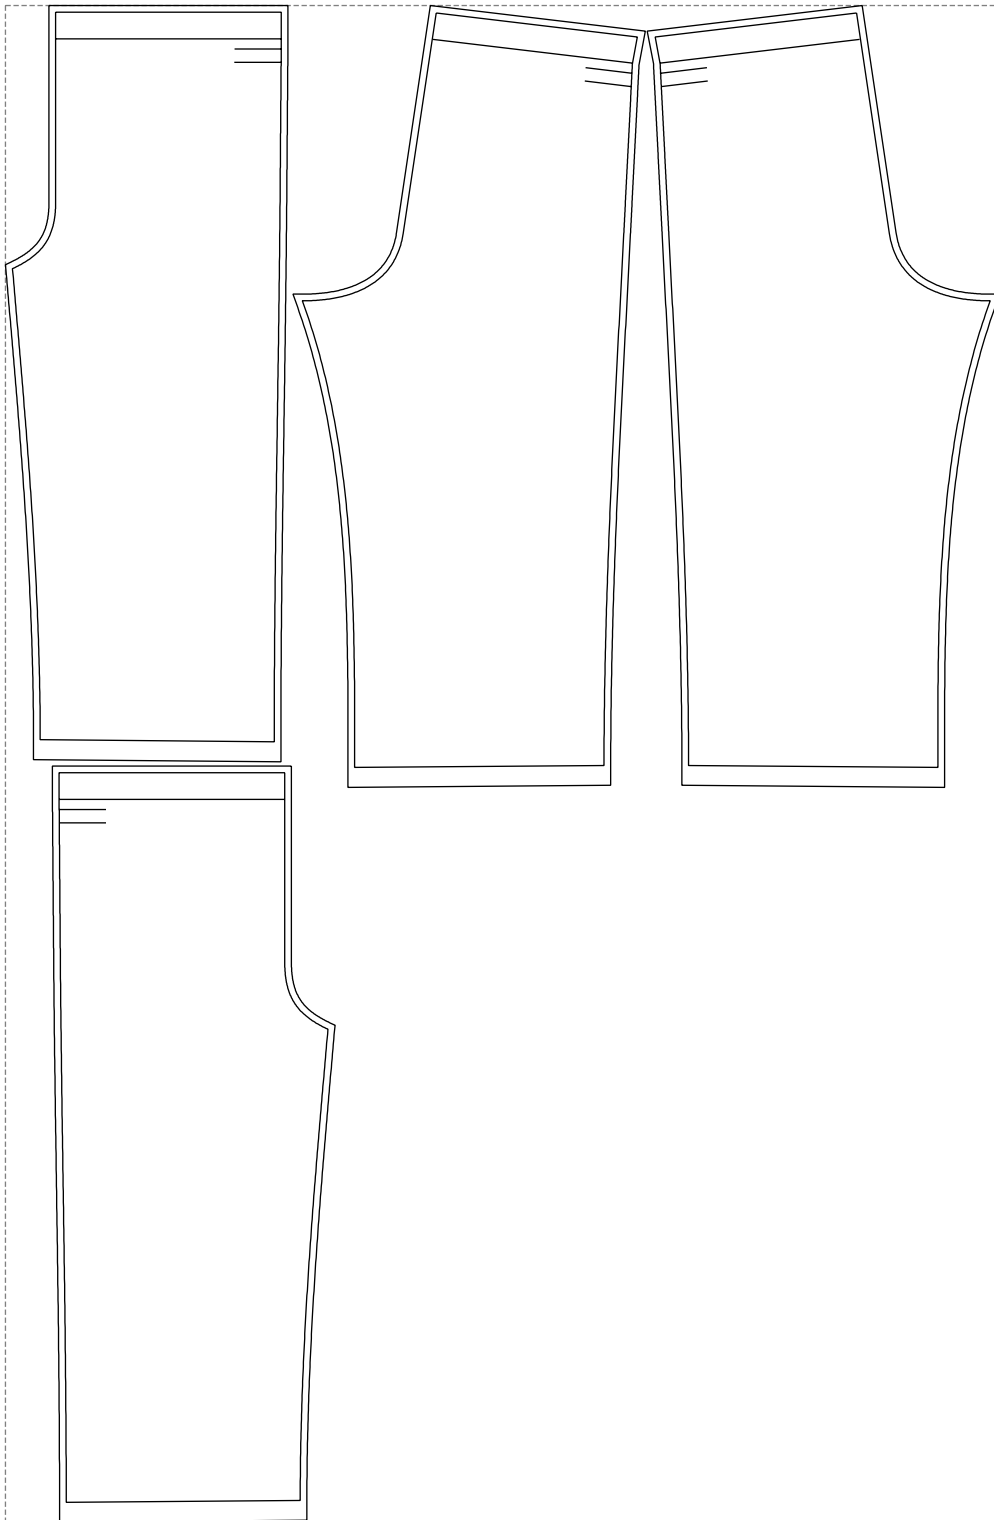

Not for print

Paper size: A4, size:926.17 x1171.33 mm

Example

size:1488.95 x2272.17 mm

Maneken =1 ver.0

rz_1=170

rz_16=104

rz_17=88.9

rz_18=84.4

rz_19=112

rz_20=109.3

.
.
.