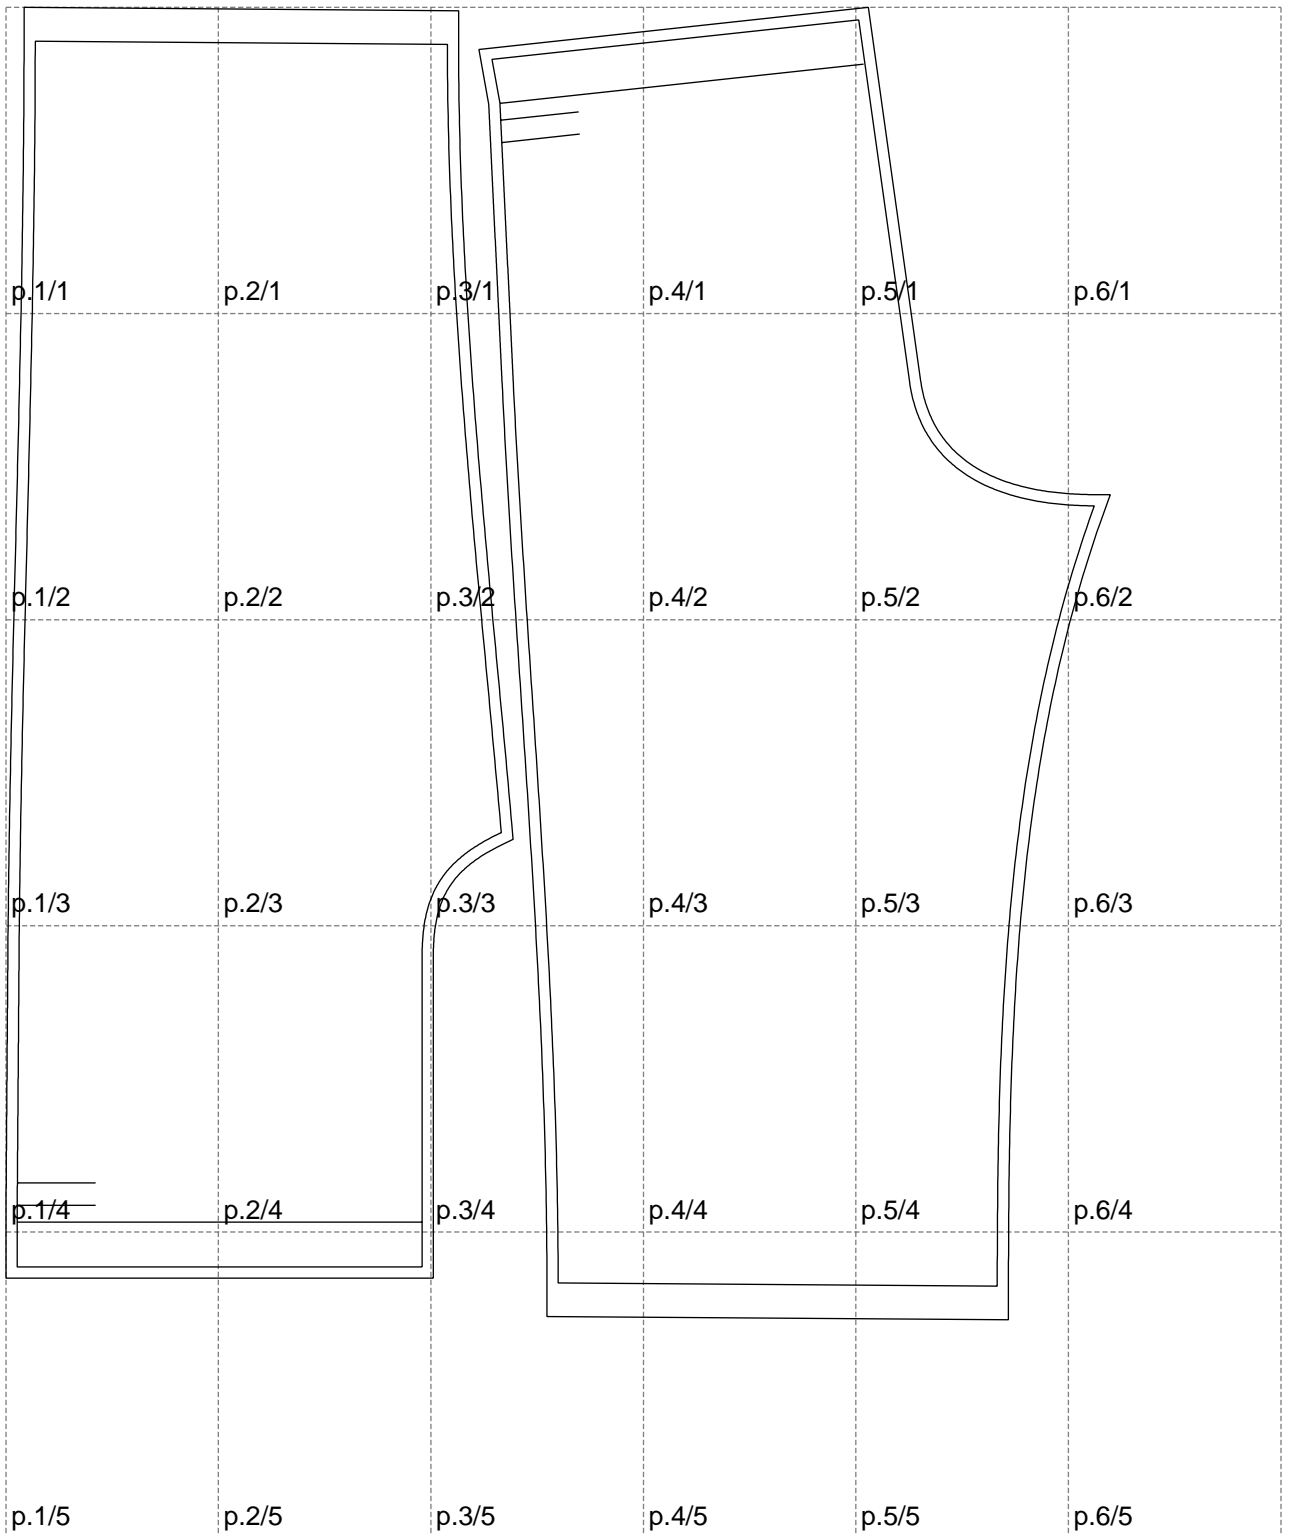

Not for print

Paper size: A4, size:986.40 x1172.05 mm

Example

size:1137.05 x2308.23 mm

Maneken =1 ver.0

rz_1=170

rz_16=112

rz_17=96.2

rz_18=94

rz_19=120

rz_20=117

.
.
.