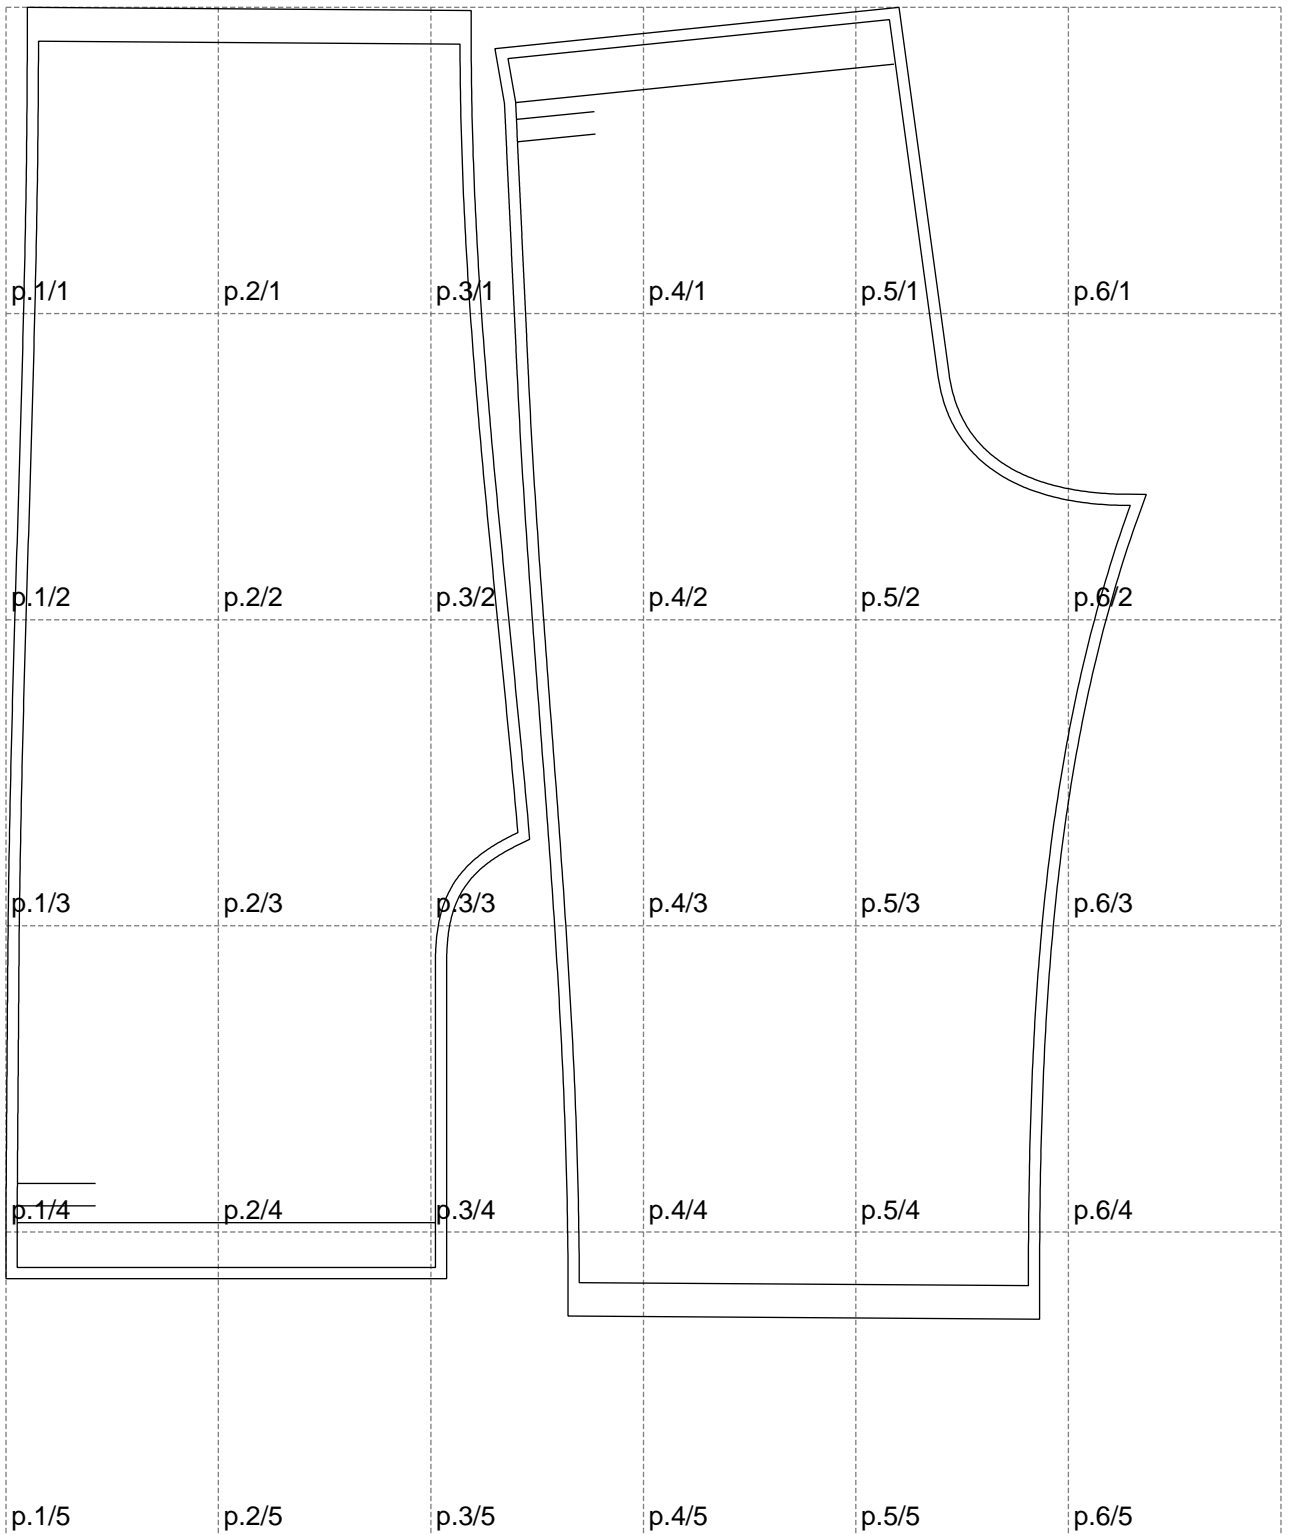

Not for print

Paper size: A4, size:1018.54 x1171.64 mm

# Example

size:1166.37 x2308.83 mm

Maneken =1 ver.0

rz\_1=170

rz\_16=116

rz\_17=100

rz\_18=98.8

rz\_19=124

rz\_20=121

---

. . . . .  
. . . . .  
. . . . .