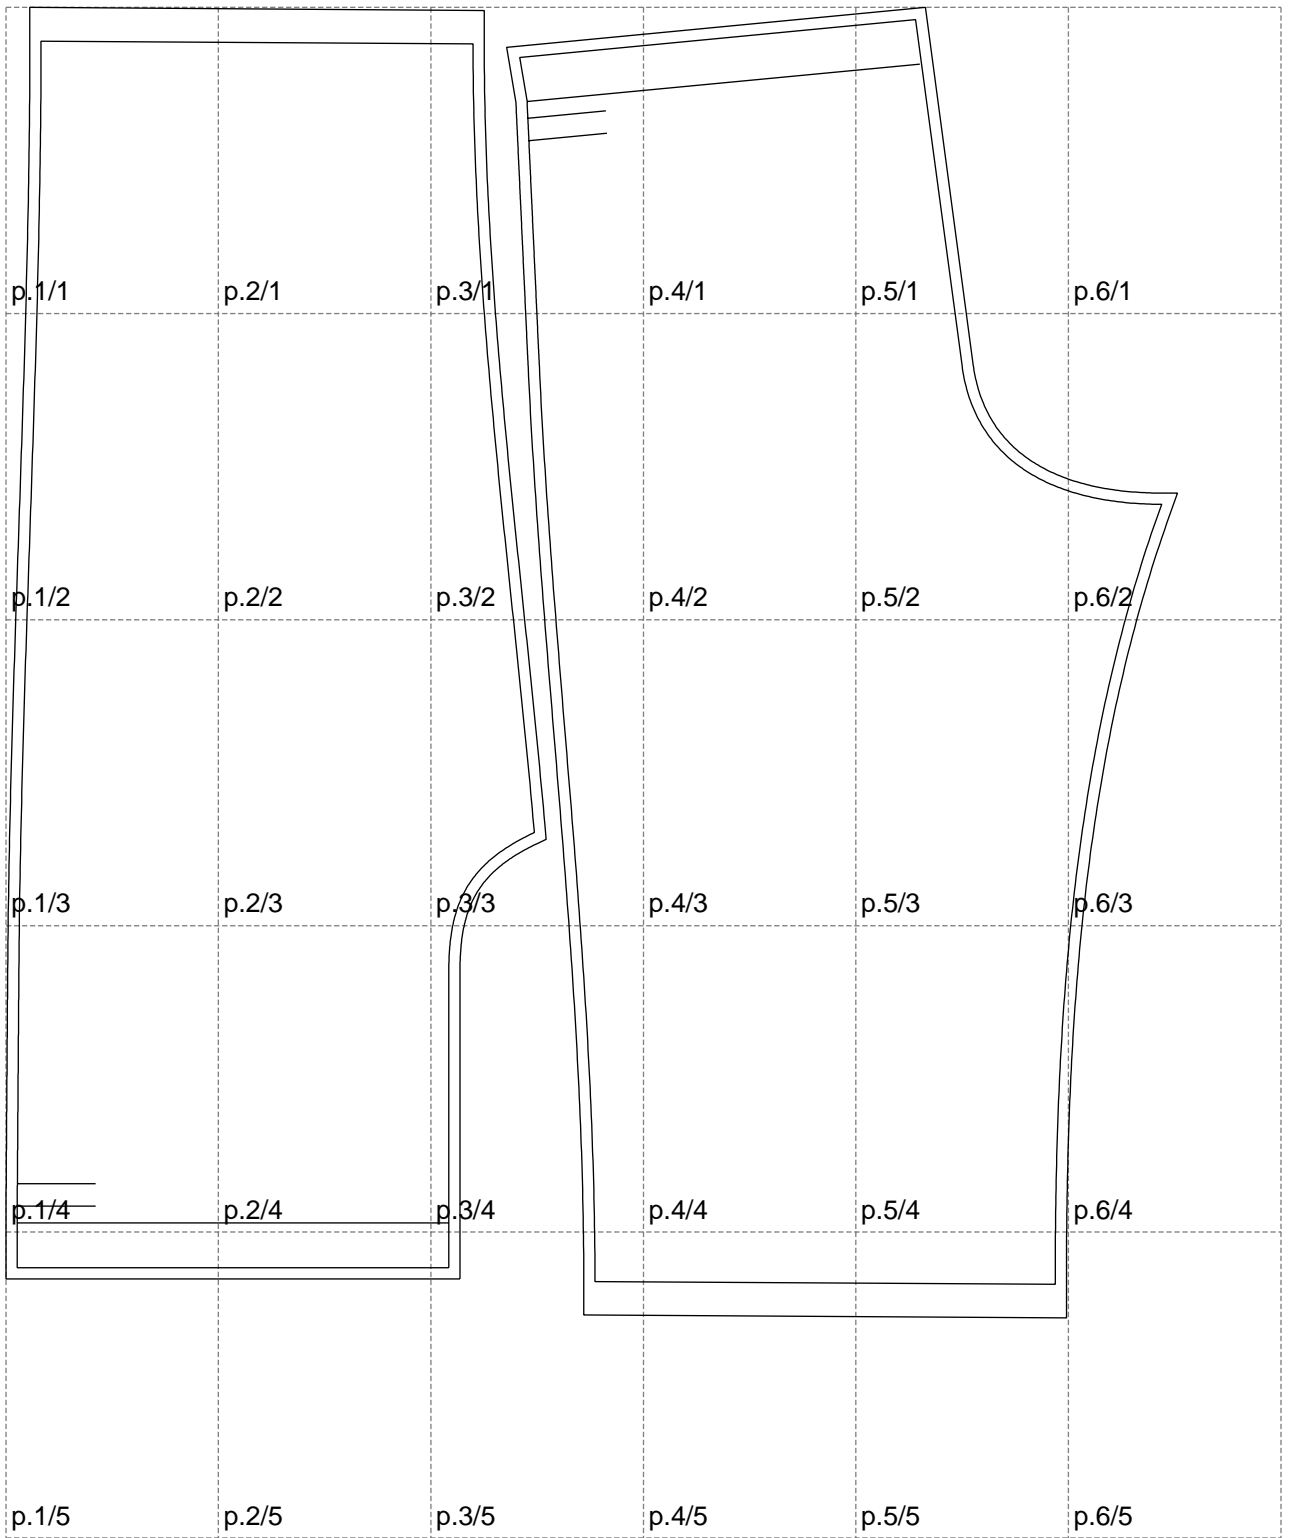

Not for print

Paper size: A4, size:1046.53 x1170.43 mm

Example

size:1205.80 x2308.53 mm

Maneken =1 ver.0

rz_1=170

rz_16=120

rz_17=104

rz_18=103.6

rz_19=128

rz_20=125.1

.
.
.