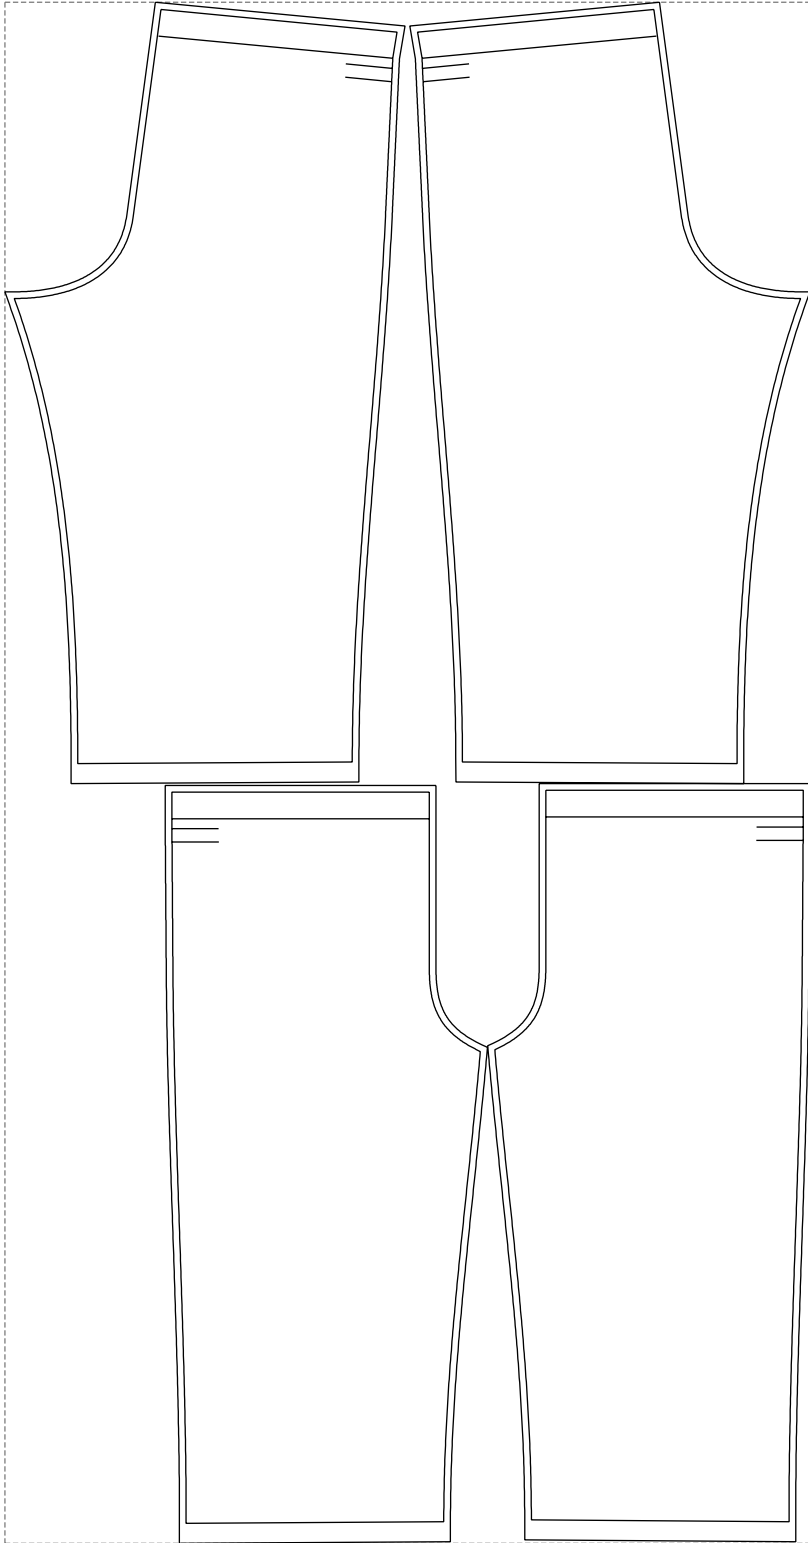

Not for print

Paper size: A4, size:1046.53 x1170.43 mm

Example

size:1205.80 x2308.53 mm

Maneken =1 ver.0

rz_1=170

rz_16=120

rz_17=104

rz_18=103.6

rz_19=128

rz_20=125.1

.
.
.