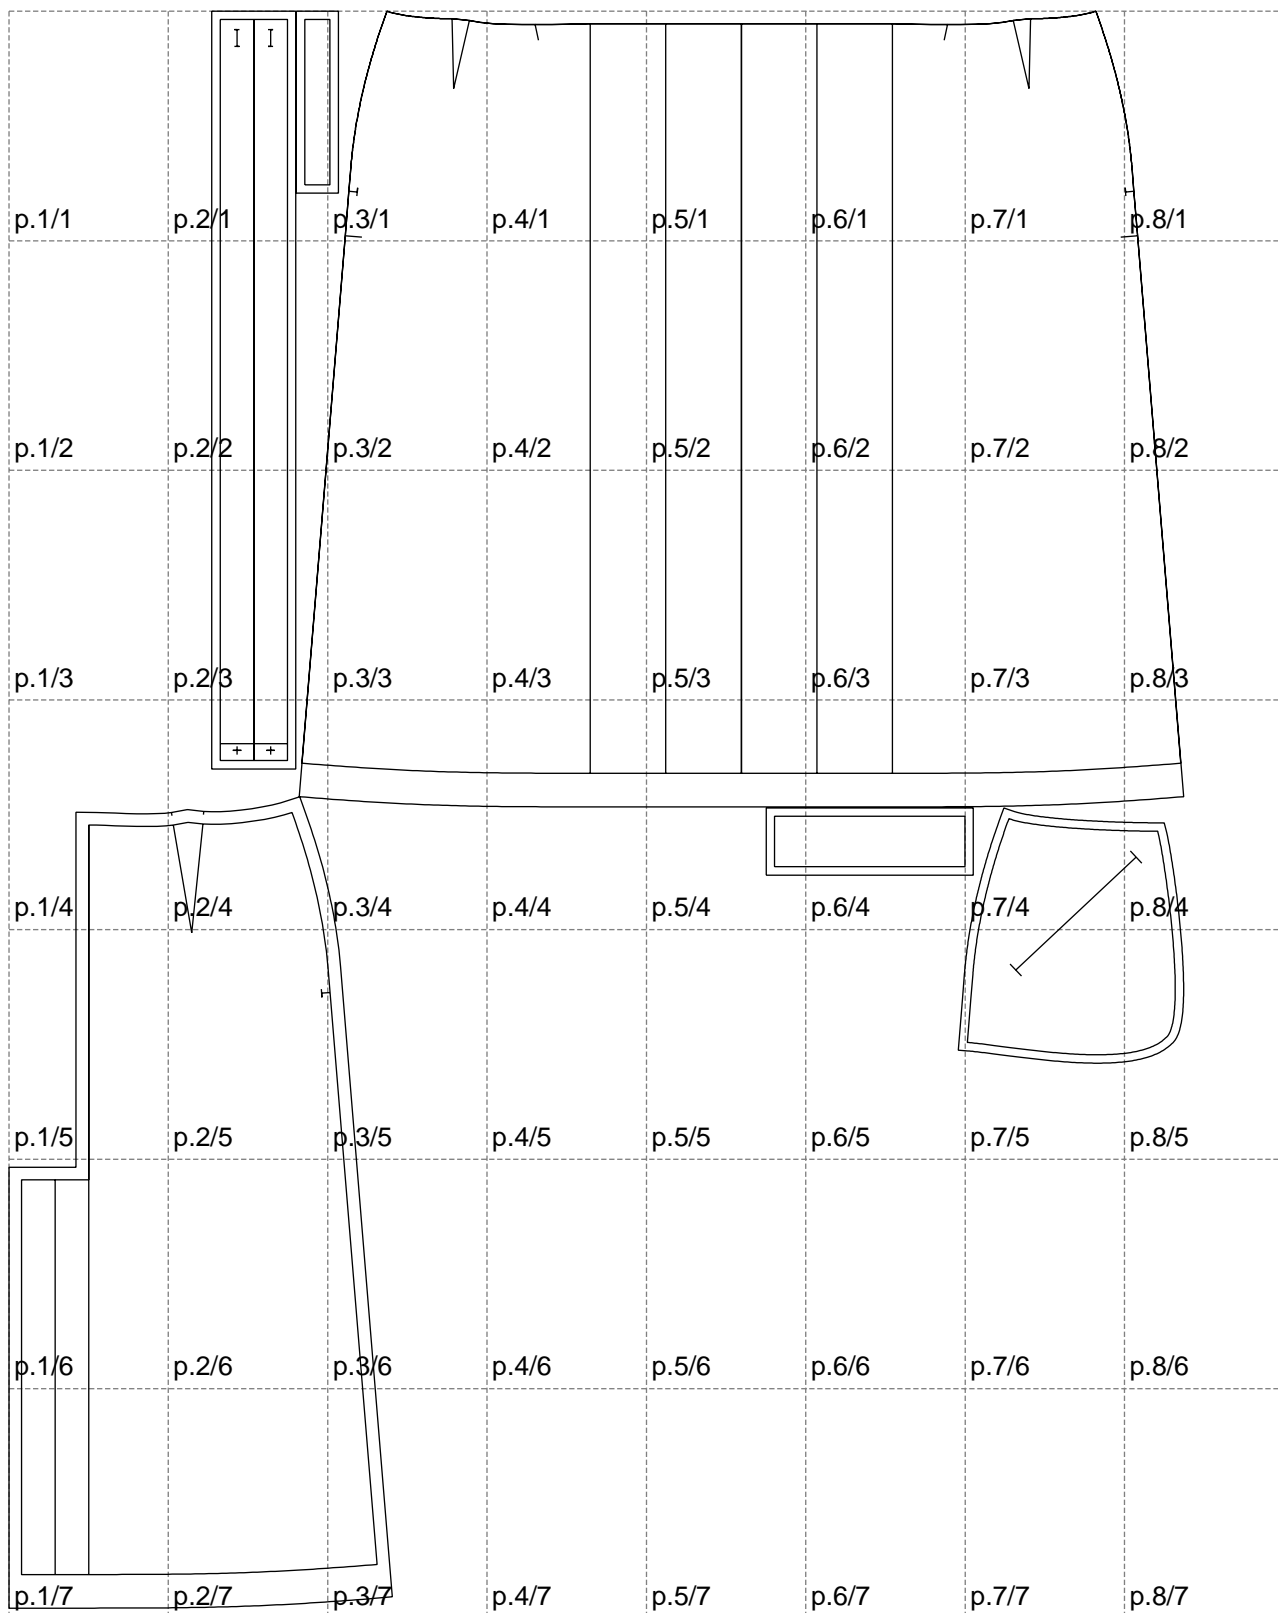

Not for print

Paper size: A4, size:1399.00 x1901.61 mm

# Example

size:1499.00 x1848.73 mm

Maneken =1 ver.0

rz\_1=170

rz\_16=104

rz\_17=88.9

rz\_18=84.4

rz\_19=112

rz\_20=109.3

---

. . . . .  
. . . . .  
. . . . .