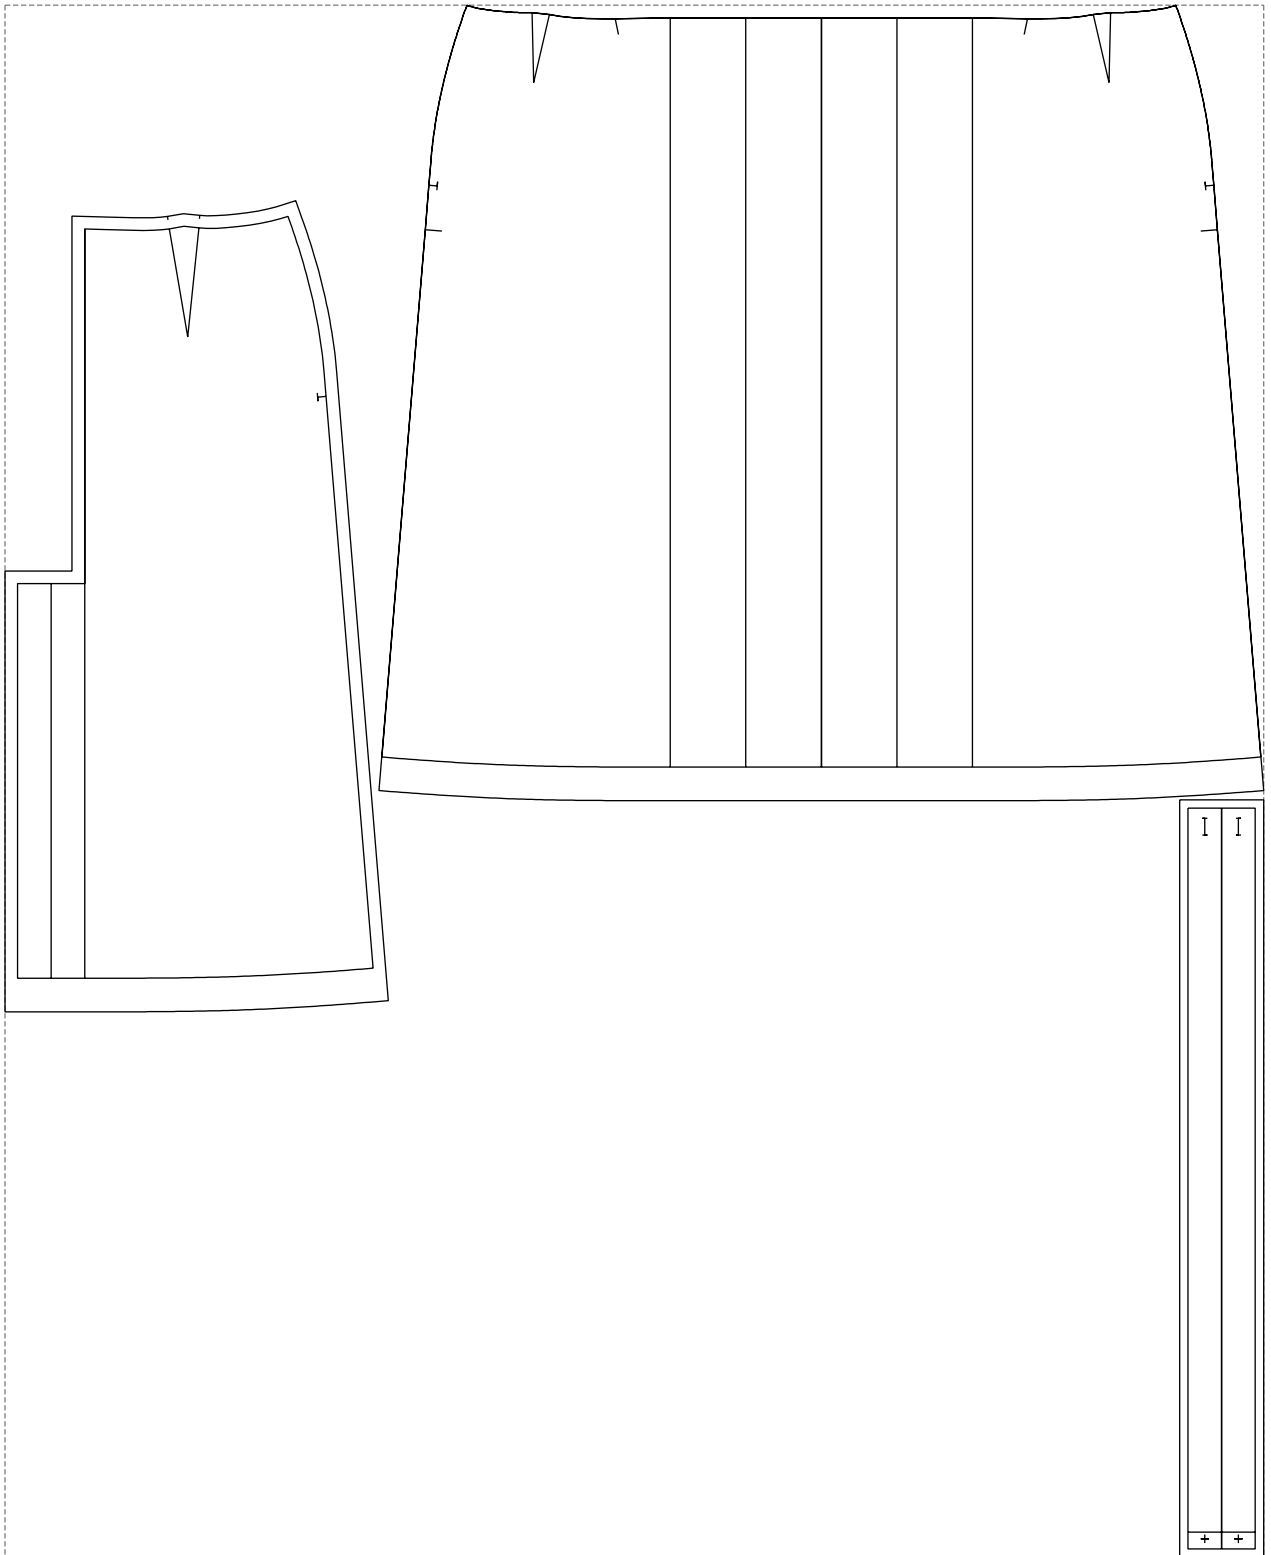

Not for print

Paper size: A4, size:1399.00 x1901.61 mm

# Example

size:1499.00 x1848.73 mm

Maneken =1 ver.0

rz\_1=170

rz\_16=104

rz\_17=88.9

rz\_18=84.4

rz\_19=112