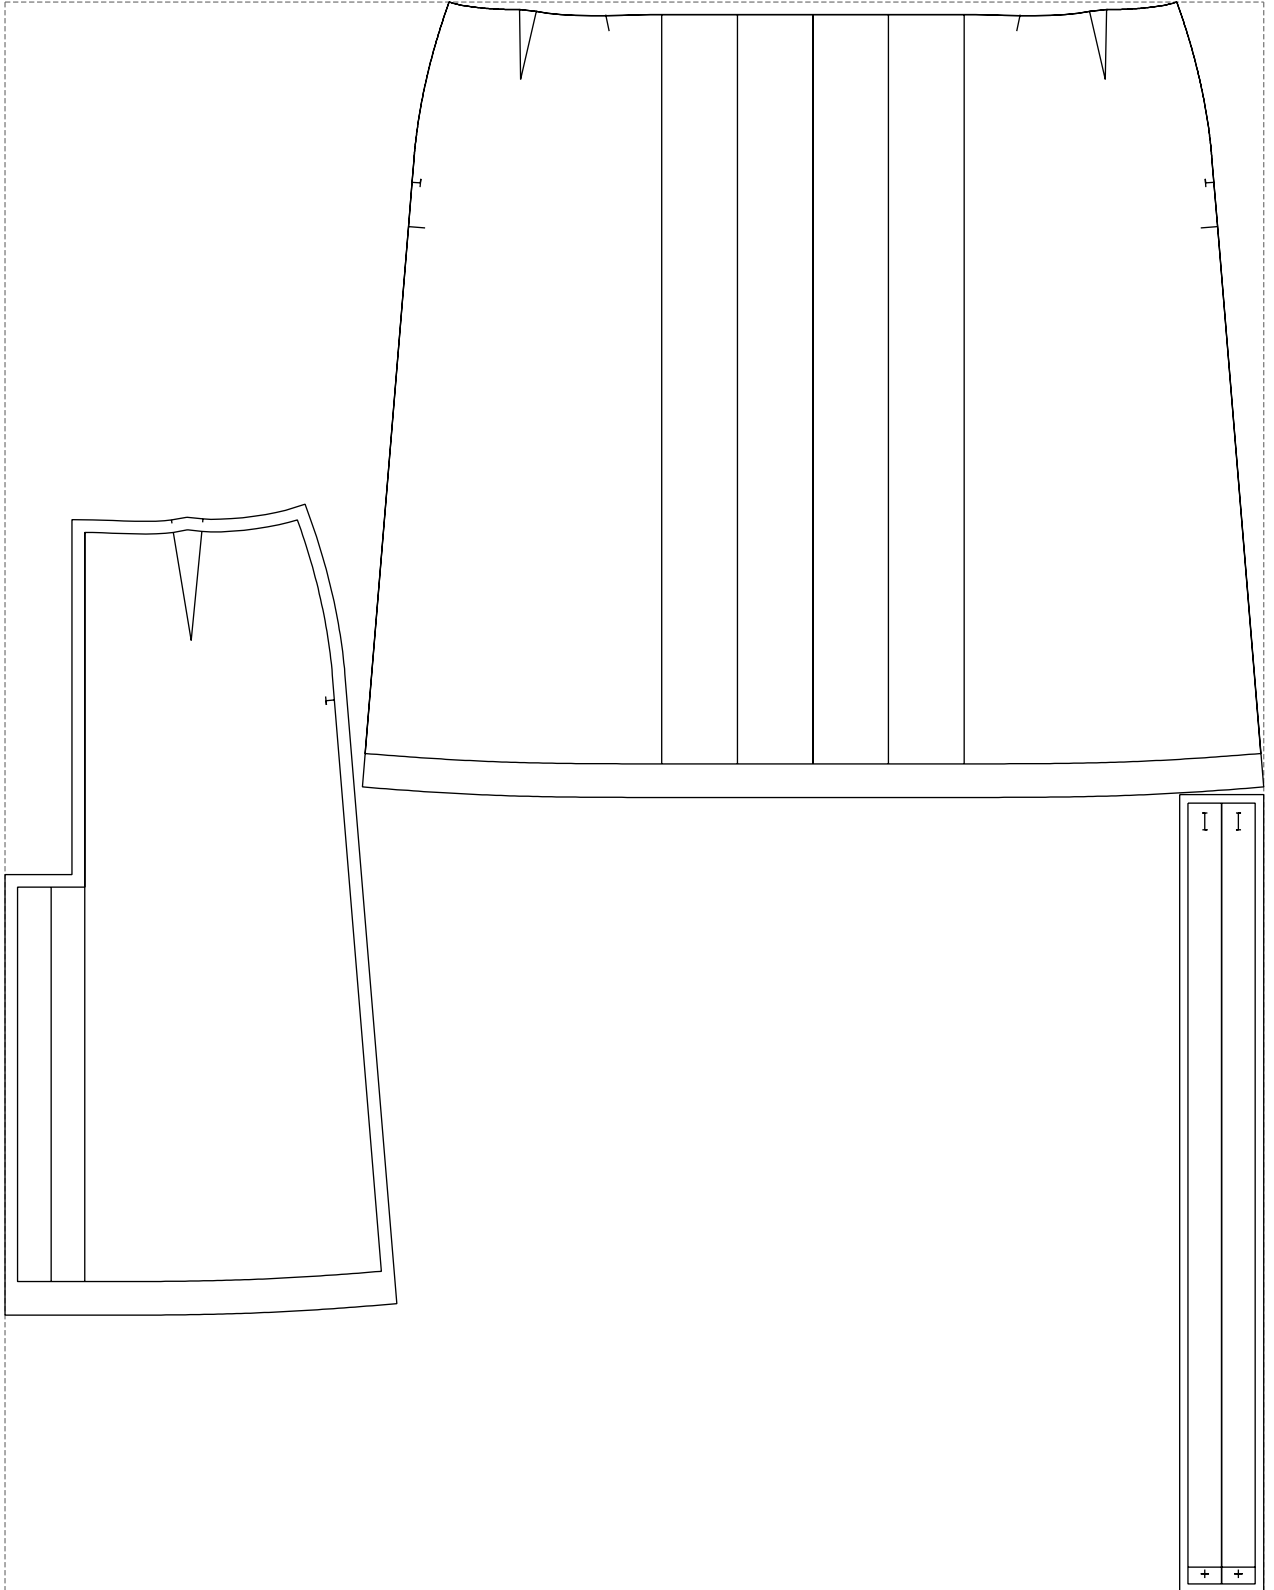

Not for print

Paper size: A4, size:1378.95 x1905.56 mm

# Example

size:1499.00 x1894.33 mm

Maneken =1 ver.0

rz\_1=170

rz\_16=108

rz\_17=92.5

rz\_18=89.2

rz\_19=116