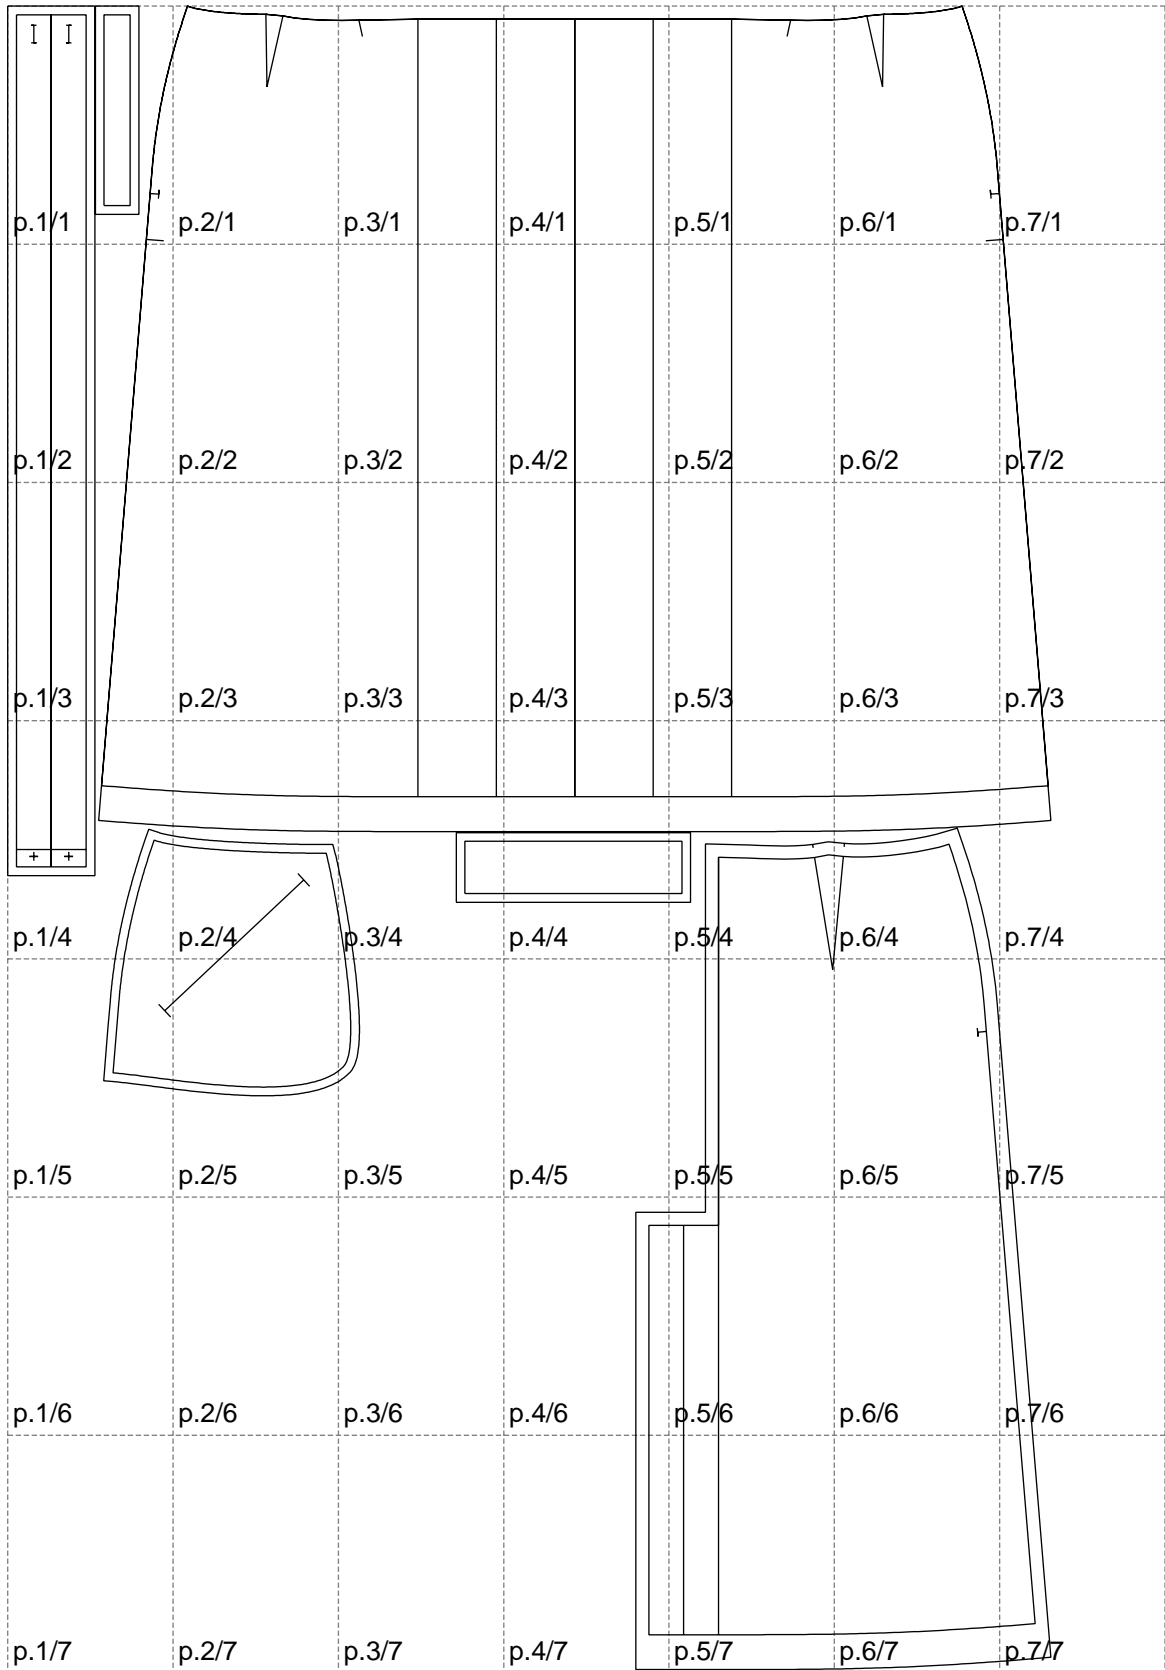

Not for print

Paper size: A4, size:1197.60 x1909.50 mm

Example

size:1499.00 x1942.55 mm

Maneken =1 ver.0

rz_1=170

rz_16=112

rz_17=96.2

rz_18=94

rz_19=120

rz_20=117

.
.
.