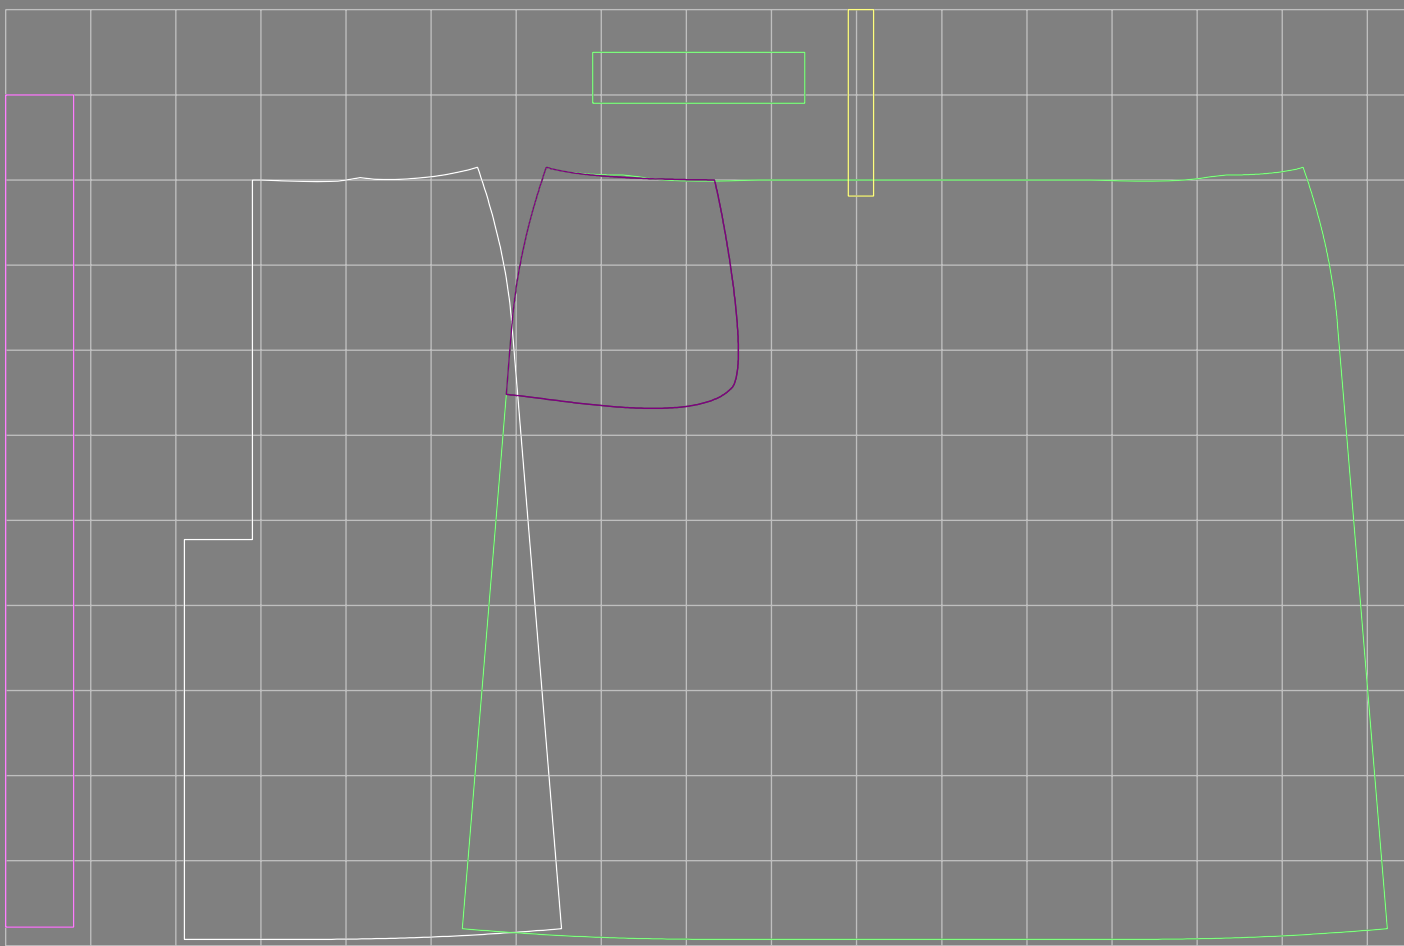

Not for print

Paper size: A4, size:1197.60 x1909.50 mm

Example

size:1499.00 x1942.55 mm

Maneken =1 ver.0

rz_1=170

rz_16=112

rz_17=96.2

rz_18=94

rz_19=120

rz_20=117

.
.
.