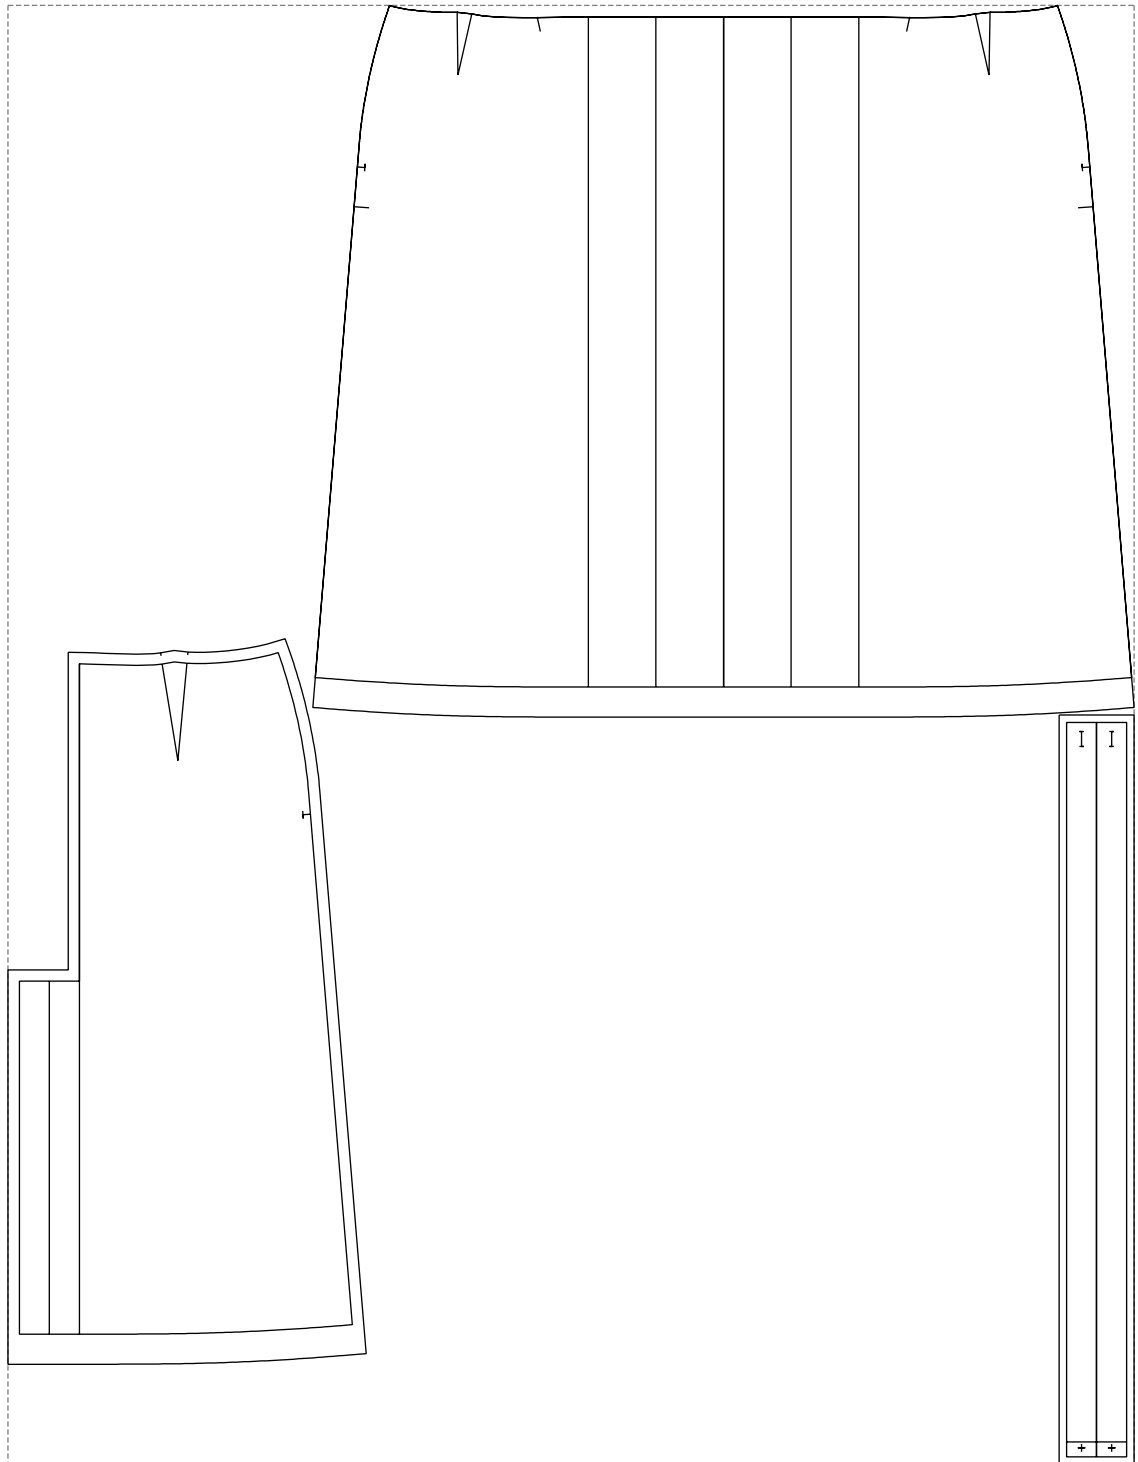

Not for print

Paper size: A4, size:1197.60 x1909.50 mm

Example

size:1499.00 x1942.55 mm

Maneken =1 ver.0

rz_1=170

rz_16=112

rz_17=96.2

rz_18=94

rz_19=120

rz_20=117

.
.
.