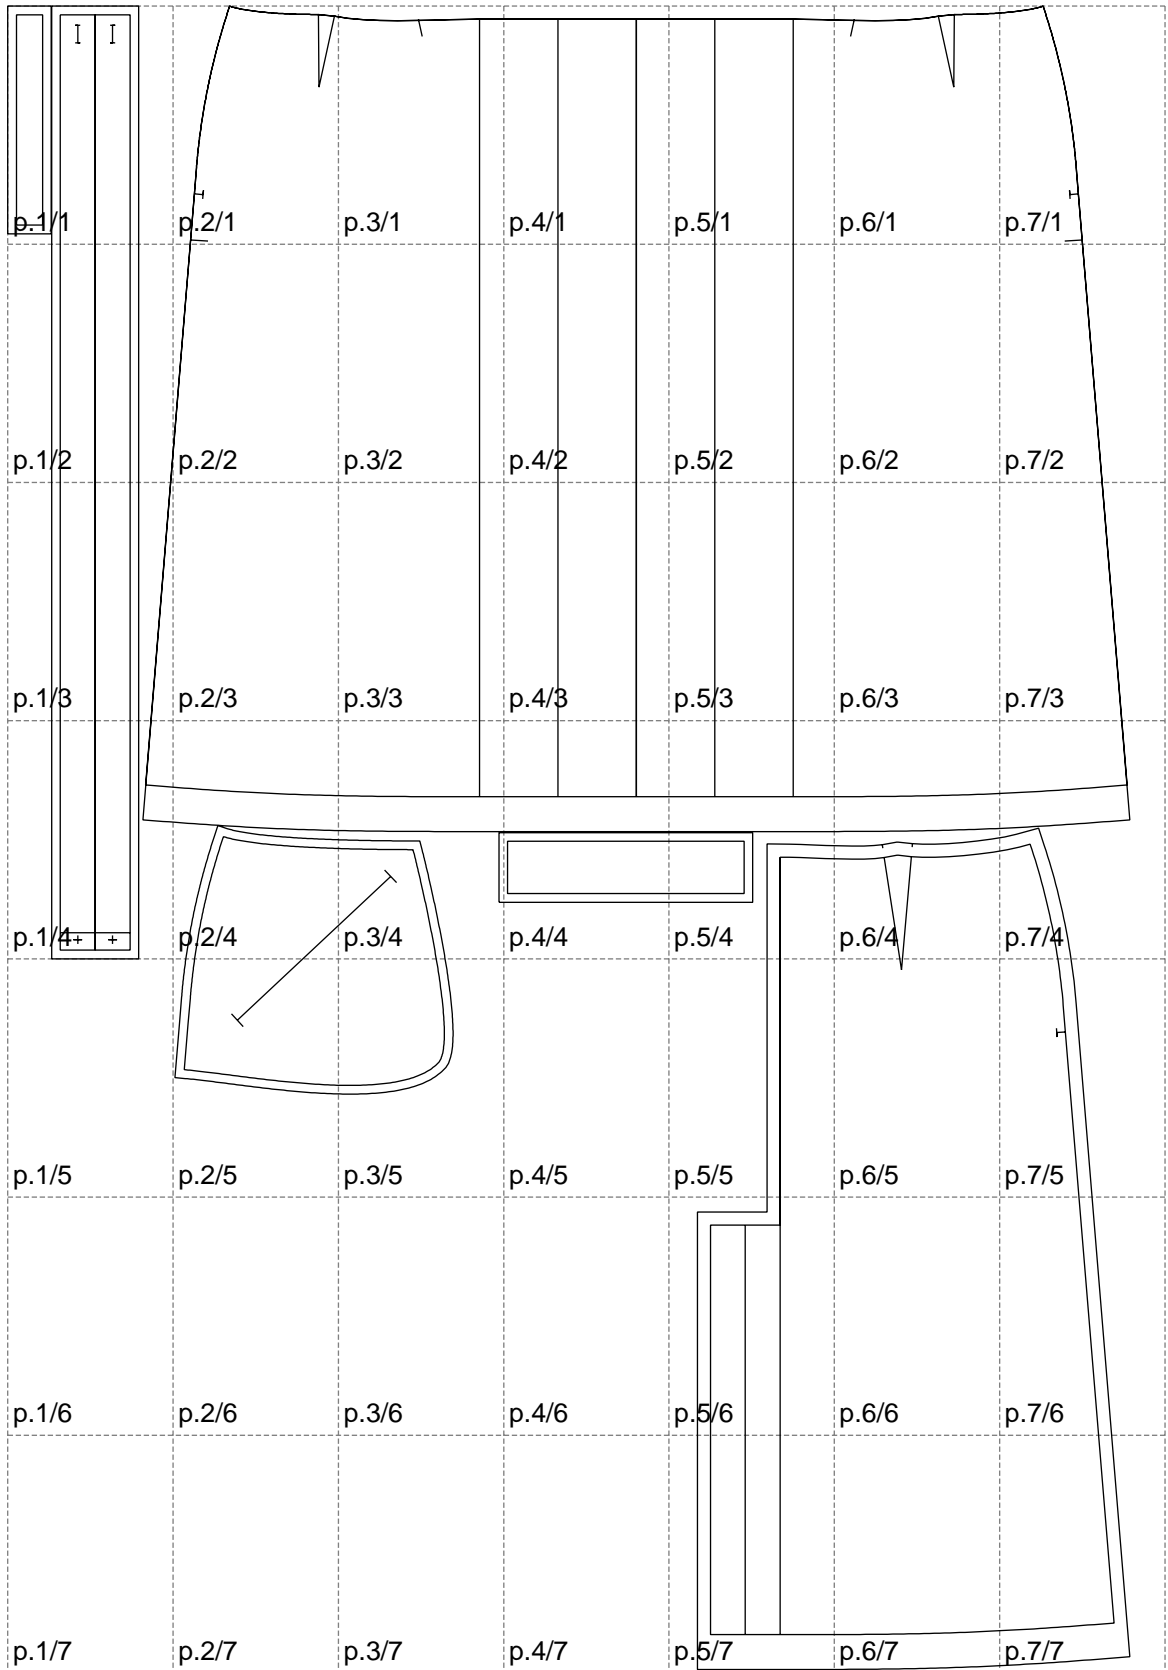

Not for print

Paper size: A4, size:1288.26 x1909.37 mm

Example

size:1499.00 x1905.36 mm

Maneken =1 ver.0

rz_1=170

rz_16=120

rz_17=104

rz_18=103.6

rz_19=128

rz_20=125.1

.
.
.