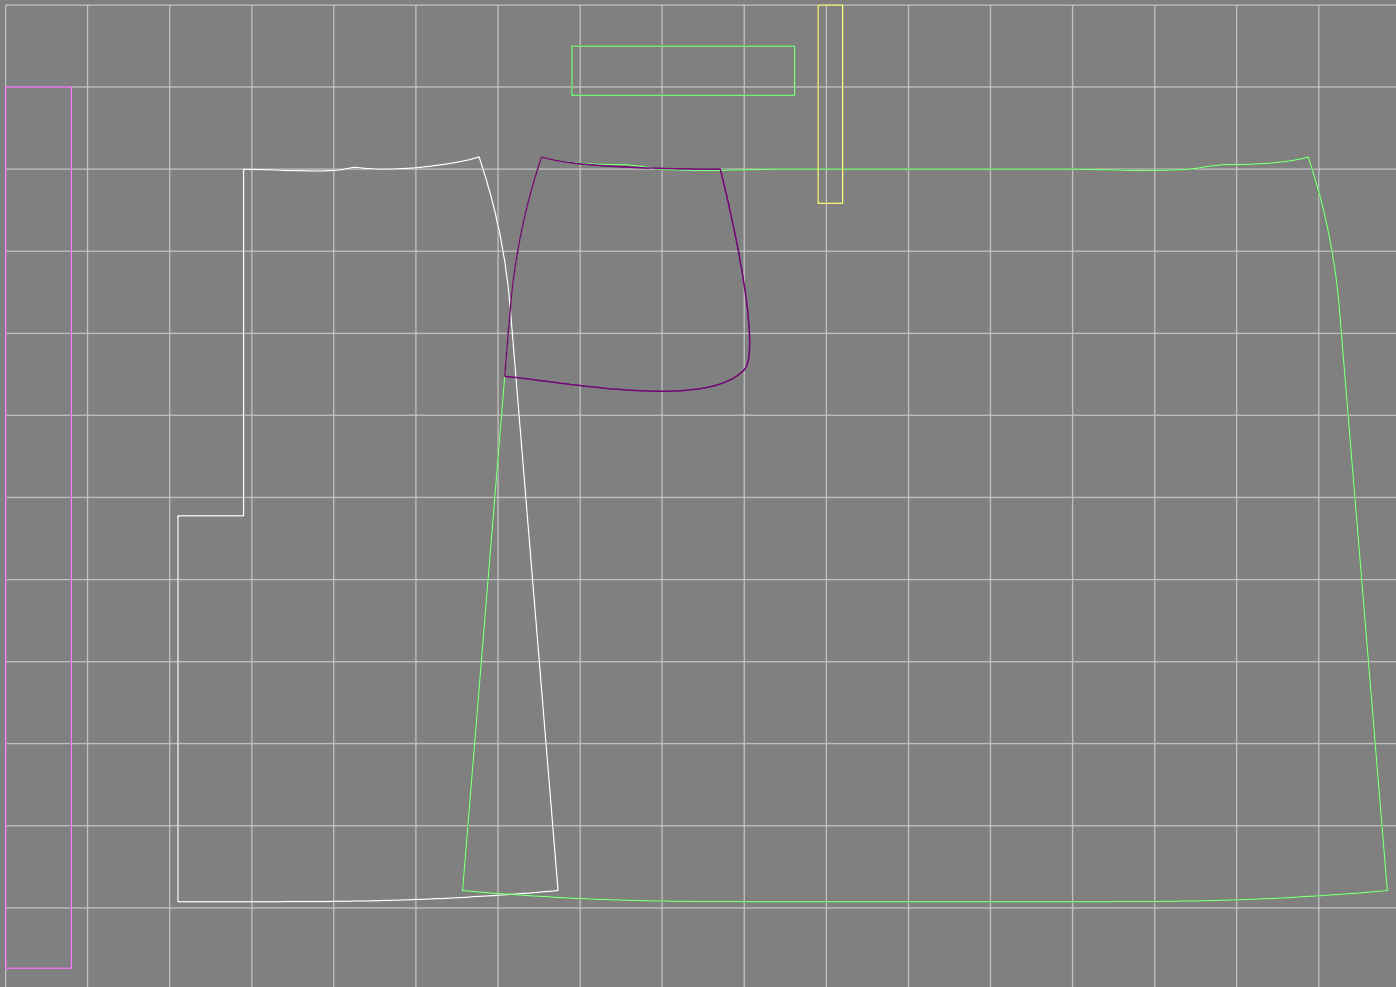

Not for print

Paper size: A4, size:1288.26 x1909.37 mm

Example

size:1499.00 x1905.36 mm

Maneken =1 ver.0

rz_1=170

rz_16=120

rz_17=104

rz_18=103.6

rz_19=128

rz_20=125.1

.
.
.