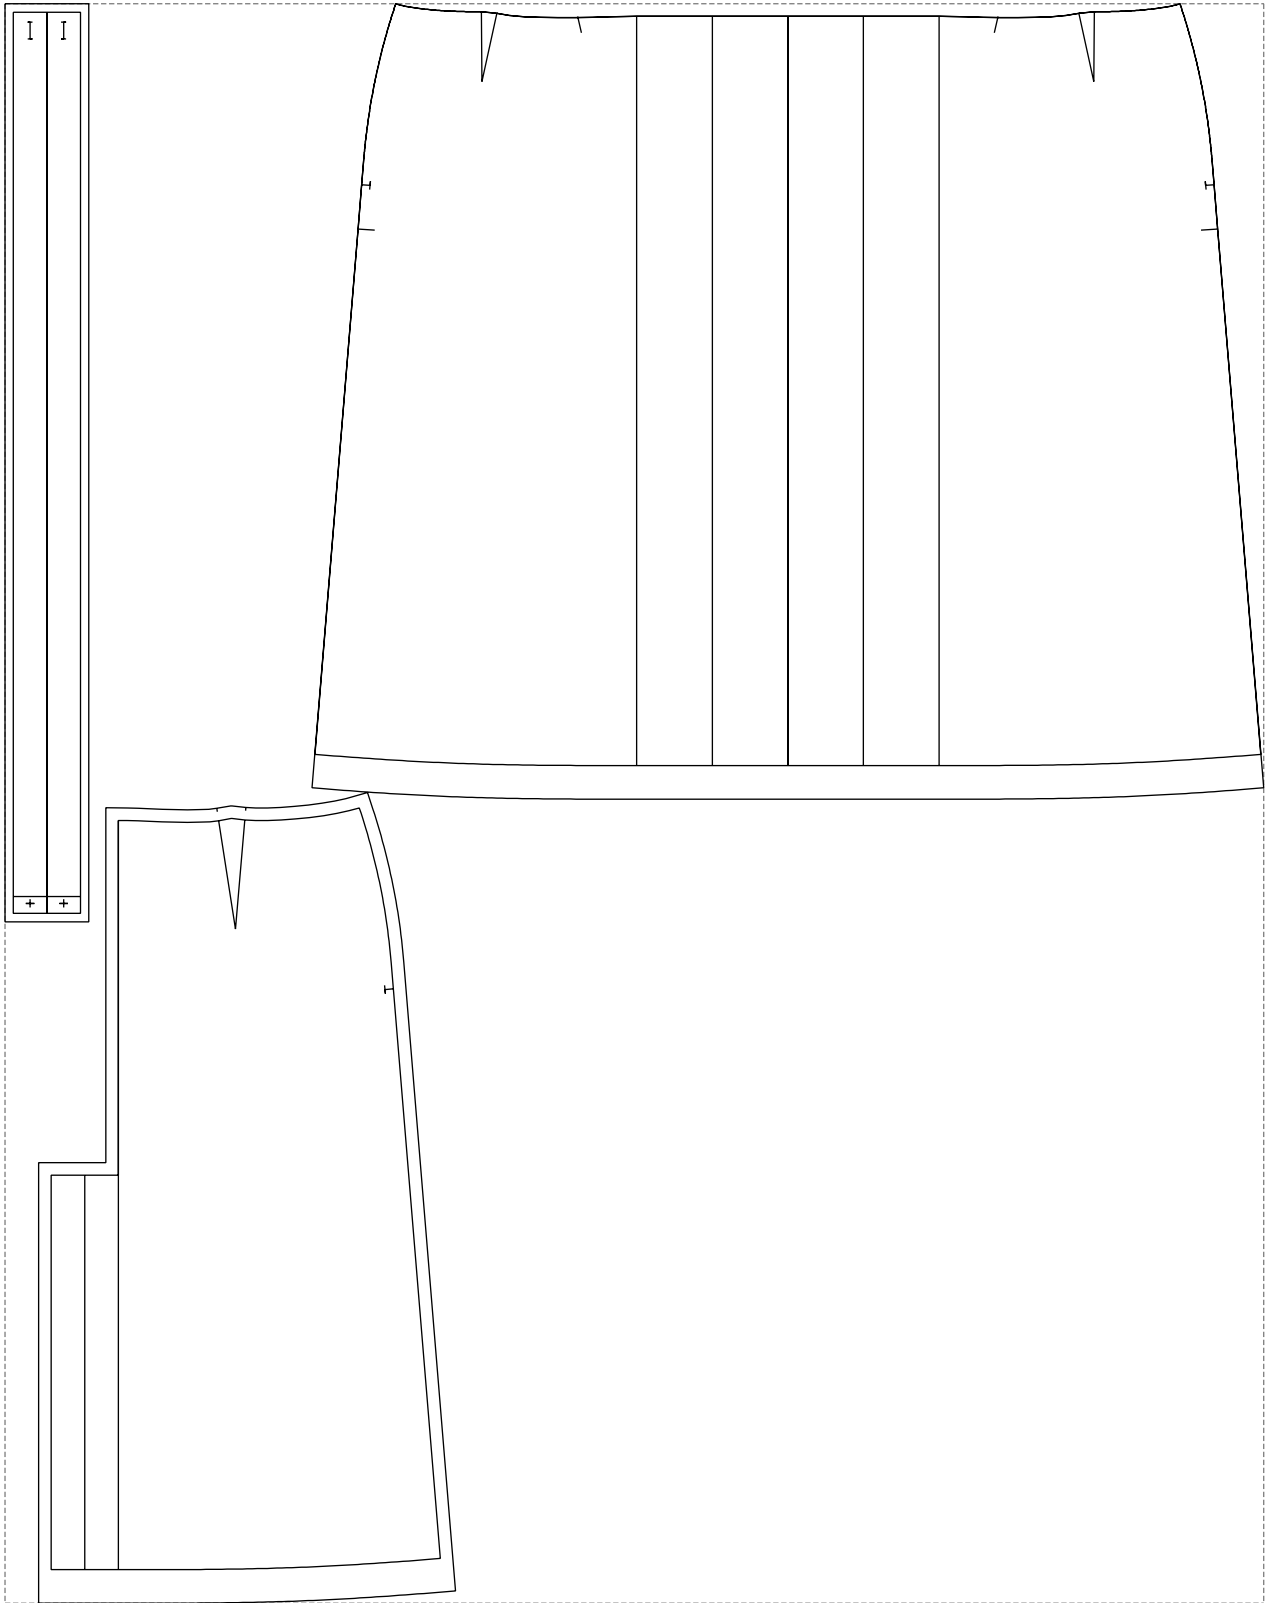

Not for print

Paper size: A4, size:1288.26 x1909.37 mm

Example

size:1499.00 x1905.36 mm

Maneken =1 ver.0

rz_1=170

rz_16=120

rz_17=104

rz_18=103.6

rz_19=128

rz_20=125.1

.
.
.