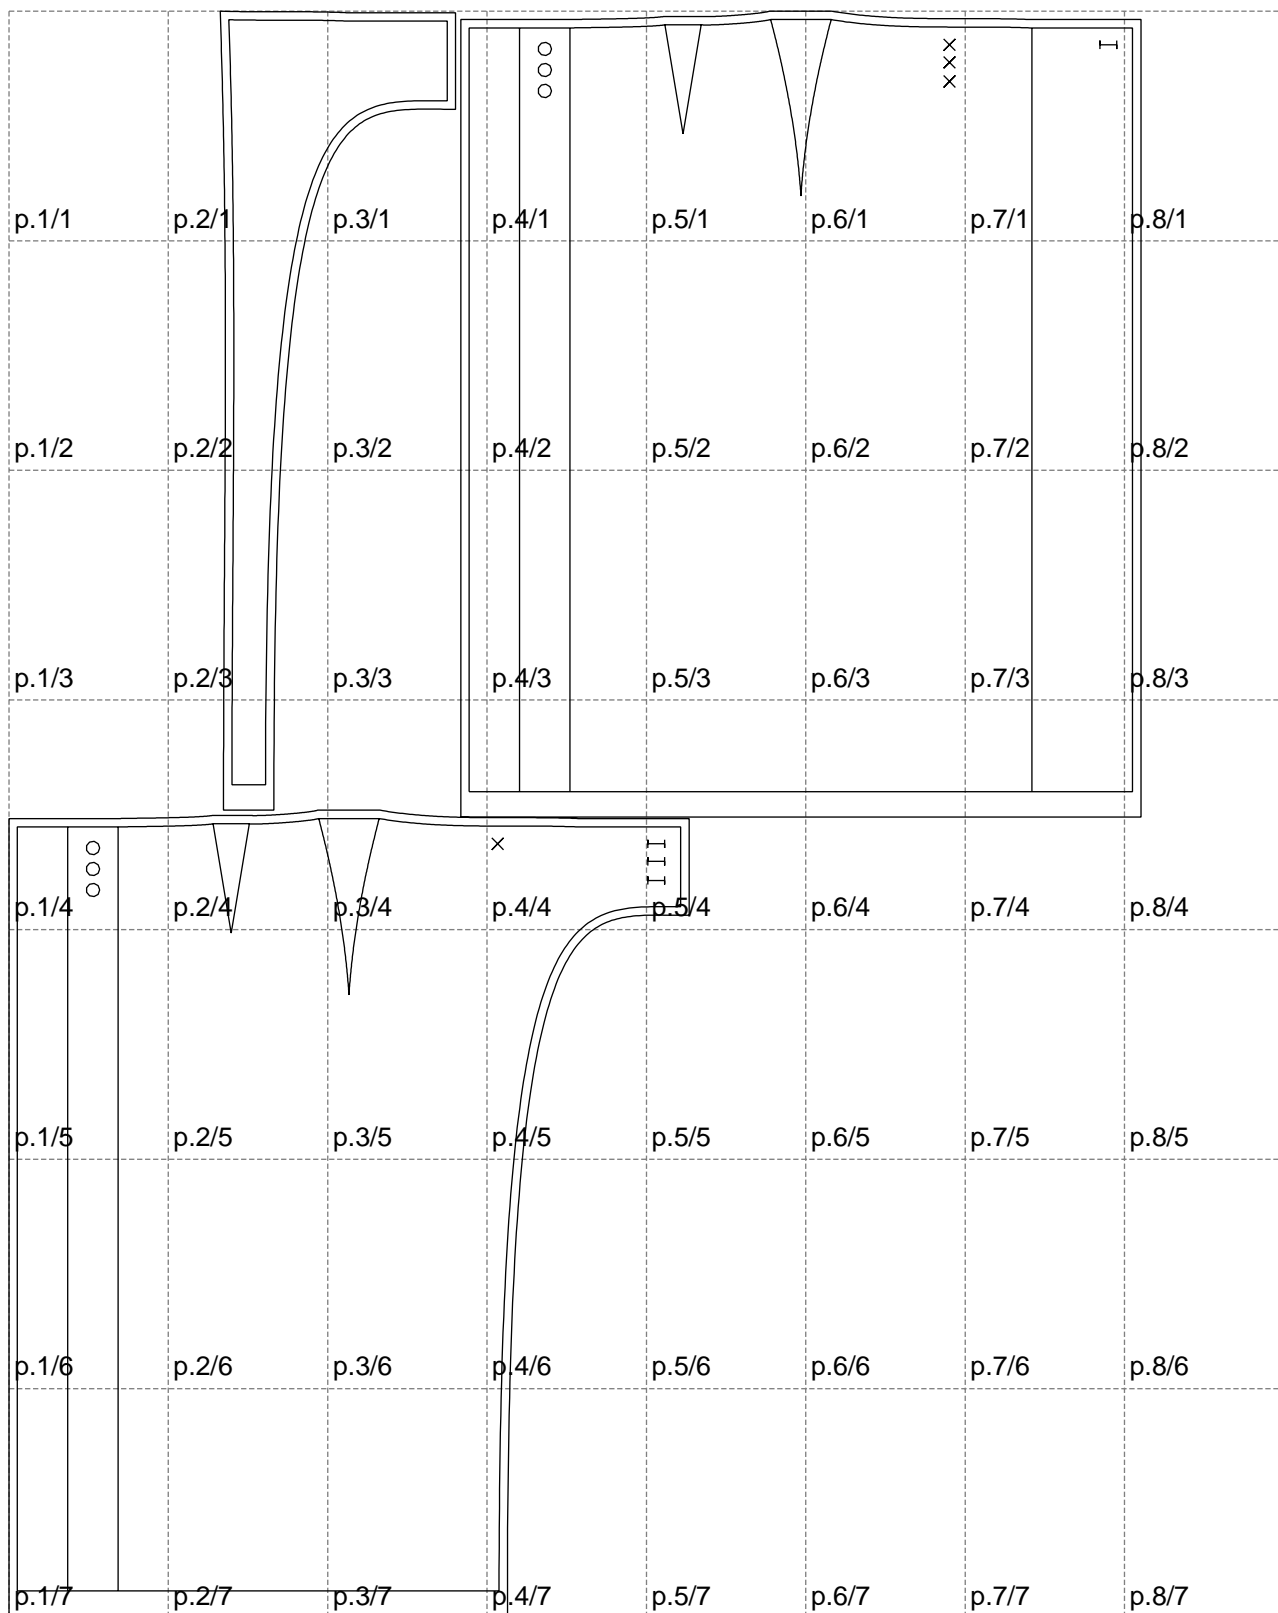

Not for print

Paper size: A4, size:1348.22 x1910.97 mm

# Example

size:1347.01 x1910.97 mm

Maneken =1 ver.0

rz\_1=170

rz\_16=100

rz\_17=85.4

rz\_18=80.2

rz\_19=108

rz\_20=105.4

---

. . . . .  
. . . . .  
. . . . .