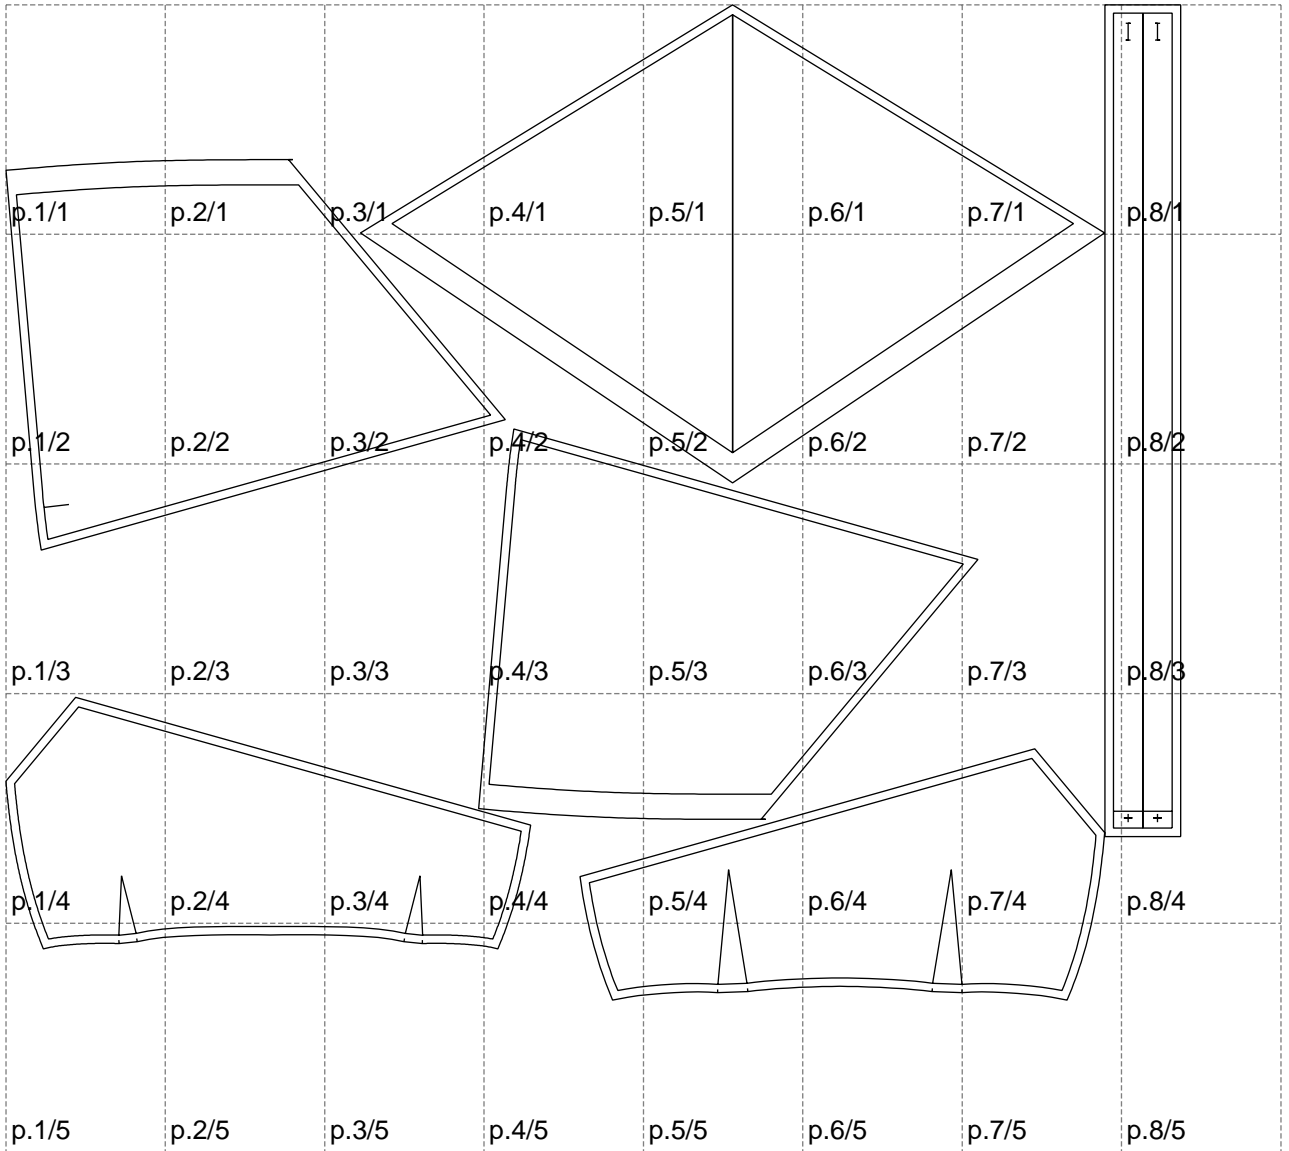

Not for print

Paper size: A4, size:1399.00 x1185.22 mm

# Example

size:1499.00 x1229.49 mm

Maneken =1 ver.0

rz\_1=170

rz\_16=112

rz\_17=96.2

rz\_18=94

rz\_19=120

rz\_20=117

---

. . . . .  
. . . . .  
. . . . .