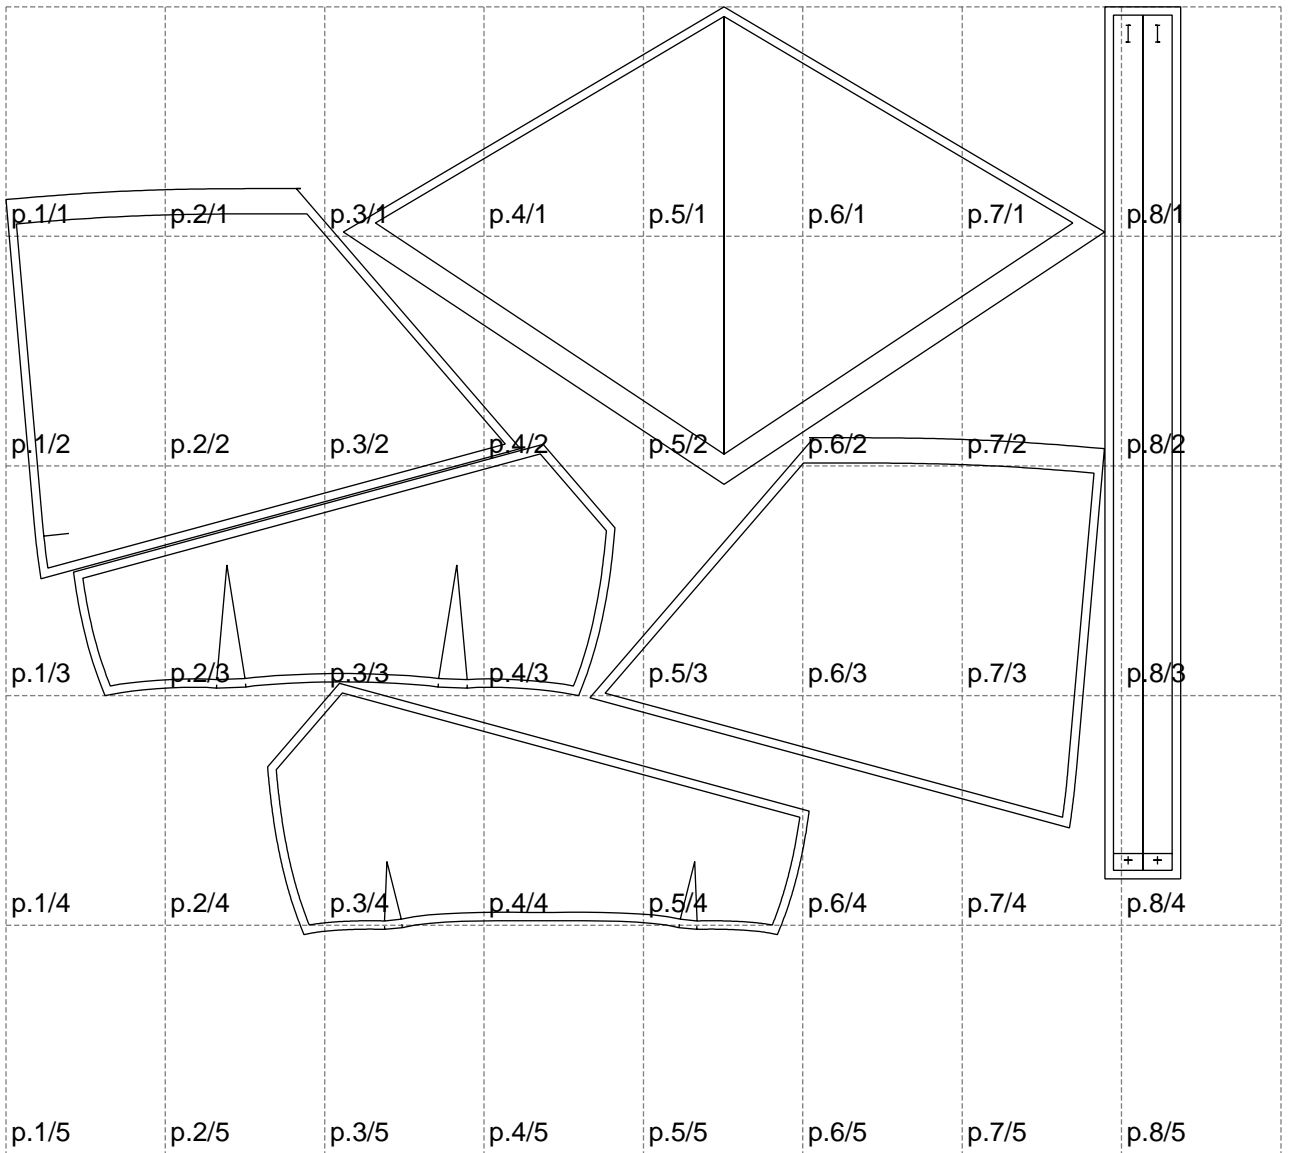

Not for print

Paper size: A4, size:1399.00 x1104.96 mm

# Example

size:1499.00 x1241.27 mm

Maneken =1 ver.0

rz\_1=170

rz\_16=116

rz\_17=100

rz\_18=98.8

rz\_19=124

rz\_20=121

---

. . . . .  
. . . . .  
. . . . .