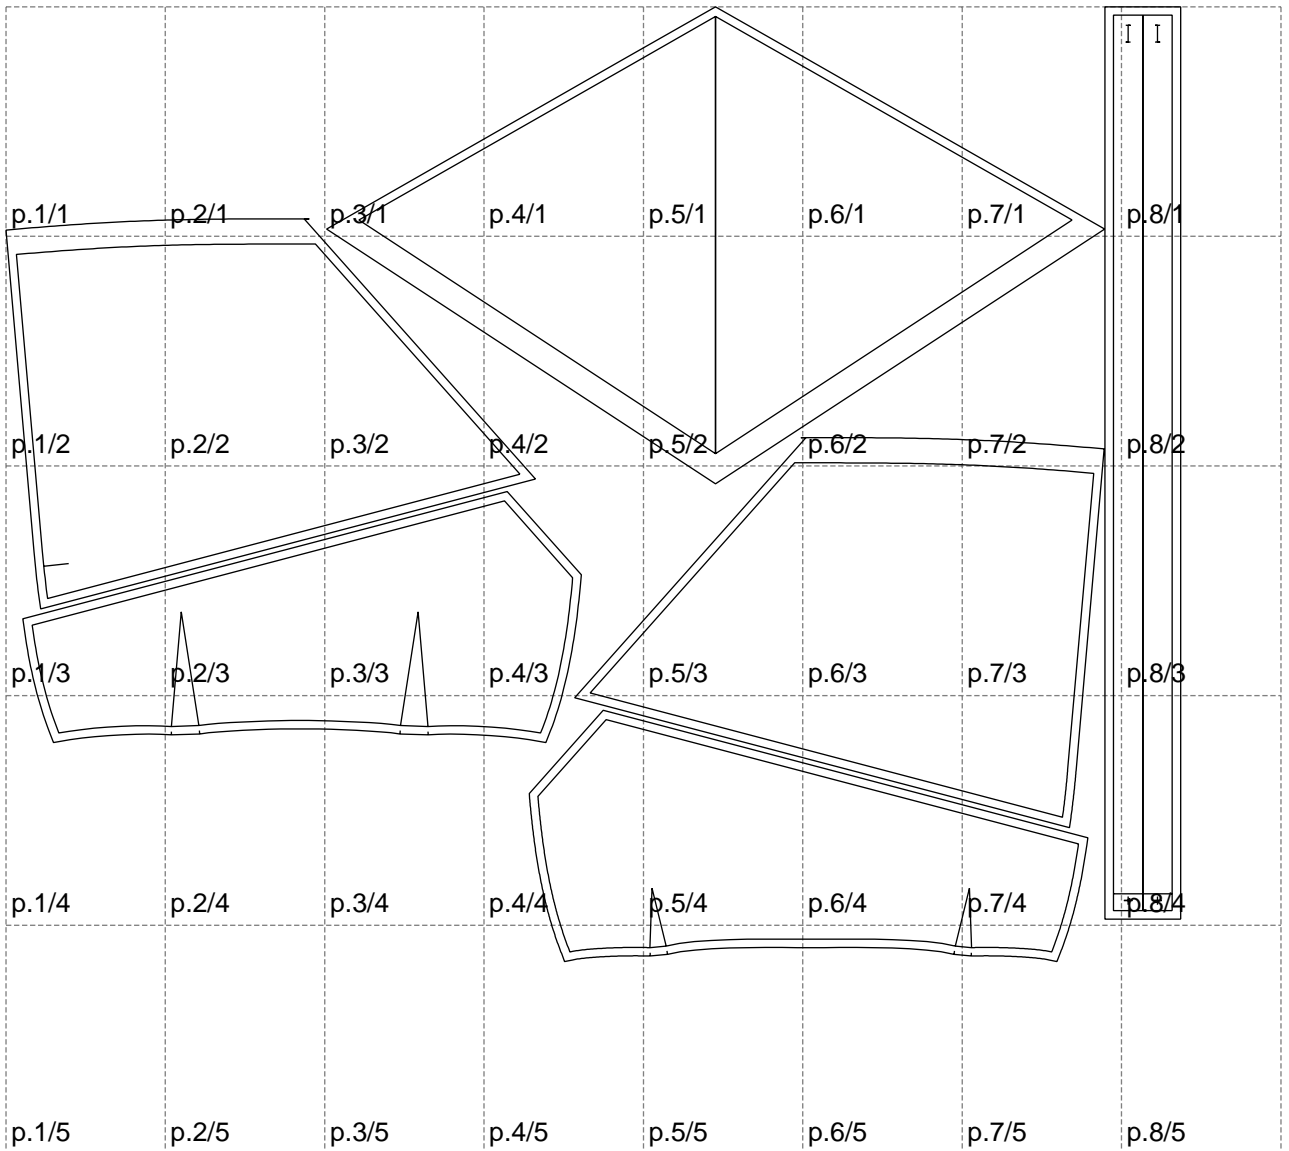

Not for print

Paper size: A4, size:1399.00 x1136.82 mm

# Example

size:1499.00 x1249.06 mm

Maneken =1 ver.0

rz\_1=170

rz\_16=120

rz\_17=104

rz\_18=103.6

rz\_19=128

rz\_20=125.1

---

. . . . .  
. . . . .  
. . . . .