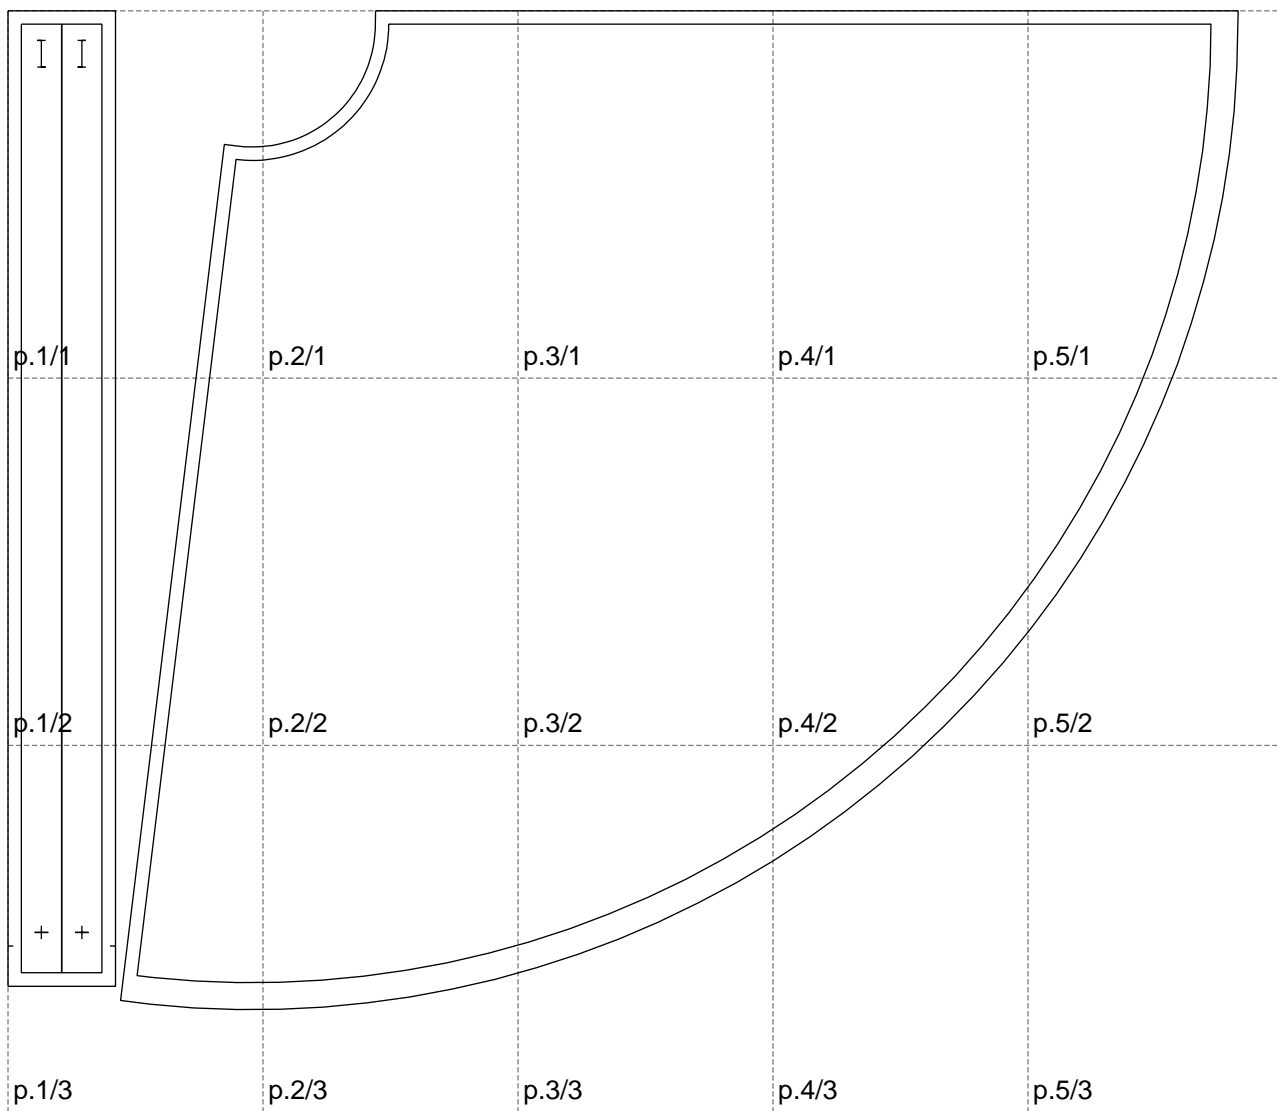

Not for print

Paper size: A4, size:915.70 x743.31 mm

Example

size:1387.80 x3019.23 mm

Maneken =1 ver.0

rz_1=170

rz_16=88

rz_17=75.6

rz_18=67.6

rz_19=96

rz_20=94.6

.
.
.