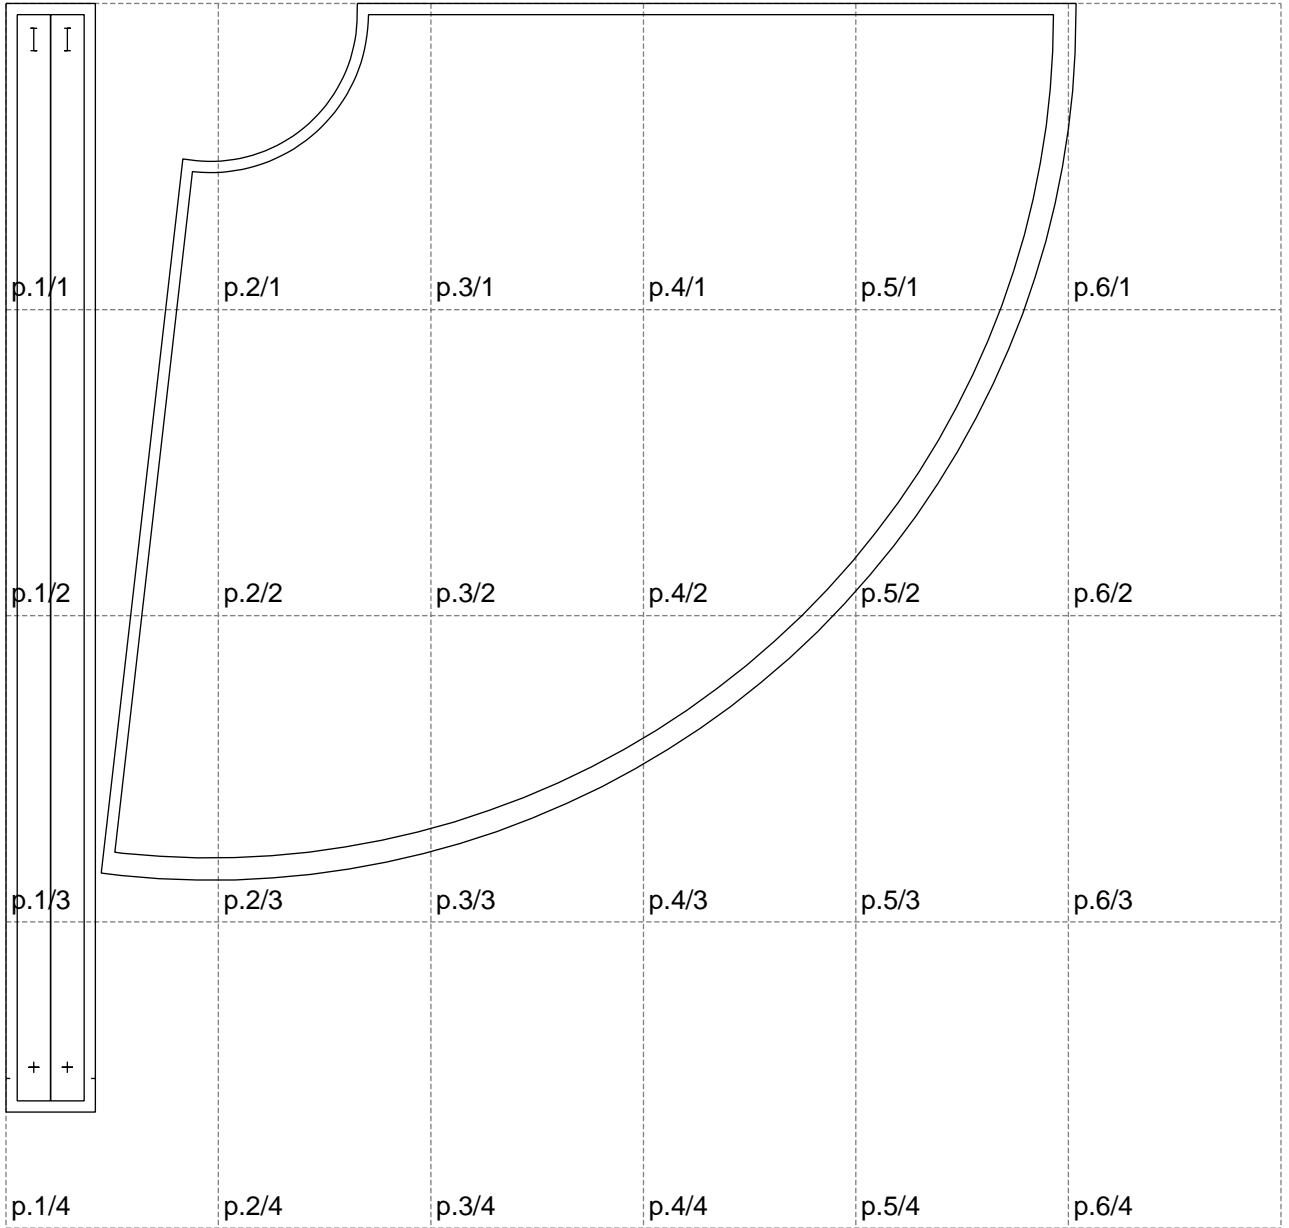

Not for print

Paper size: A4, size:955.98 x990.00 mm

# Example

size:1499.00 x2973.37 mm

Maneken =1 ver.0

rz\_1=170

rz\_16=112

rz\_17=96.2

rz\_18=94

rz\_19=120

rz\_20=117

---

. . . . .  
. . . . .  
. . . . .