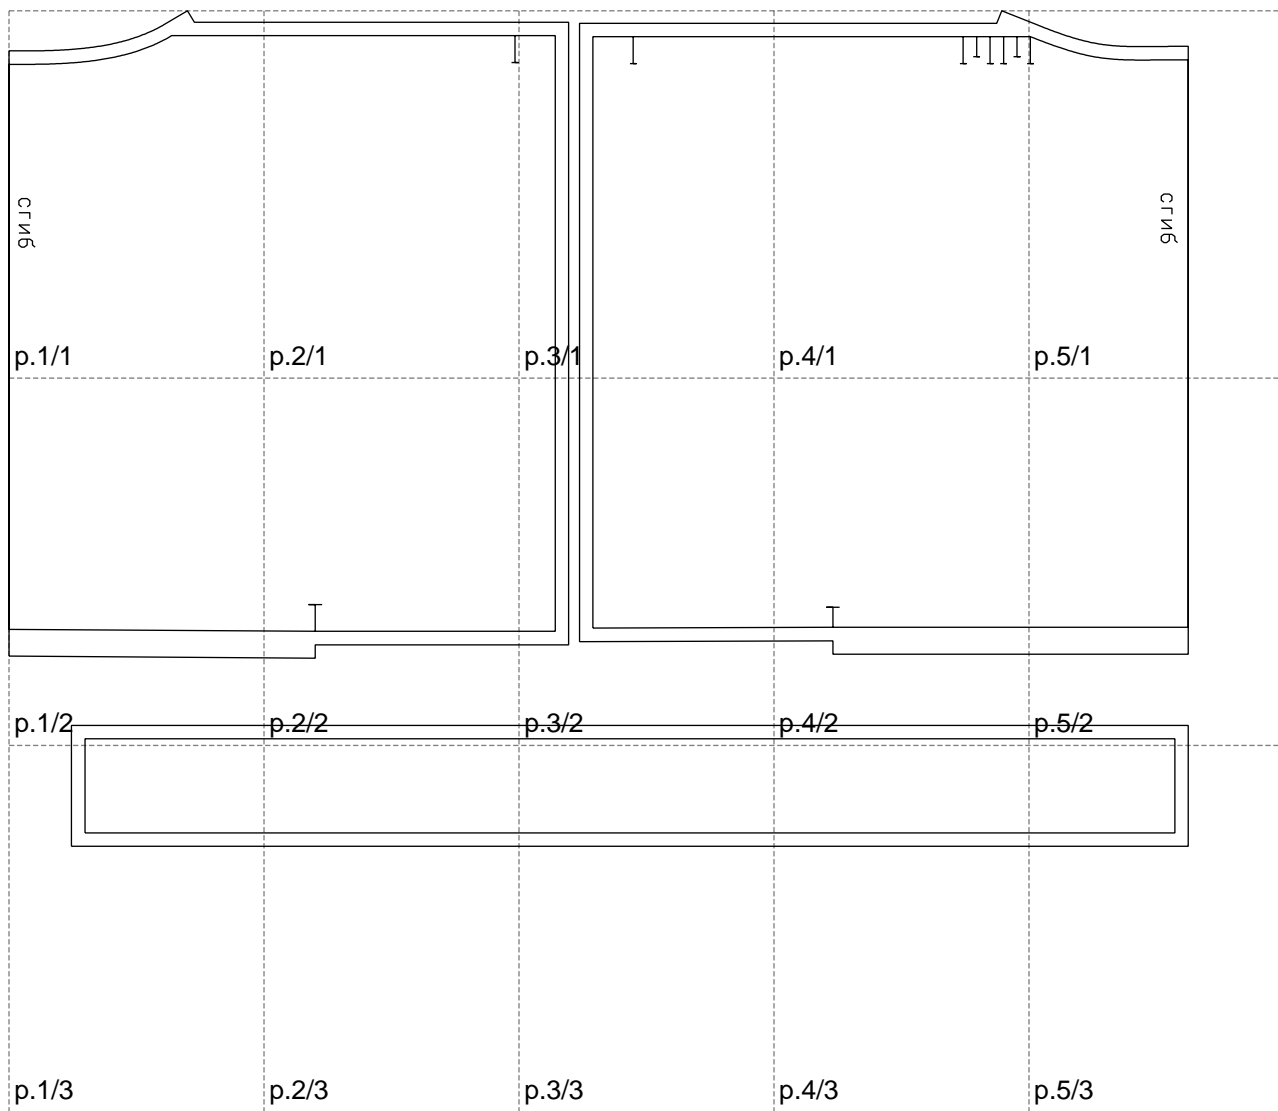

Not for print

Paper size: A4, size:877.77 x621.91 mm

# Example

size:877.67 x761.91 mm

Maneken =1 ver.0

rz\_1=170

rz\_16=88

rz\_17=75.6

rz\_18=67.6

rz\_19=96

rz\_20=94.6

---

. . . . .  
. . . . .  
. . . . .