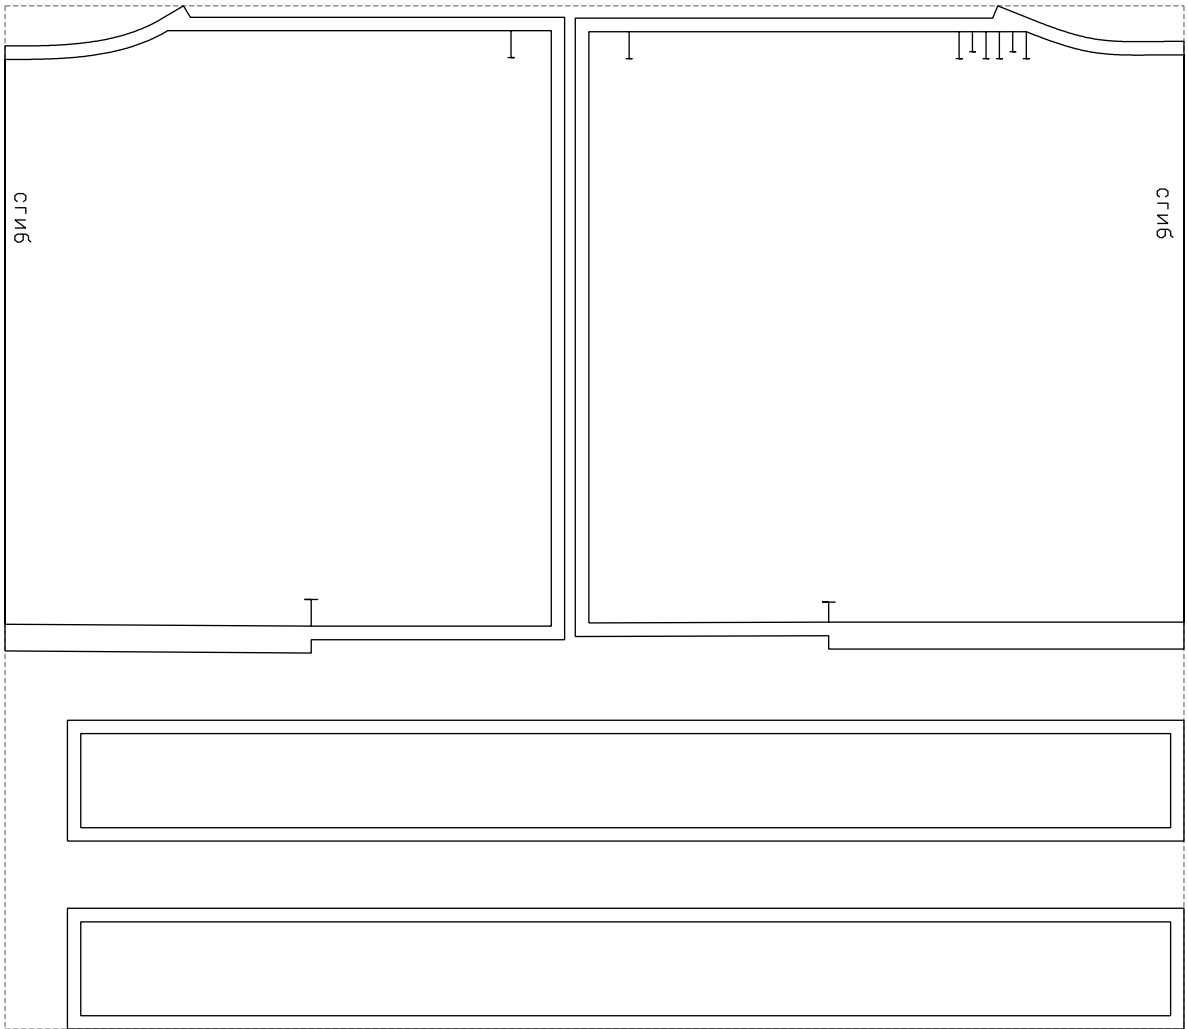

Not for print

Paper size: A4, size:877.77 x621.91 mm

# Example

size:877.67 x761.91 mm

Maneken =1 ver.0

rz\_1=170

rz\_16=88

rz\_17=75.6

rz\_18=67.6

rz\_19=96

rz\_20=94.6

---

. . . . .  
. . . . .  
. . . . .