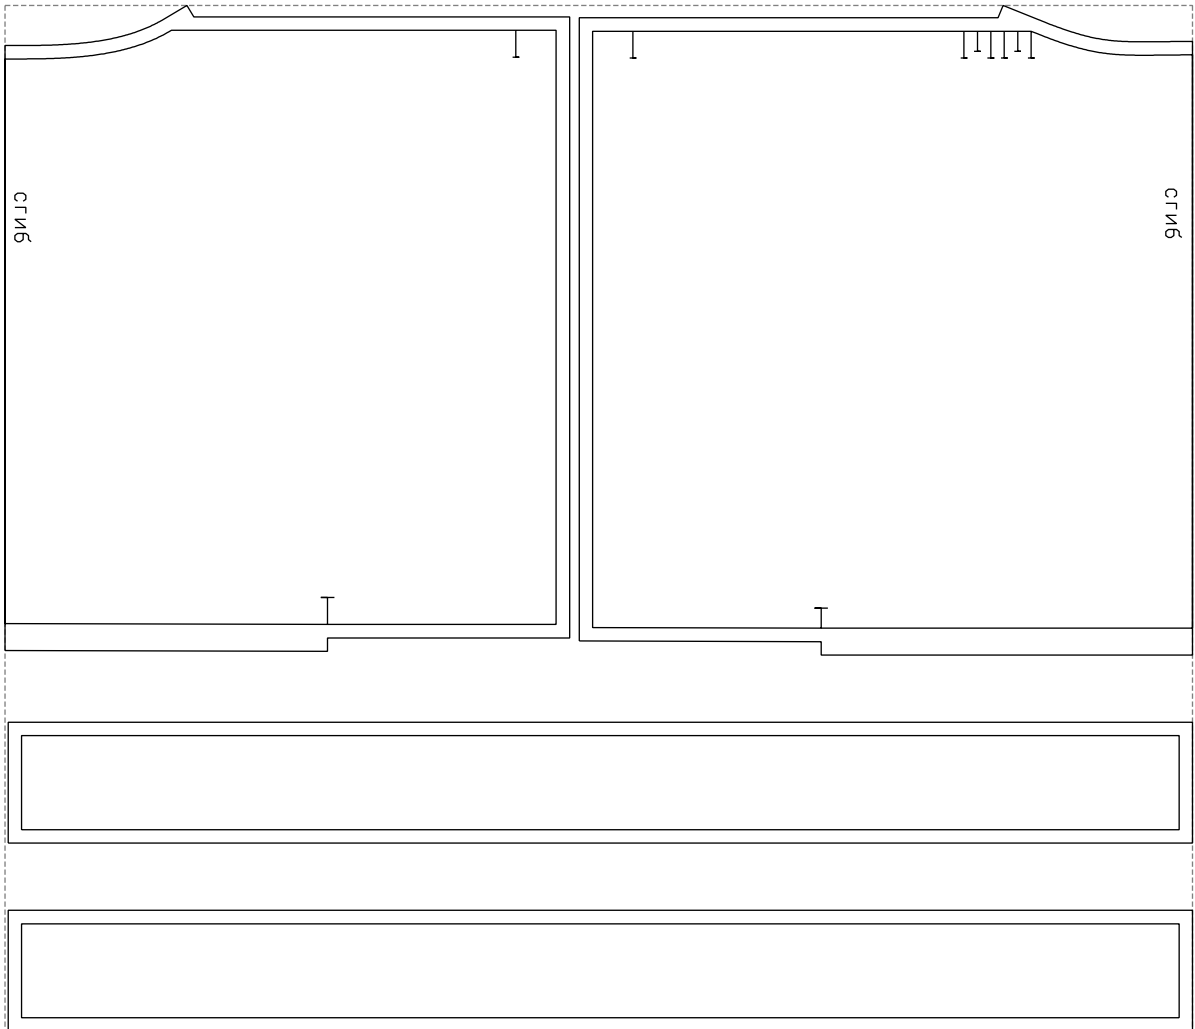

Not for print

Paper size: A4, size:884.43 x623.70 mm

Example

size:884.04 x763.70 mm

Maneken =1 ver.0

rz_1=170

rz_16=92

rz_17=78.8

rz_18=71.8

rz_19=100

rz_20=98.1

.
.
.