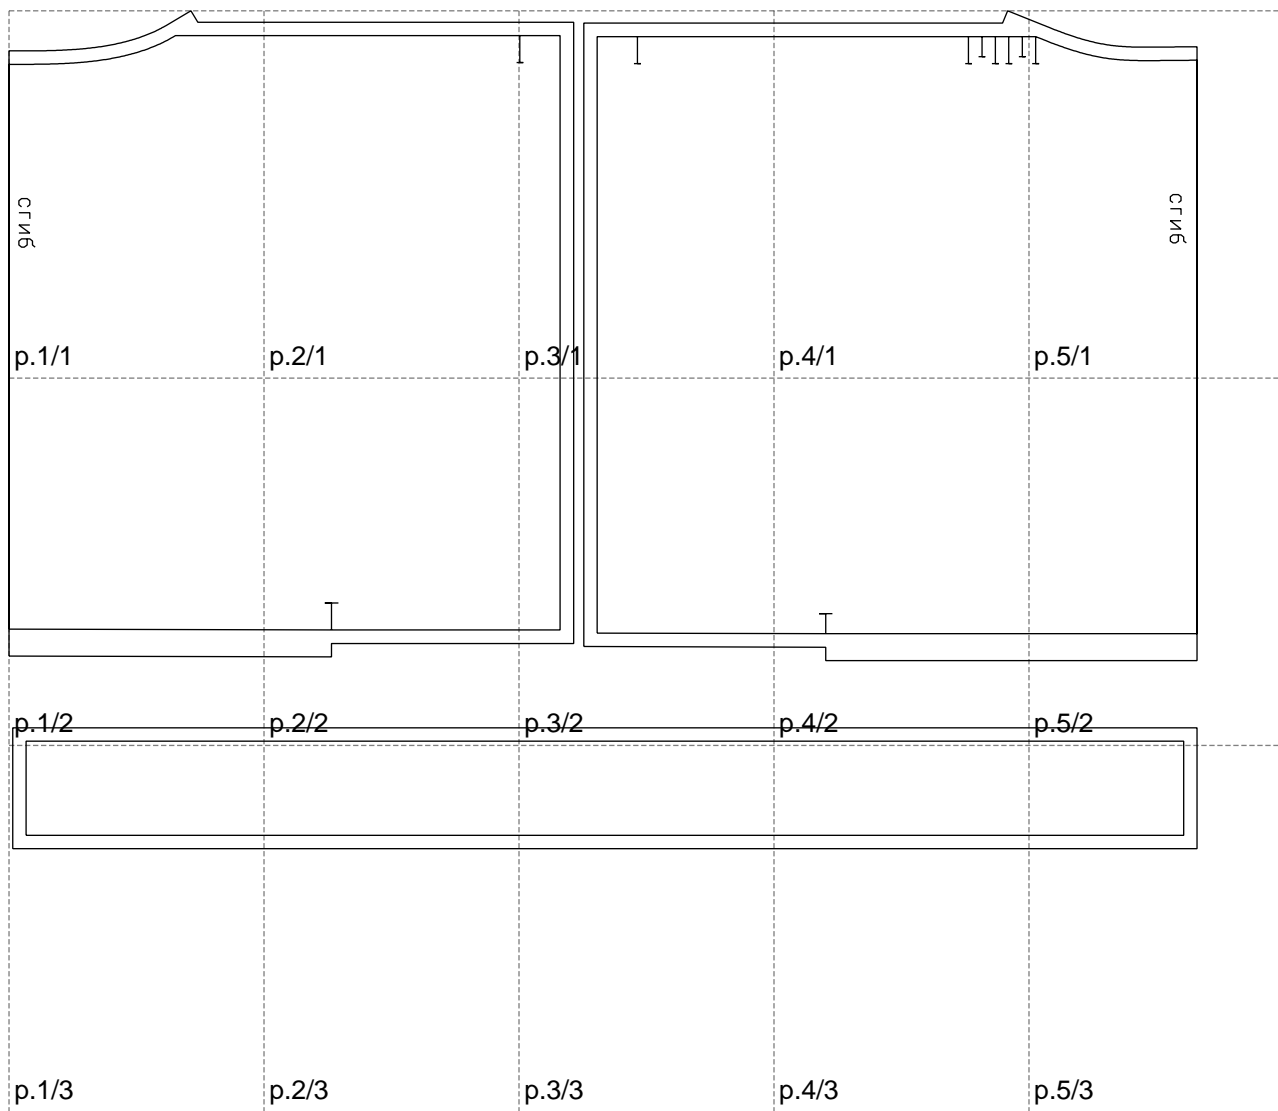

Not for print

Paper size: A4, size:884.43 x623.70 mm

Example

size:884.04 x763.70 mm

Maneken =1 ver.0

rz_1=170

rz_16=92

rz_17=78.8

rz_18=71.8

rz_19=100

rz_20=98.1

.
.
.