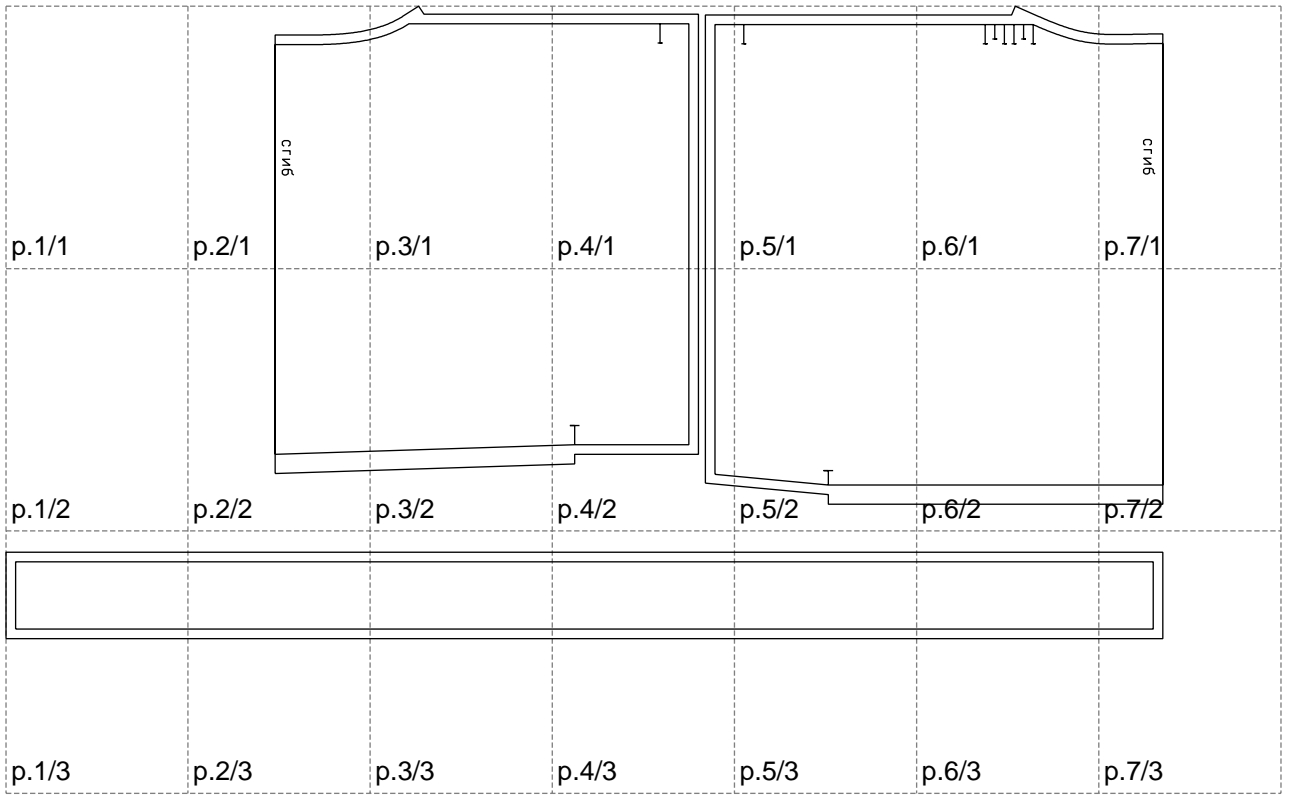

Not for print

Paper size: A4, size:1205.60 x658.96 mm

# Example

size:1205.60 x798.96 mm

Maneken =1 ver.0

rz\_1=170

rz\_16=116

rz\_17=100

rz\_18=98.8

rz\_19=124

rz\_20=121

---

. . . . .  
. . . . .  
. . . . .