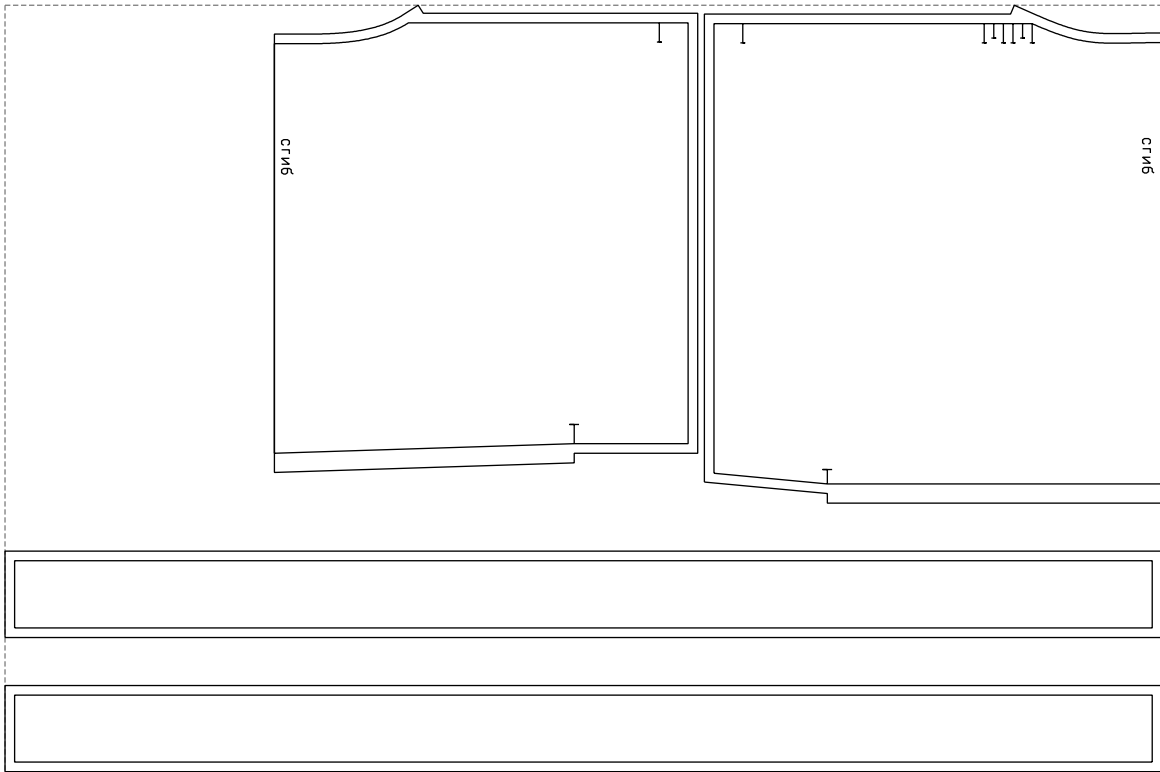

Not for print

Paper size: A4, size:1205.60 x658.96 mm

# Example

size:1205.60 x798.96 mm

Maneken =1 ver.0

rz\_1=170

rz\_16=116

rz\_17=100

rz\_18=98.8

rz\_19=124

rz\_20=121

---

. . . . .  
. . . . .  
. . . . .