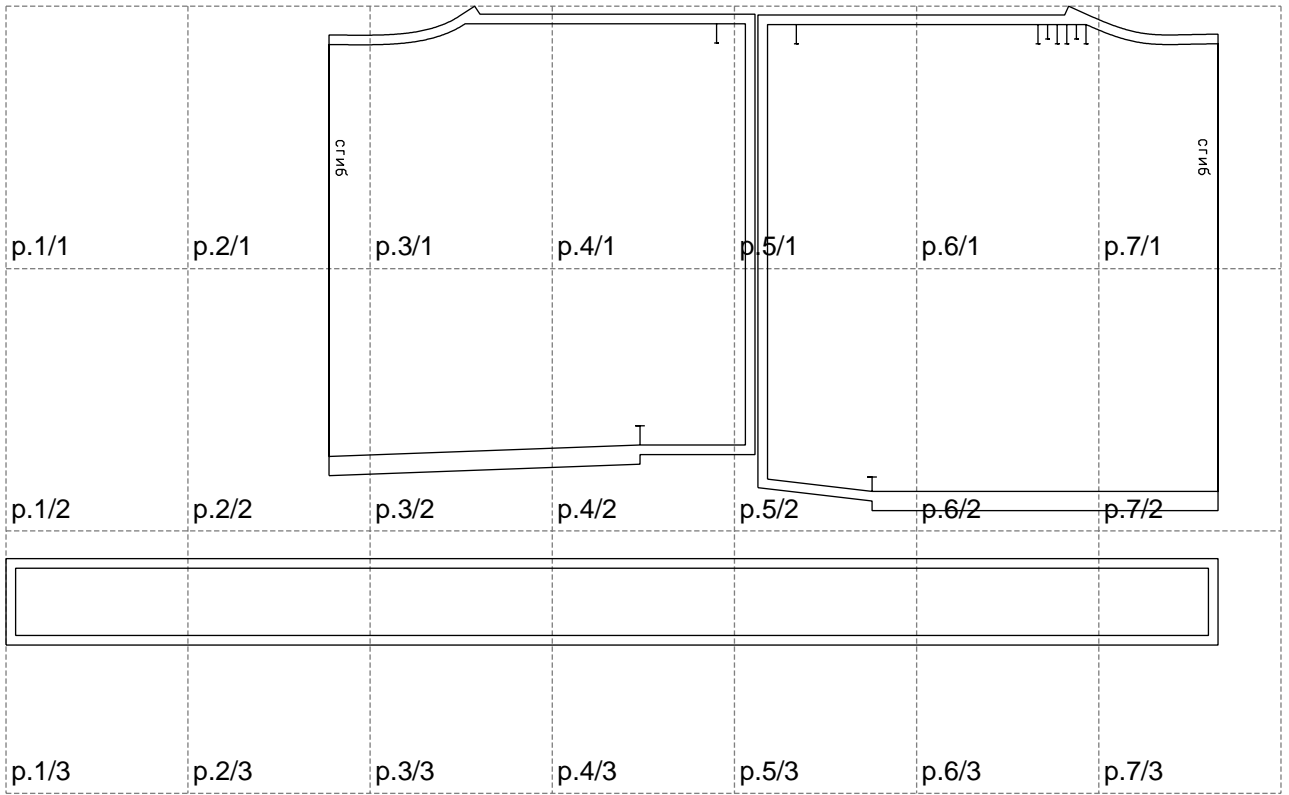

Not for print

Paper size: A4, size:1263.20 x665.62 mm

# Example

size:1263.20 x805.62 mm

Maneken =1 ver.0

rz\_1=170

rz\_16=120

rz\_17=104

rz\_18=103.6

rz\_19=128

rz\_20=125.1

---

. . . . .  
. . . . .  
. . . . .