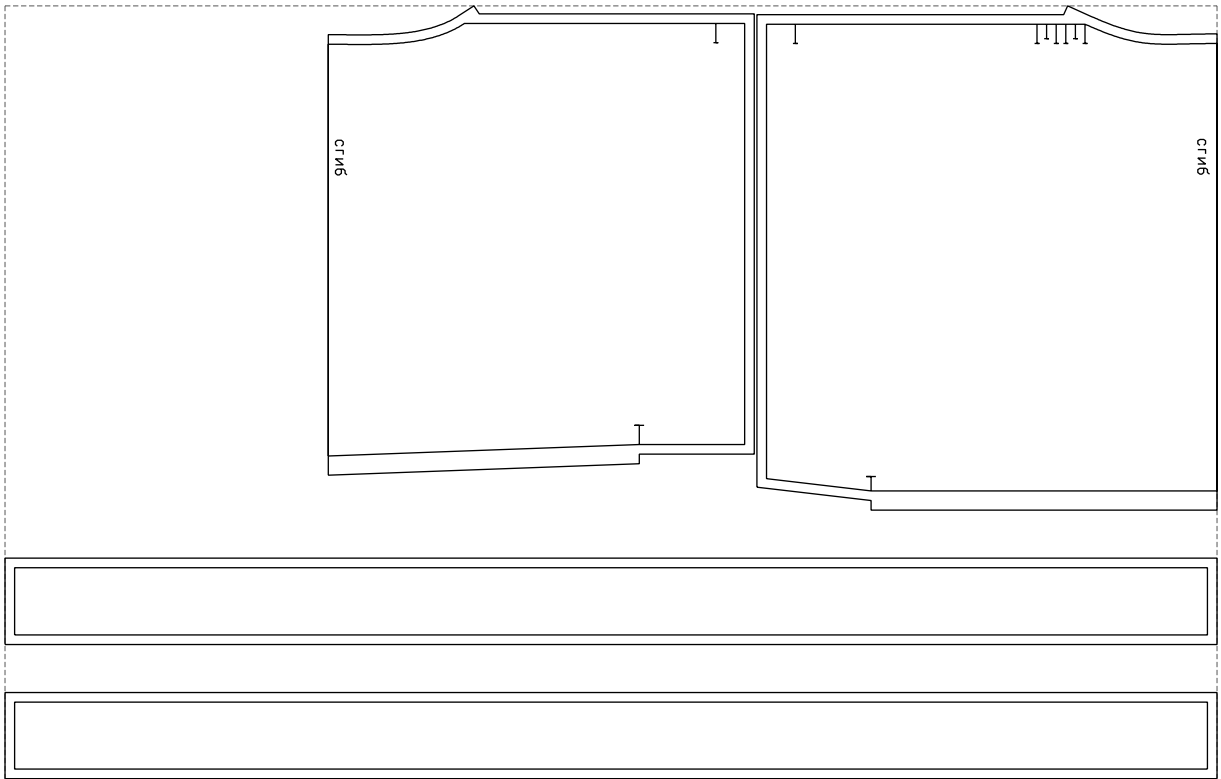

Not for print

Paper size: A4, size:1263.20 x665.62 mm

# Example

size:1263.20 x805.62 mm

Maneken =1 ver.0

rz\_1=170

rz\_16=120

rz\_17=104

rz\_18=103.6

rz\_19=128

rz\_20=125.1

---

. . . . .  
. . . . .  
. . . . .