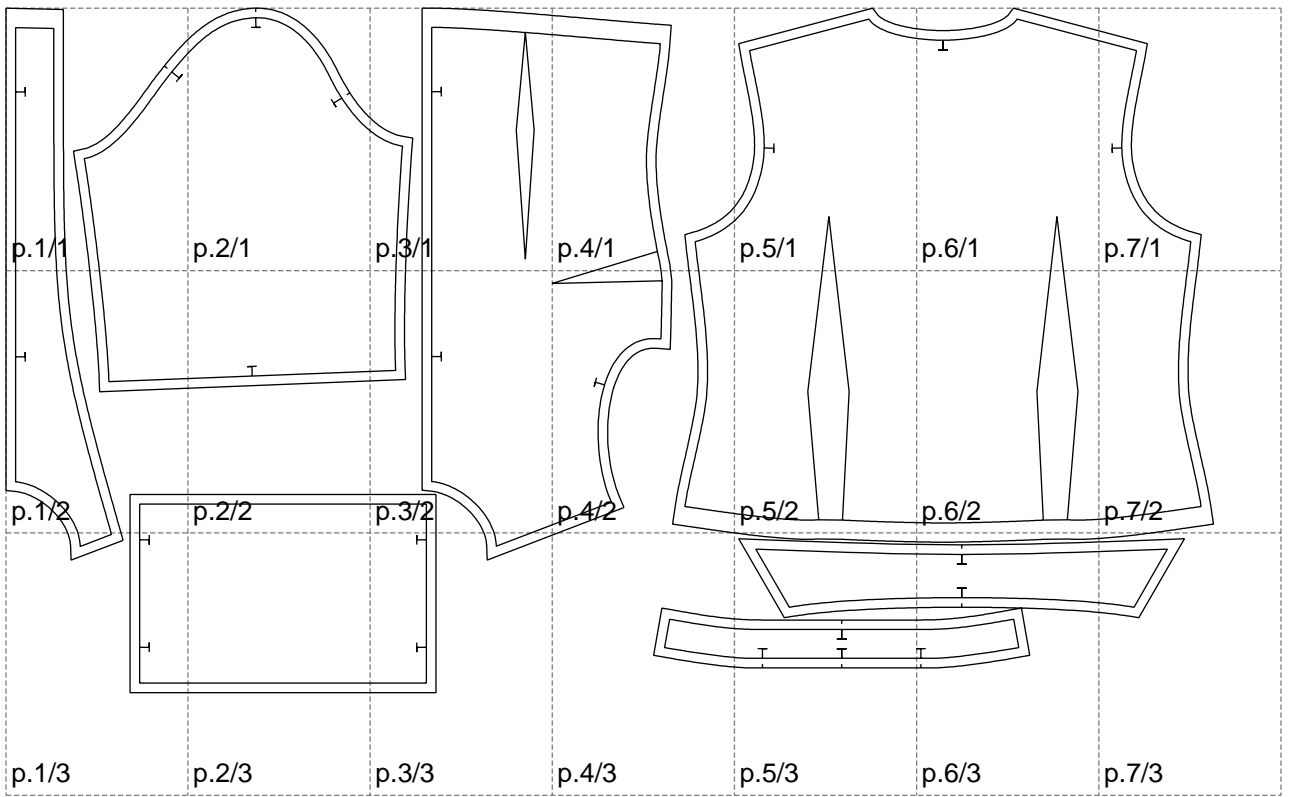

Not for print

Paper size: A4, size:1258.25 x713.22 mm

Example

size:1488.96 x1127.31 mm

Maneken =1 ver.0

rz_1=170

rz_16=88

rz_17=75.6

rz_18=67.6

rz_19=96

rz_20=94.6

.
.
.