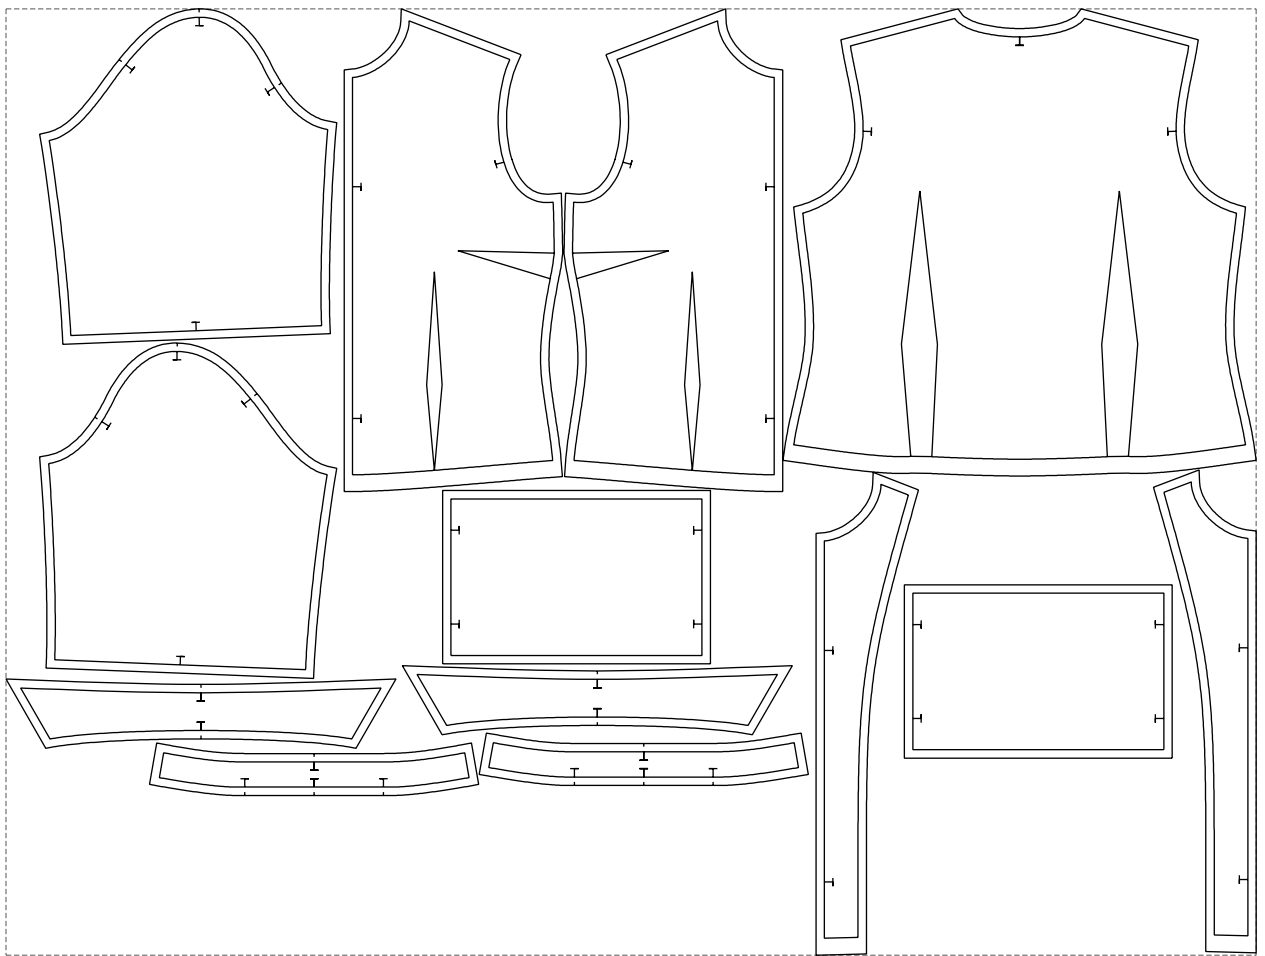

Not for print

Paper size: A4, size:1258.25 x713.22 mm

Example

size:1488.96 x1127.31 mm

Maneken =1 ver.0

rz_1=170

rz_16=88

rz_17=75.6

rz_18=67.6

rz_19=96

rz_20=94.6

.
.
.