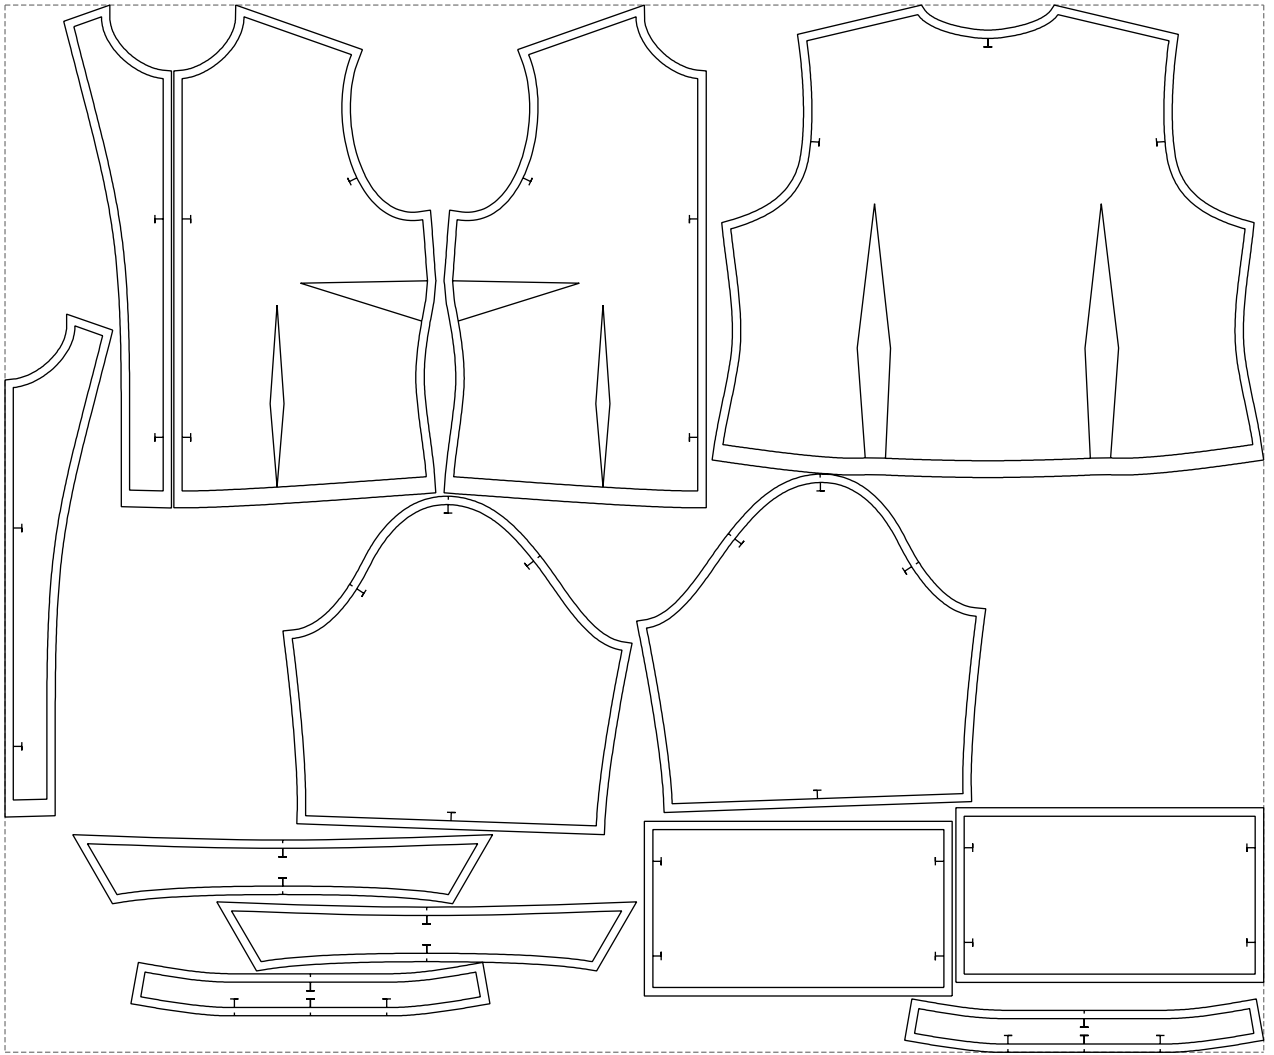

Not for print

Paper size: A4, size:1388.97 x993.00 mm

# Example

size:1499.00 x1247.42 mm

Maneken =1 ver.0

rz\_1=170

rz\_16=108

rz\_17=92.5

rz\_18=89.2

rz\_19=116