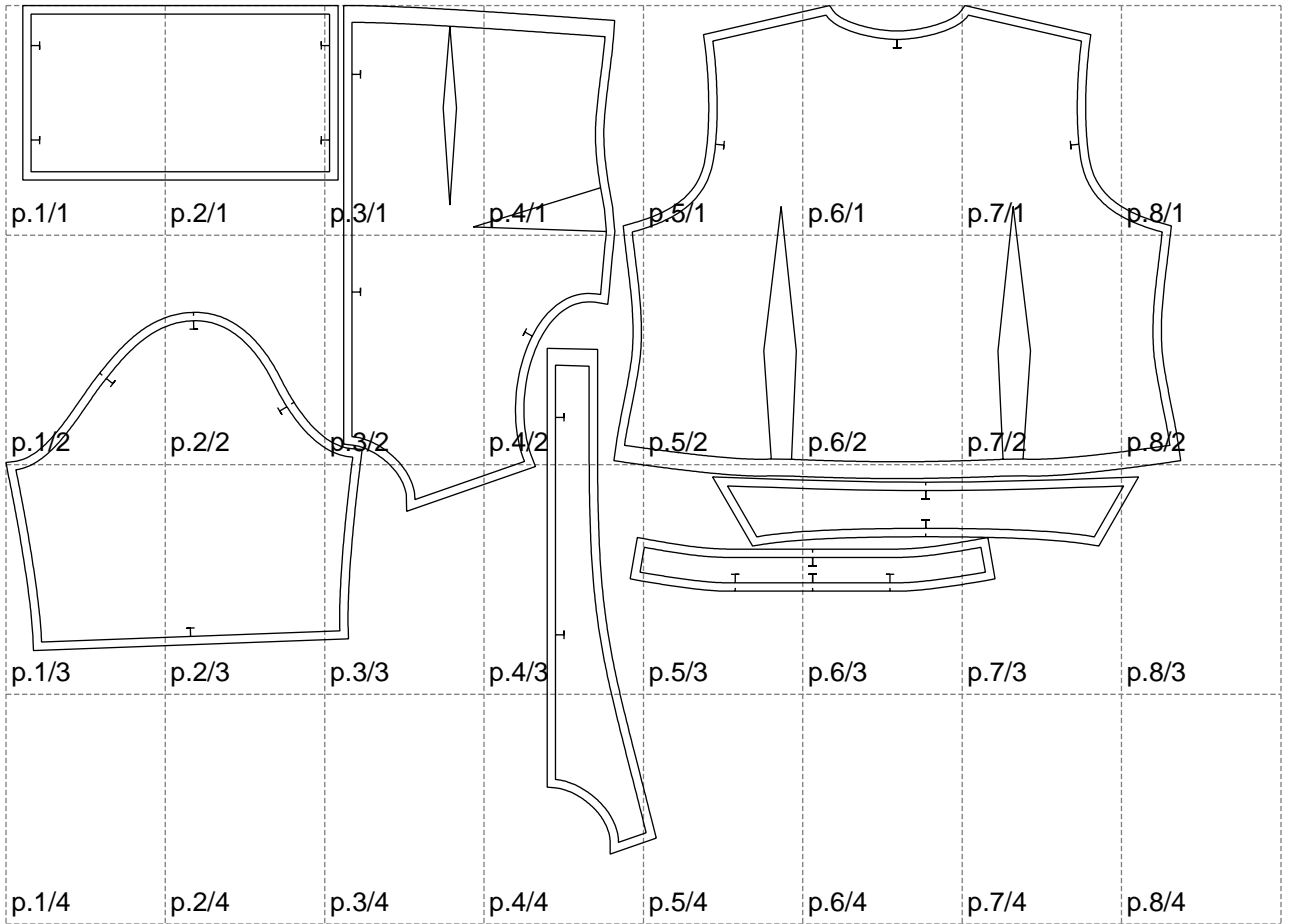

Not for print

Paper size: A4, size:1399.00 x1010.42 mm

# Example

size:1468.80 x1227.32 mm

Maneken =1 ver.0

rz\_1=170

rz\_16=112

rz\_17=96.2

rz\_18=94

rz\_19=120

rz\_20=117

---

. . . . .  
. . . . .  
. . . . .