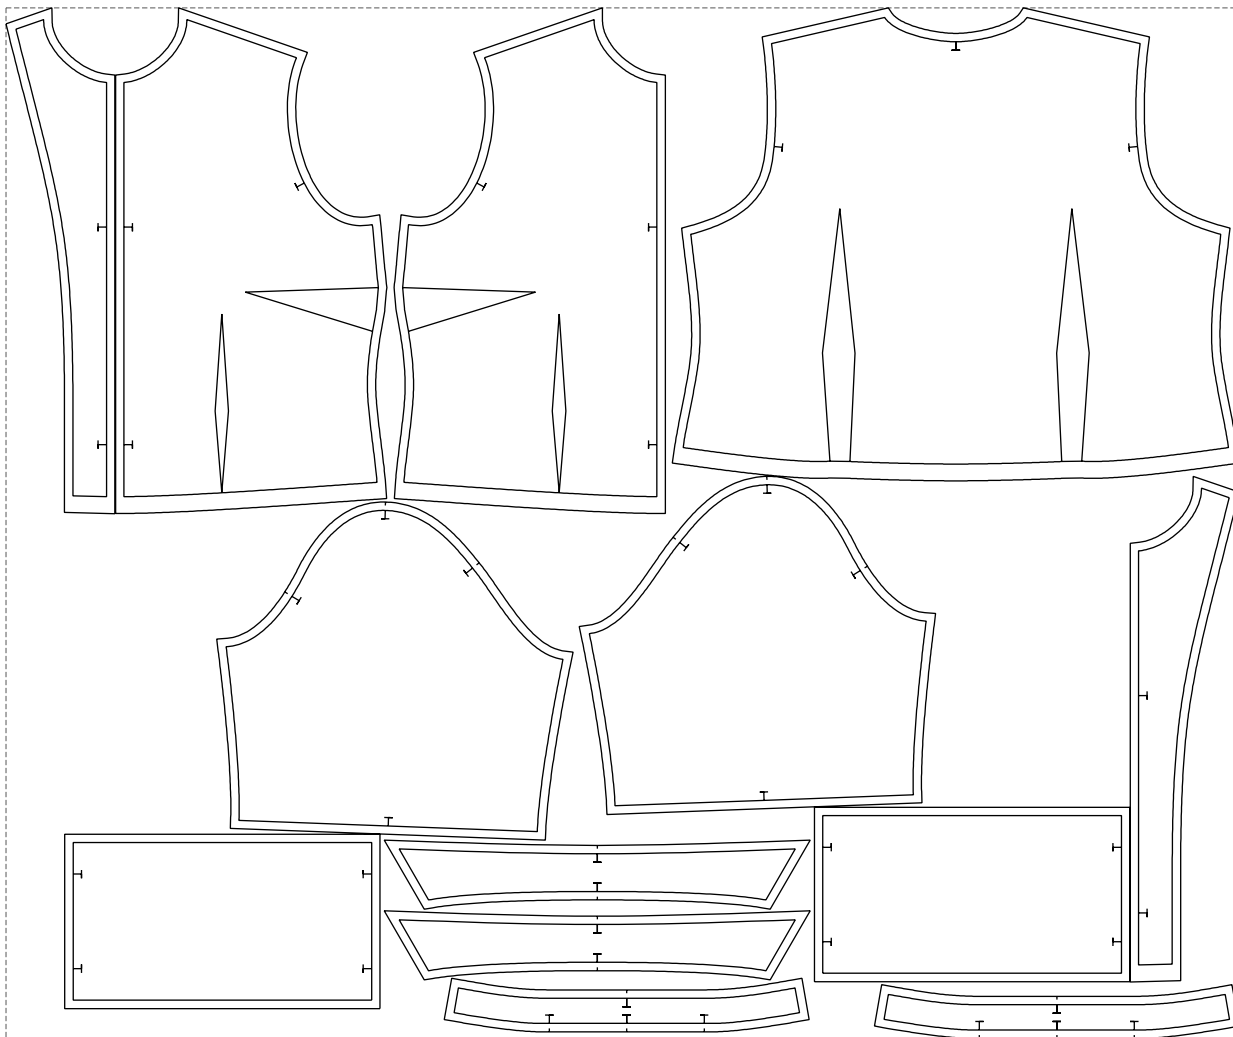

Not for print

Paper size: A4, size:1399.00 x1010.42 mm

# Example

size:1468.80 x1227.32 mm

Maneken =1 ver.0

rz\_1=170

rz\_16=112

rz\_17=96.2

rz\_18=94

rz\_19=120