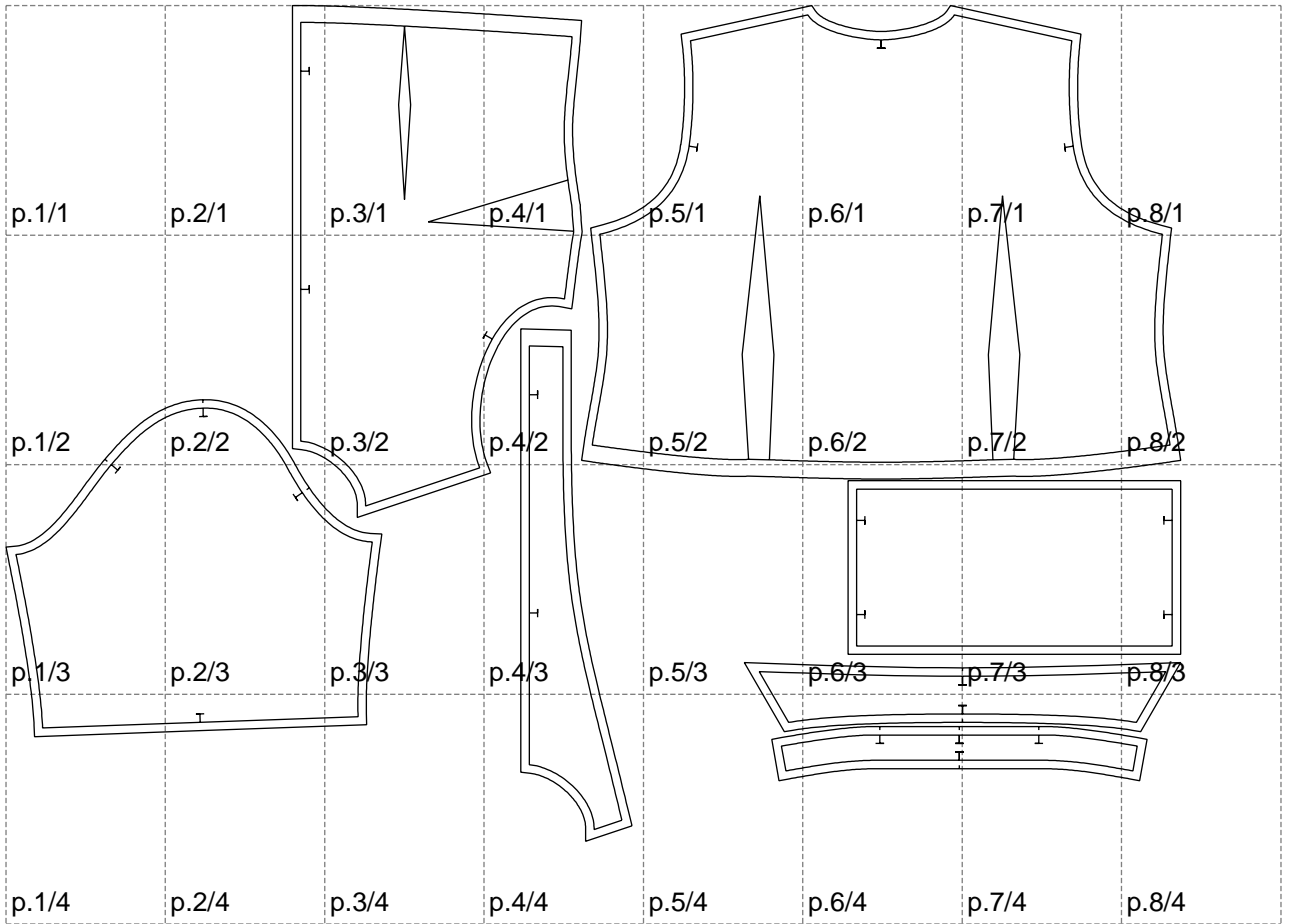

Not for print

Paper size: A4, size:1399.00 x995.06 mm

# Example

size:1488.97 x1314.91 mm

Maneken =1 ver.0

rz\_1=170

rz\_16=120

rz\_17=104

rz\_18=103.6

rz\_19=128

rz\_20=125.1

---

. . . . .  
. . . . .  
. . . . .