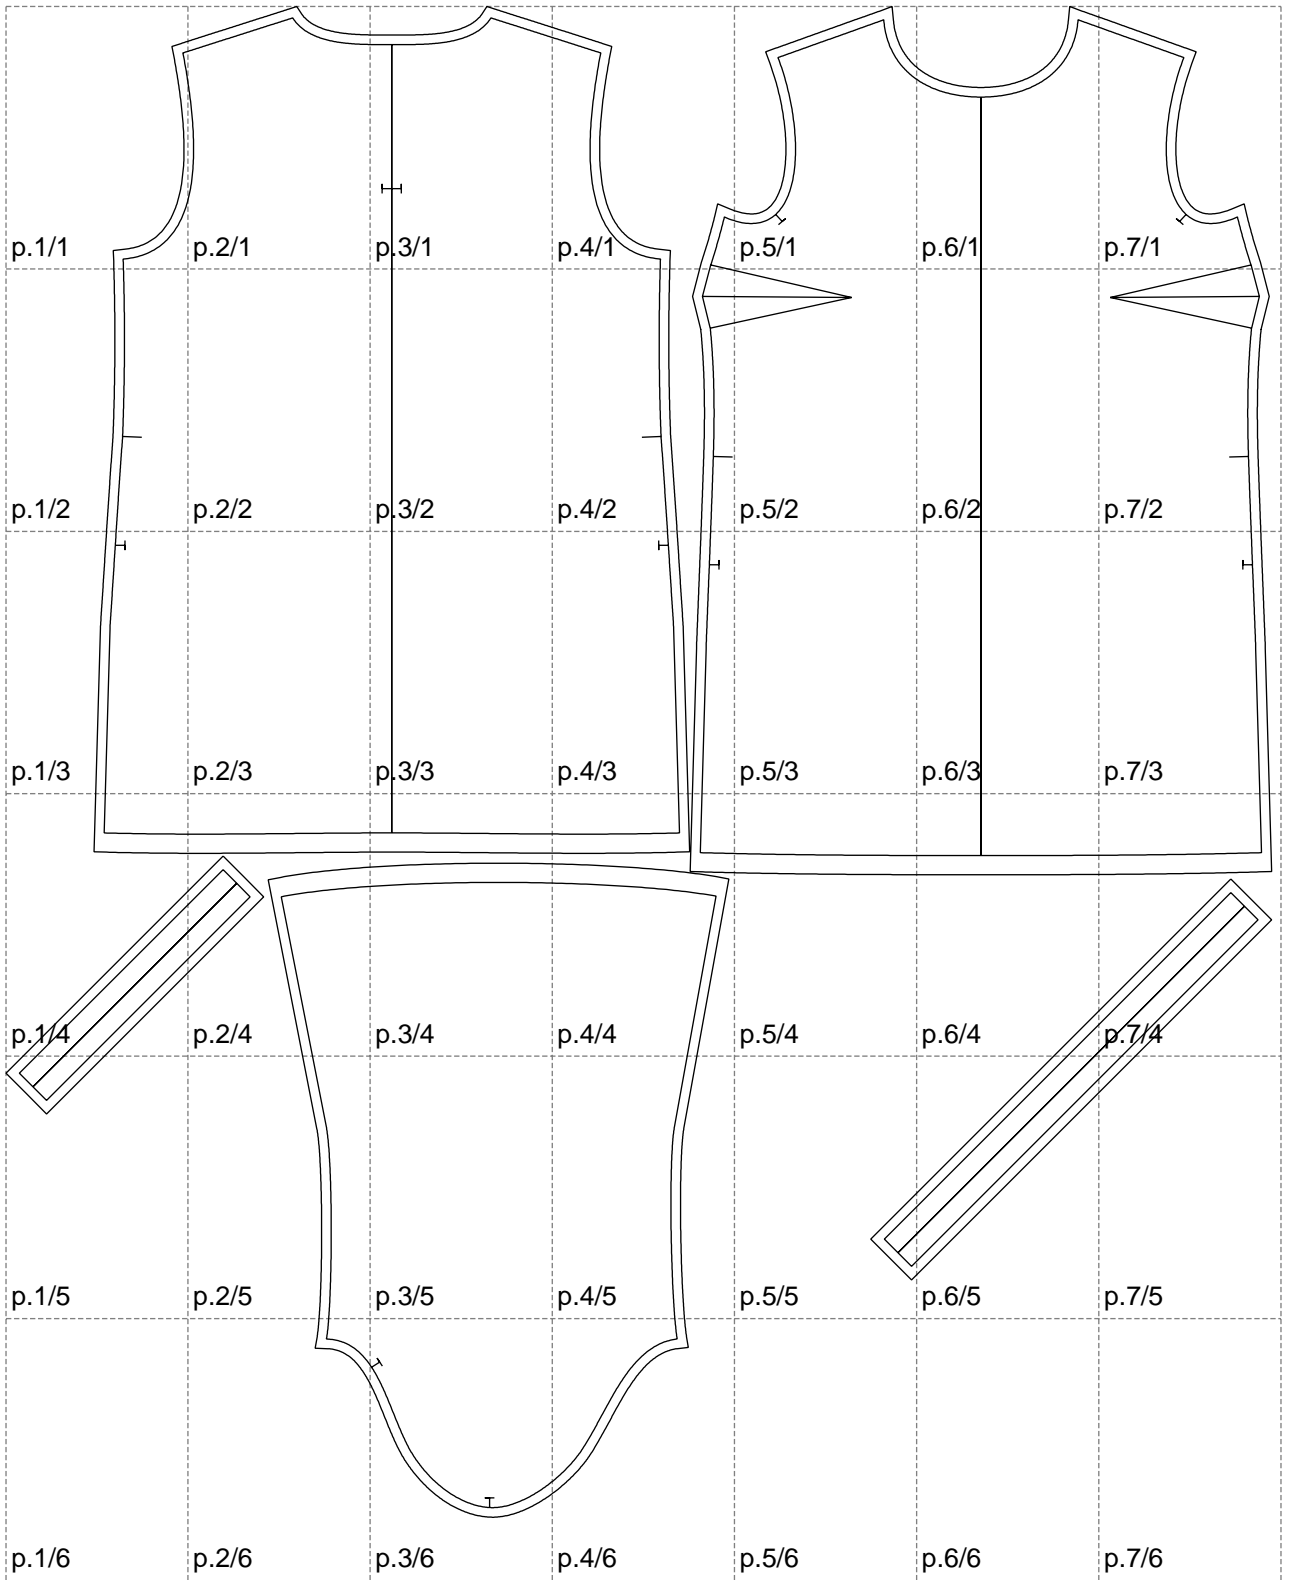

Not for print

Paper size: A4, size:1318.98 x1574.01 mm

# Example

size:1438.99 x1574.58 mm

Maneken =1 ver.0

rz\_1=170

rz\_16=100

rz\_17=85.4

rz\_18=80.2

rz\_19=108

rz\_20=105.4

---

. . . . .  
. . . . .  
. . . . .