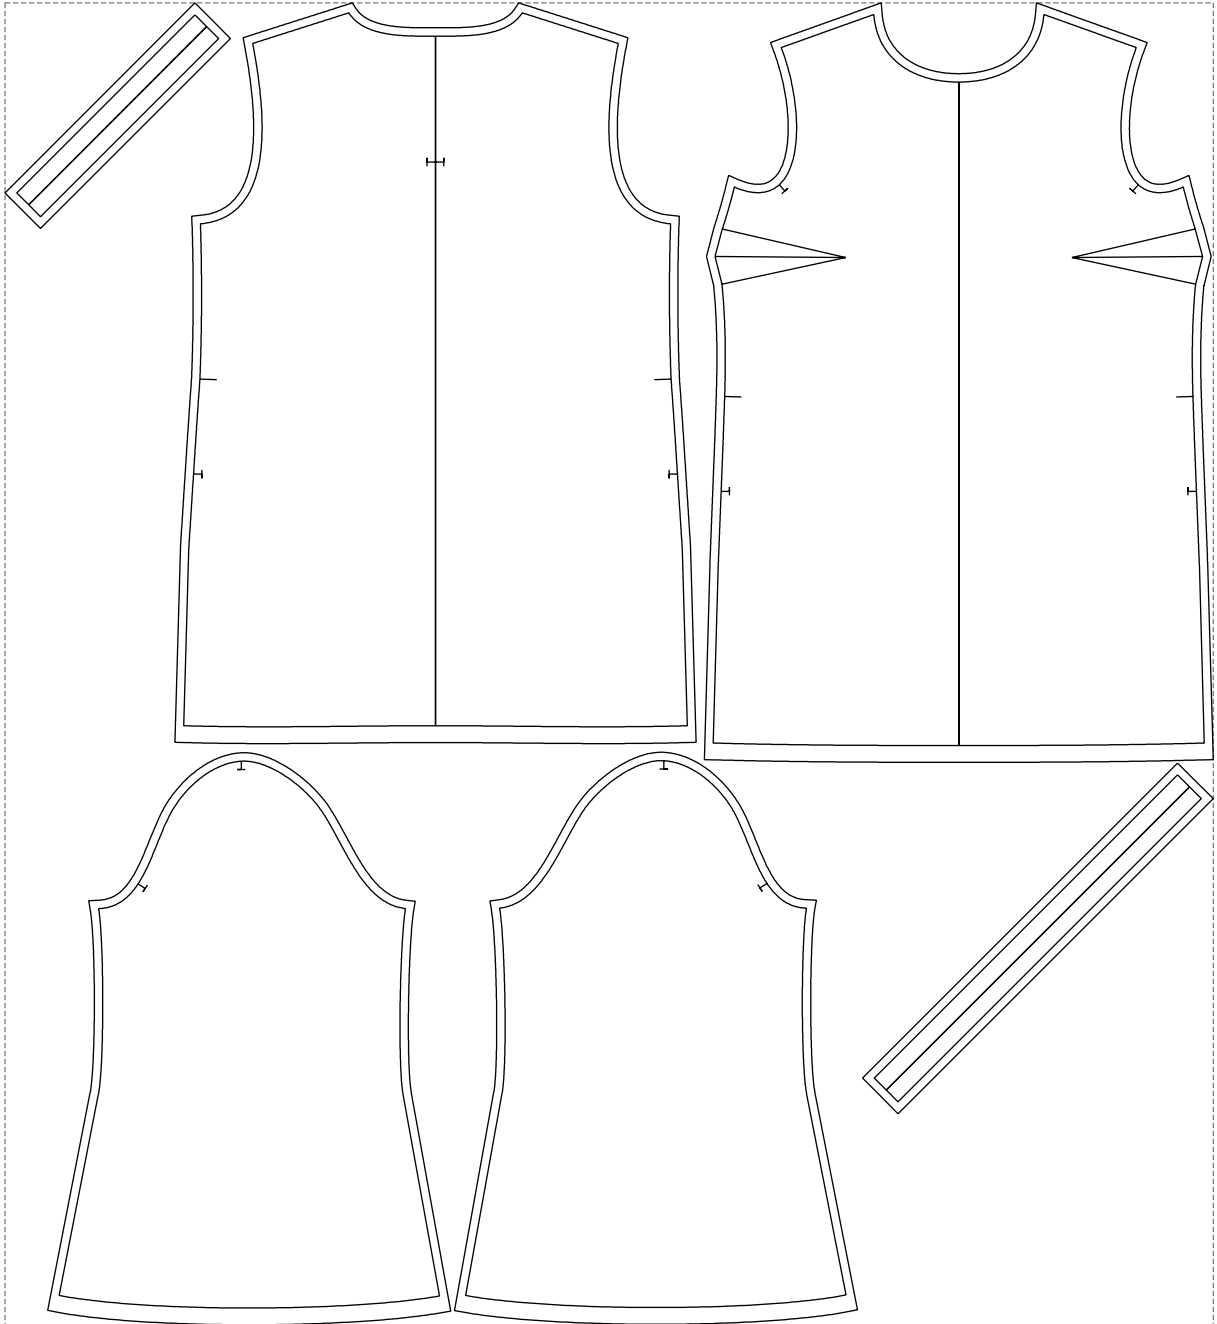

Not for print

Paper size: A4, size:1318.98 x1574.01 mm

# Example

size:1438.99 x1574.58 mm

Maneken =1 ver.0

rz\_1=170

rz\_16=100

rz\_17=85.4

rz\_18=80.2

rz\_19=108

rz\_20=105.4

---

. . . . .  
. . . . .  
. . . . .