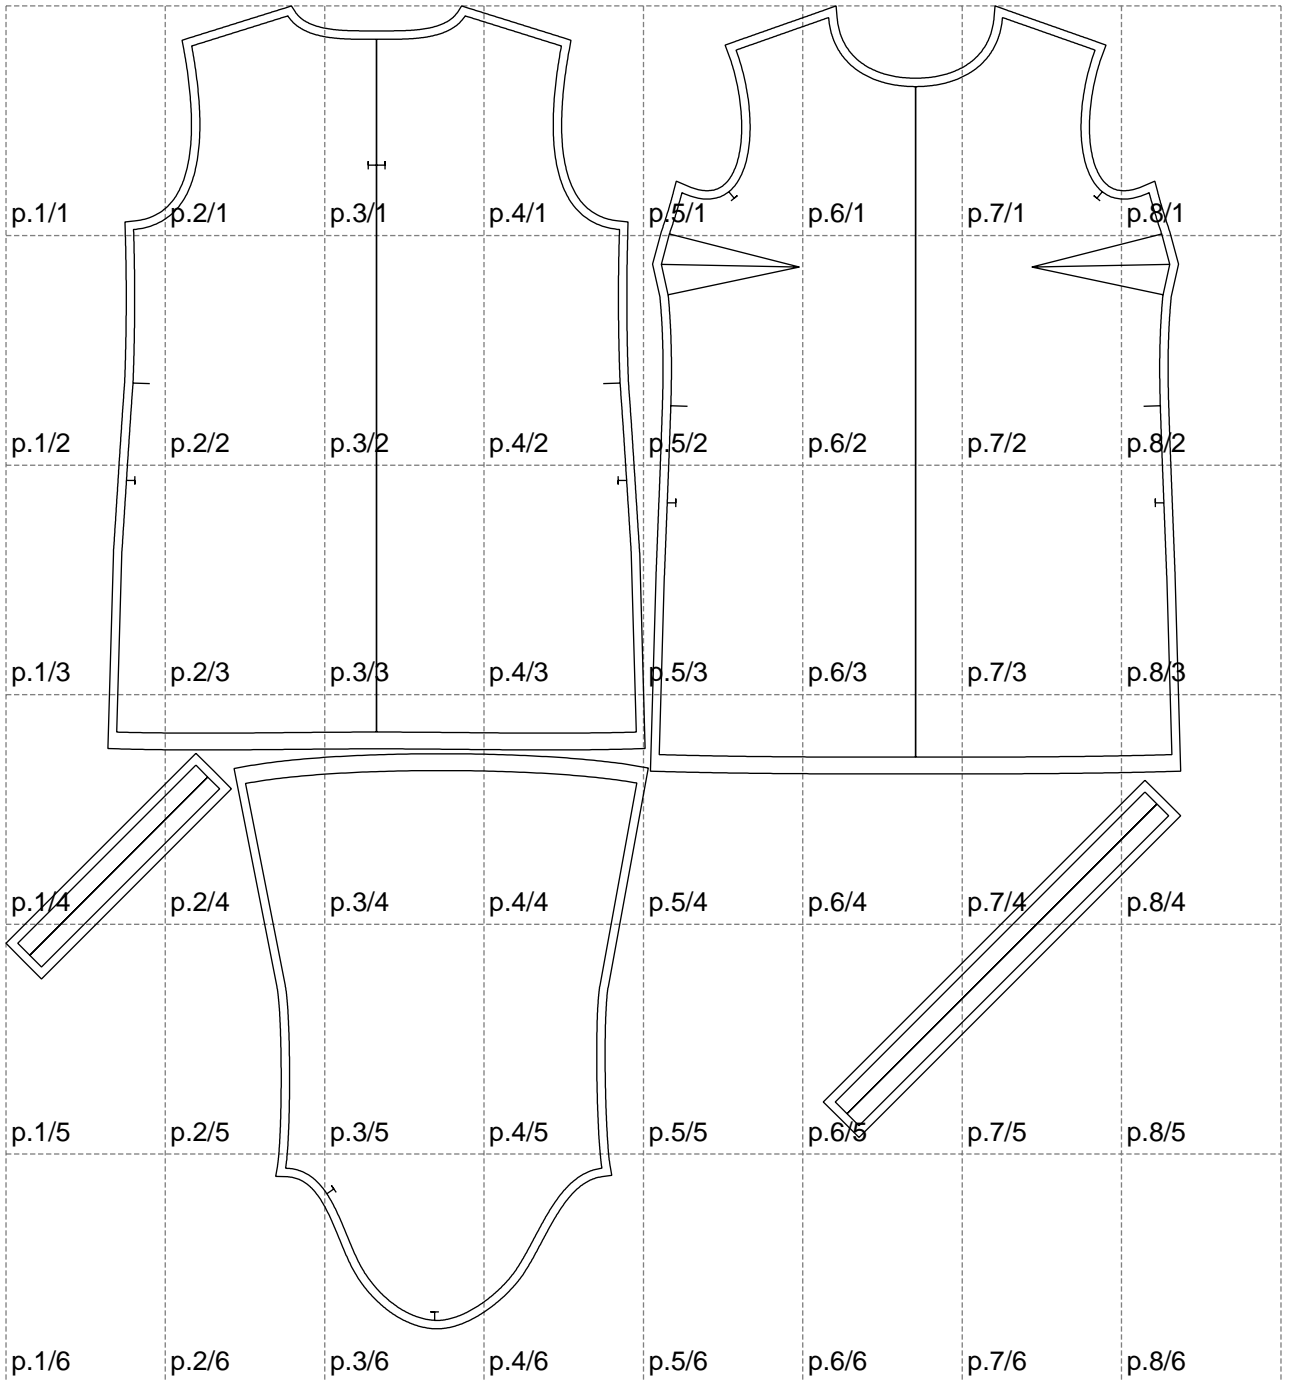

Not for print

Paper size: A4, size:1399.00 x1575.25 mm

# Example

size:1468.99 x1575.25 mm

Maneken =1 ver.0

rz\_1=170

rz\_16=104

rz\_17=88.9

rz\_18=84.4

rz\_19=112

rz\_20=109.3

---

. . . . .  
. . . . .  
. . . . .