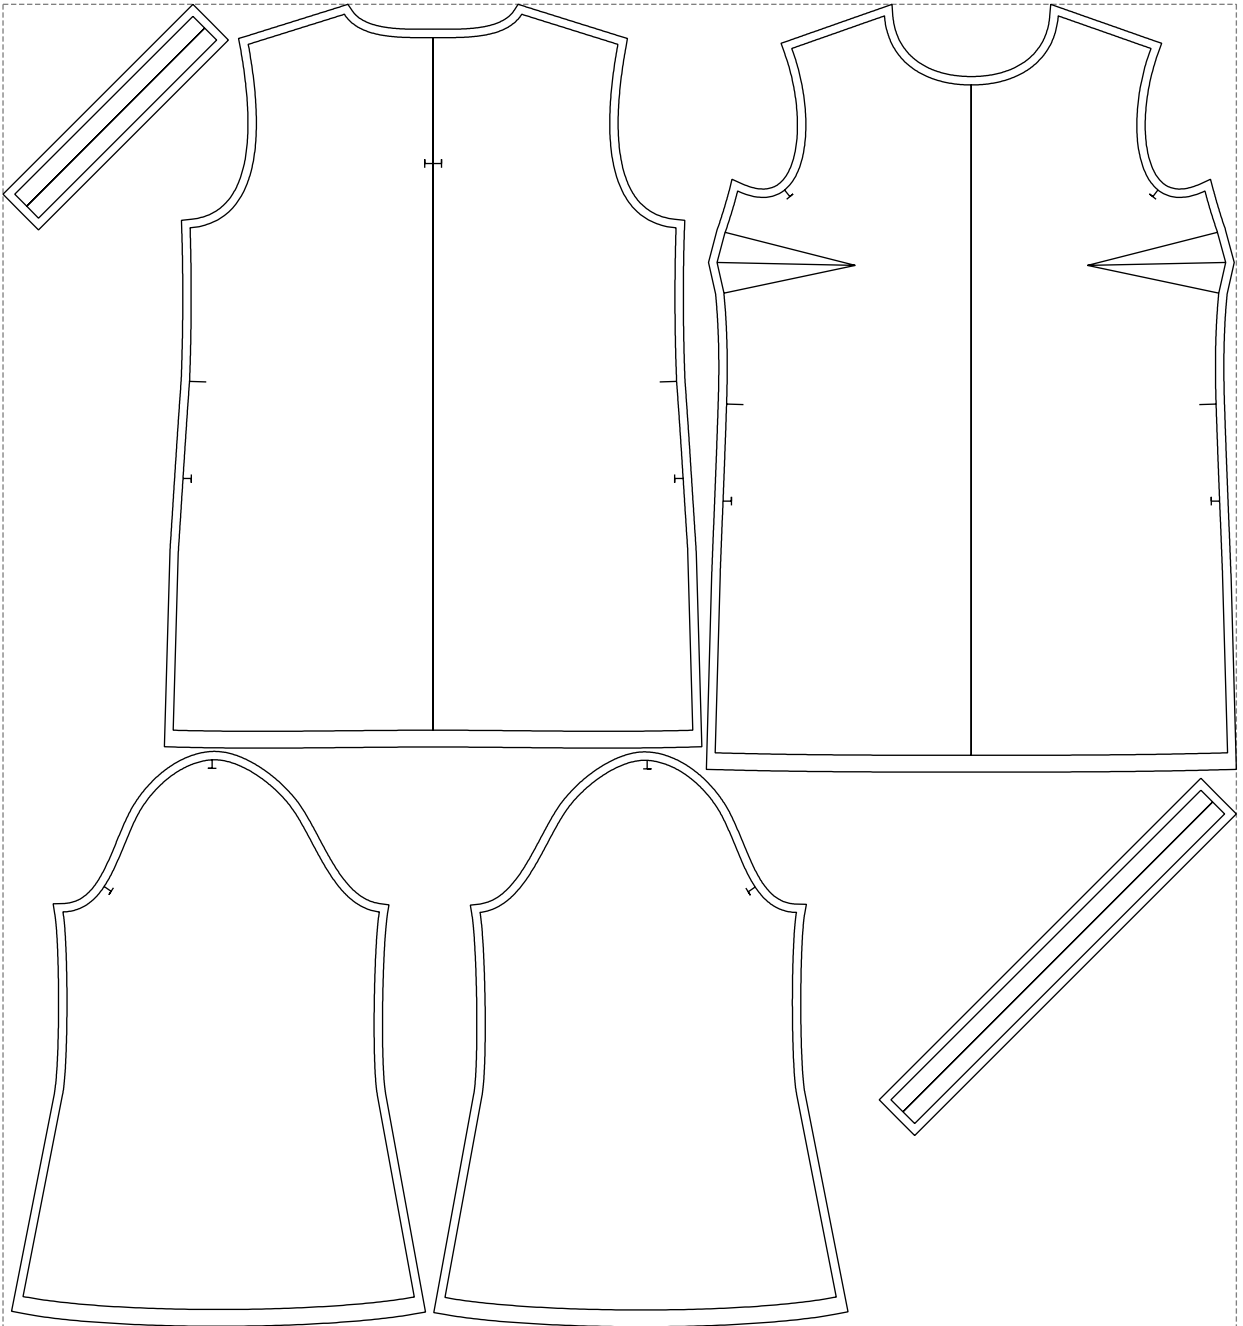

Not for print

Paper size: A4, size:1399.00 x1575.25 mm

# Example

size:1468.99 x1575.25 mm

Maneken =1 ver.0

rz\_1=170

rz\_16=104

rz\_17=88.9

rz\_18=84.4

rz\_19=112