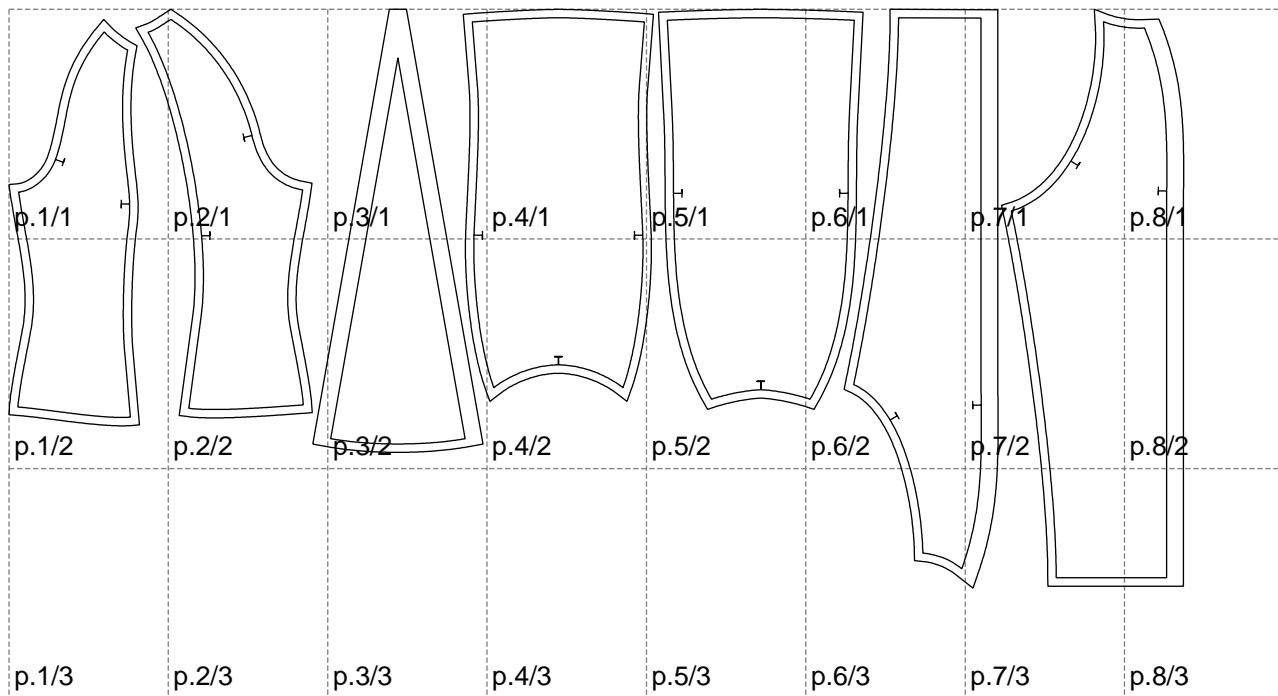

Not for print

Paper size: A4, size:1399.00 x689.17 mm

# Example

size:1499.00 x1176.99 mm

Maneken =1 ver.0

rz\_1=170

rz\_16=92

rz\_17=78.8

rz\_18=71.8

rz\_19=100

rz\_20=98.1

---

. . . . .  
. . . . .  
. . . . .