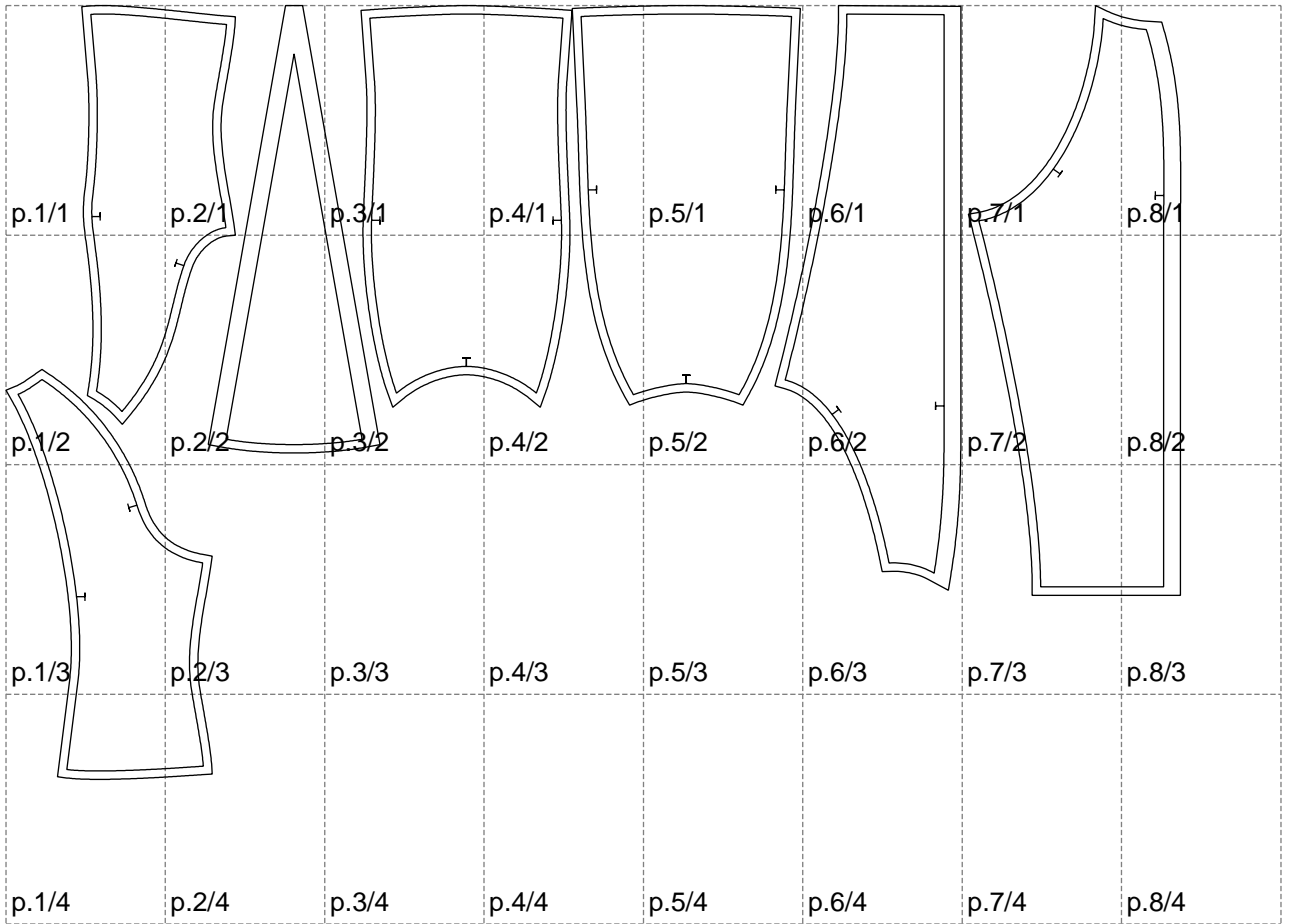

Not for print

Paper size: A4, size:1399.00 x921.43 mm

# Example

size:1499.00 x1341.64 mm

Maneken =1 ver.0

rz\_1=170

rz\_16=108

rz\_17=92.5

rz\_18=89.2

rz\_19=116

rz\_20=113

---

. . . . .  
. . . . .  
. . . . .