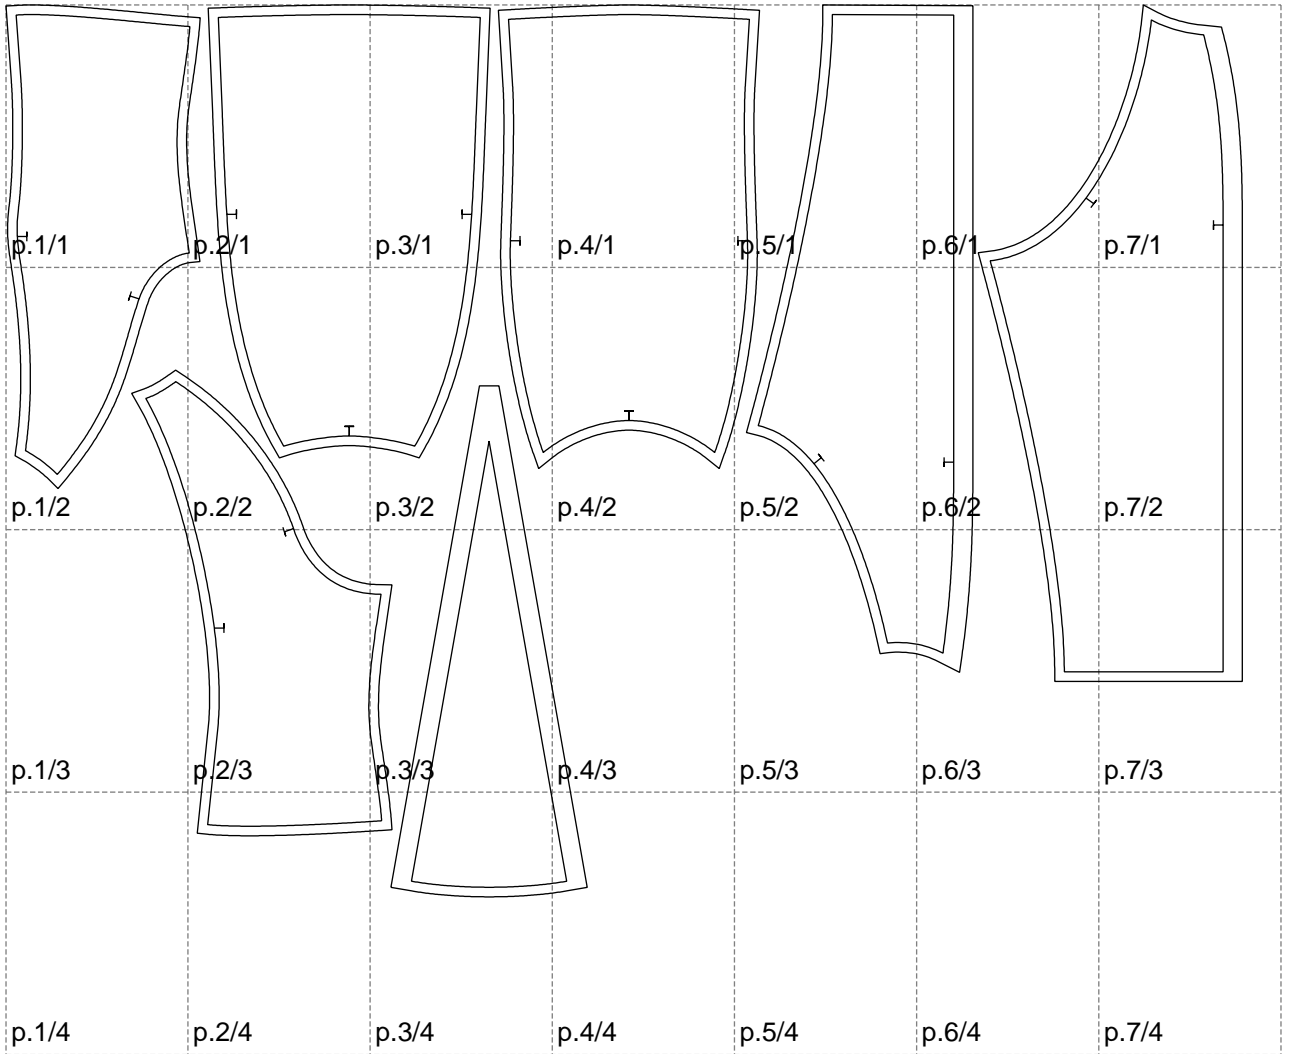

Not for print

Paper size: A4, size:1288.39 x929.29 mm

# Example

size:1418.55 x1440.24 mm

Maneken =1 ver.0

rz\_1=170

rz\_16=120

rz\_17=104

rz\_18=103.6

rz\_19=128

rz\_20=125.1

---

. . . . .  
. . . . .  
. . . . .