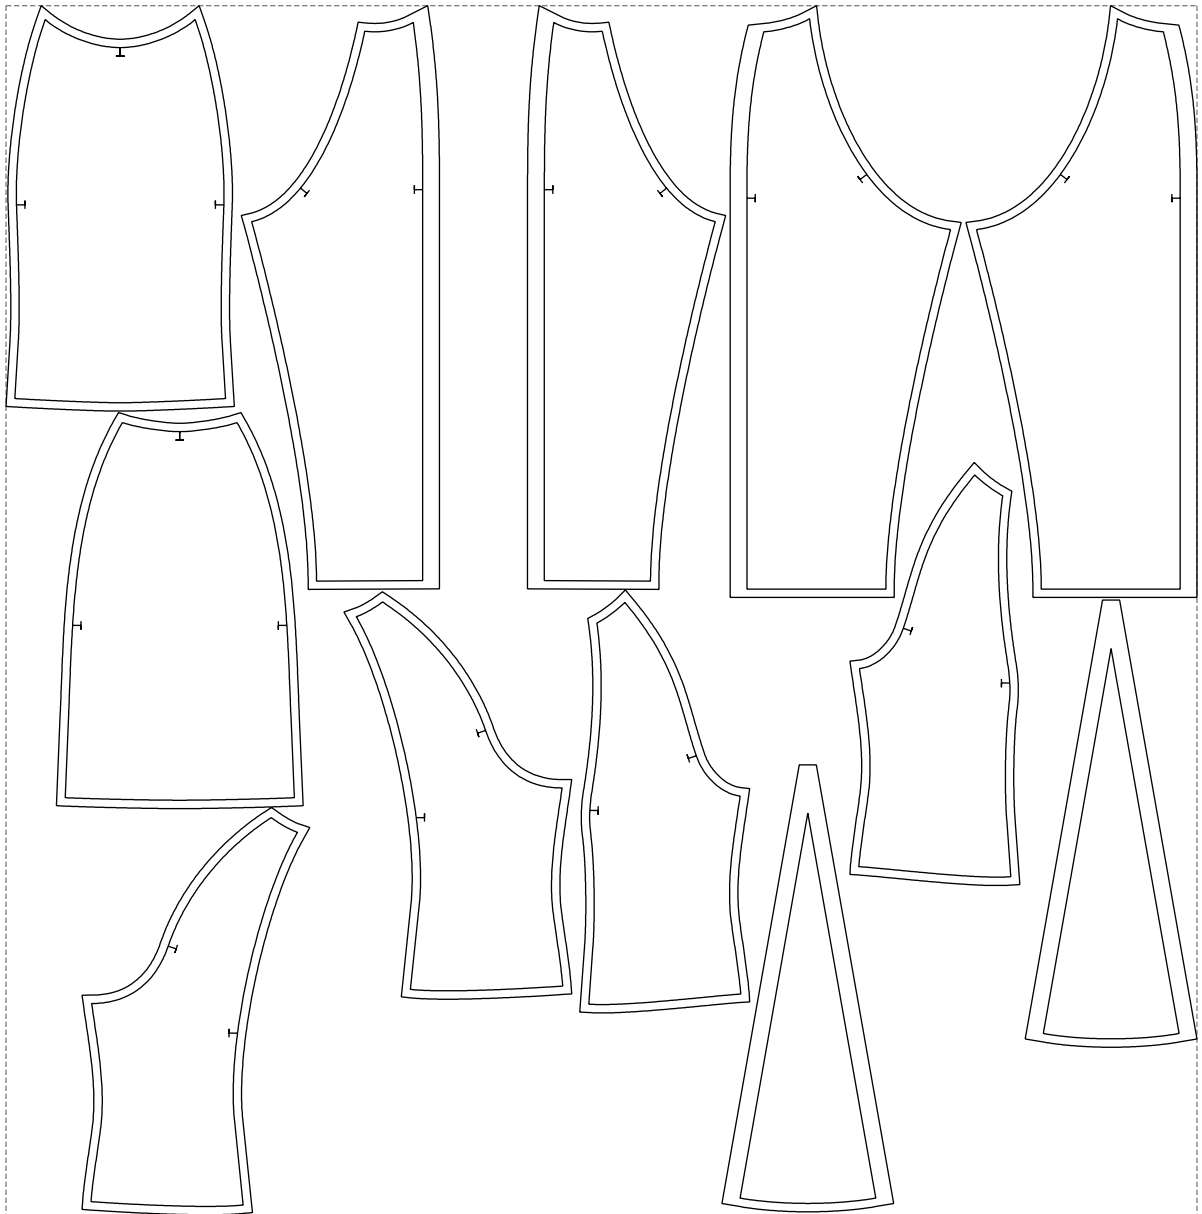

# Example

size:1418.55 x1440.24 mm

Maneken =1 ver.0

rz\_1=170

rz\_16=120

rz\_17=104

rz\_18=103.6

rz\_19=128