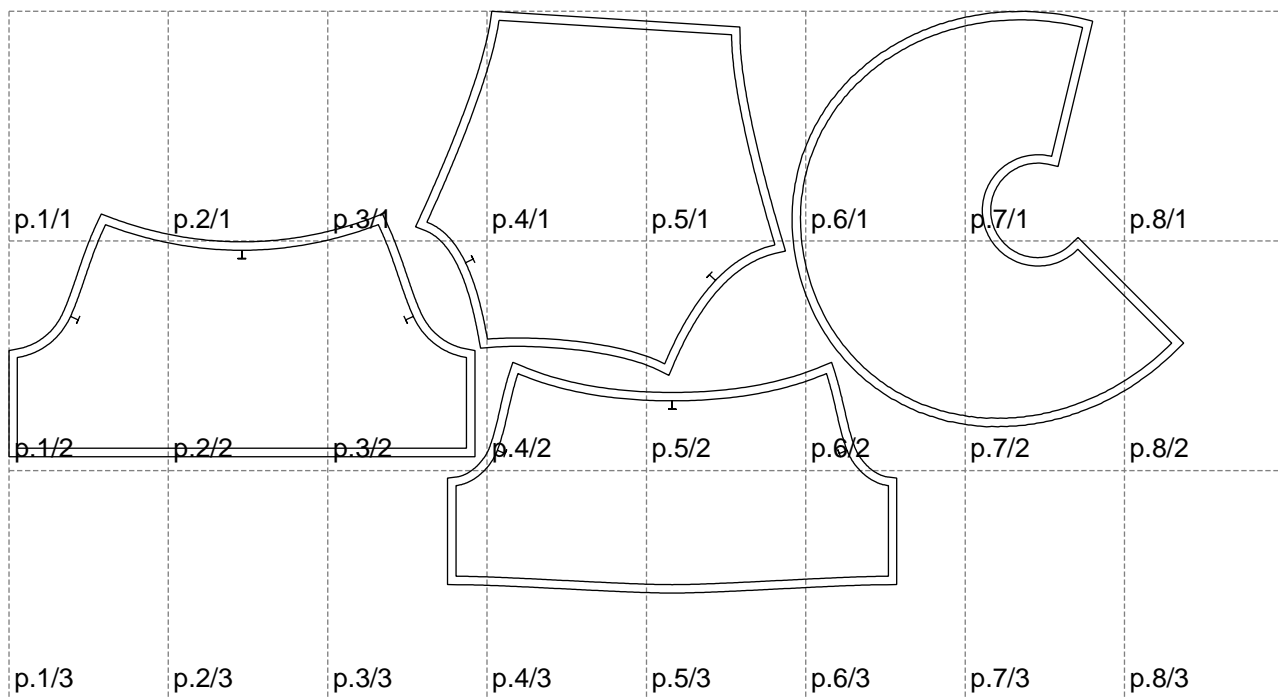

Not for print

Paper size: A4, size:1399.00 x692.66 mm

# Example

size:1438.53 x1038.36 mm

Maneken =1 ver.0

rz\_1=170

rz\_16=100

rz\_17=85.4

rz\_18=80.2

rz\_19=108

rz\_20=105.4

---

. . . . .  
. . . . .  
. . . . .