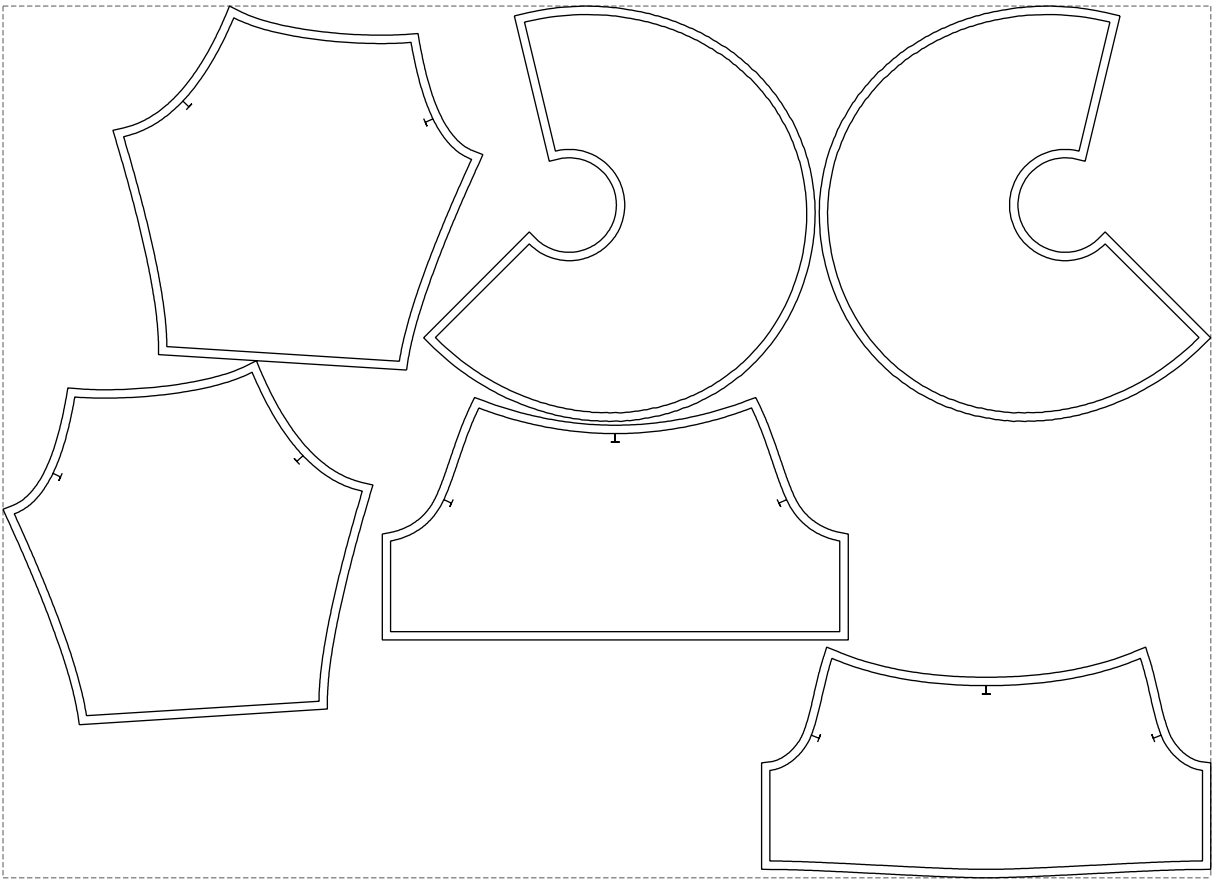

Not for print

Paper size: A4, size:1399.00 x692.66 mm

# Example

size:1438.53 x1038.36 mm

Maneken =1 ver.0

rz\_1=170

rz\_16=100

rz\_17=85.4

rz\_18=80.2

rz\_19=108

rz\_20=105.4

---

. . . . .  
. . . . .  
. . . . .