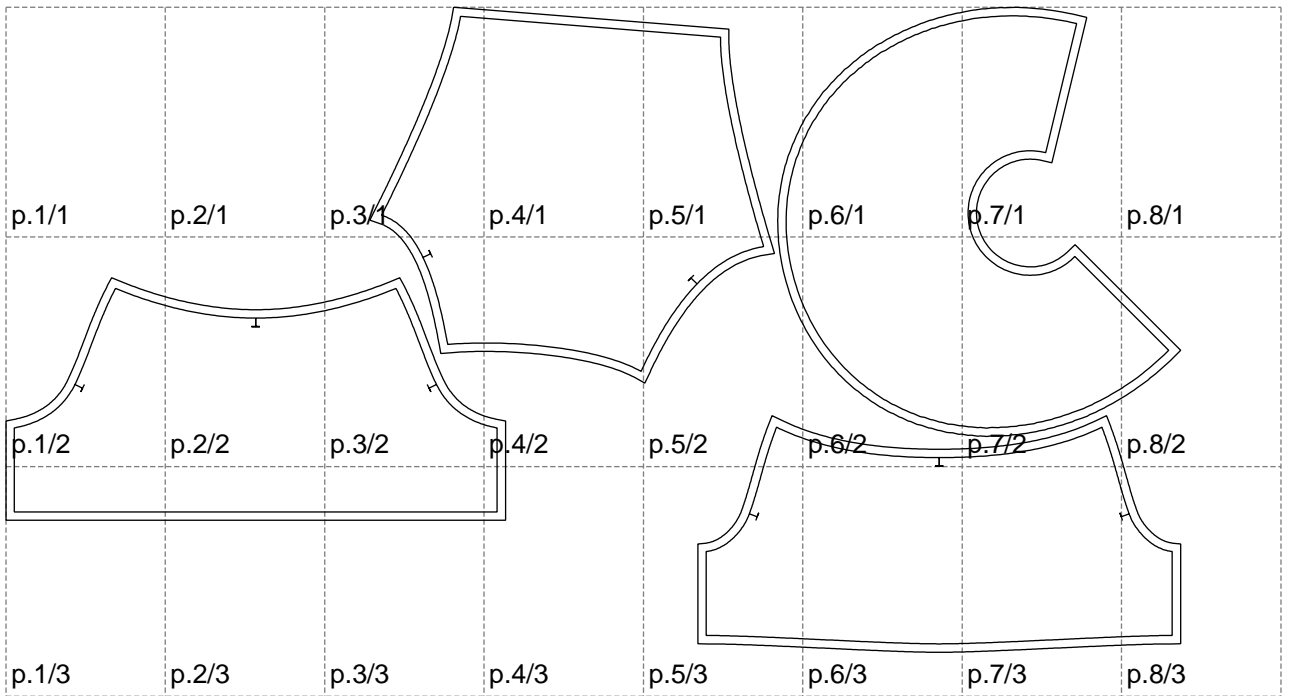

Not for print

Paper size: A4, size:1399.00 x767.95 mm

# Example

size:1478.86 x1067.56 mm

Maneken =1 ver.0

rz\_1=170

rz\_16=108

rz\_17=92.5

rz\_18=89.2

rz\_19=116

rz\_20=113

---

. . . . .  
. . . . .  
. . . . .