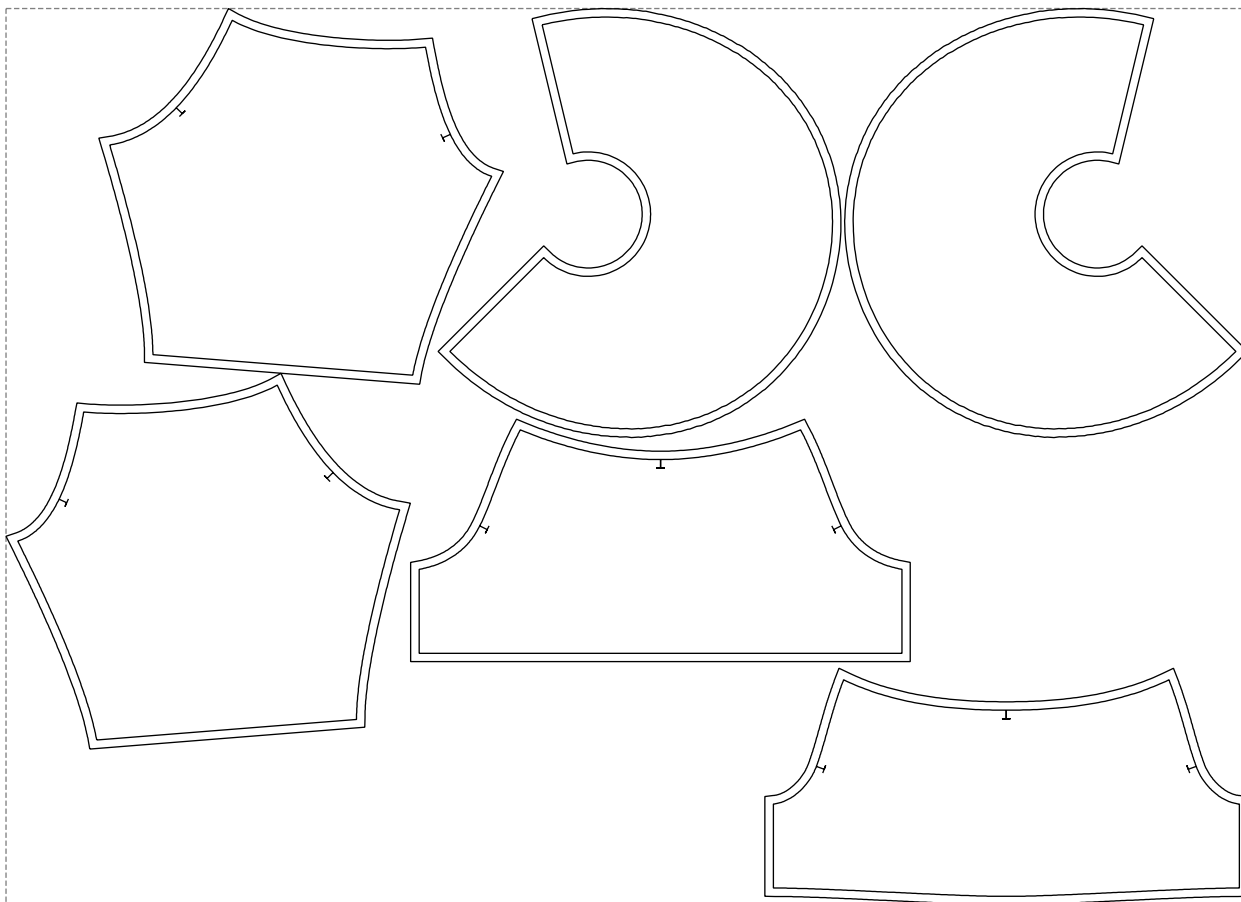

Not for print

Paper size: A4, size:1399.00 x767.95 mm

# Example

size:1478.86 x1067.56 mm

Maneken =1 ver.0

rz\_1=170

rz\_16=108

rz\_17=92.5

rz\_18=89.2

rz\_19=116

rz\_20=113

---

. . . . .  
. . . . .  
. . . . .