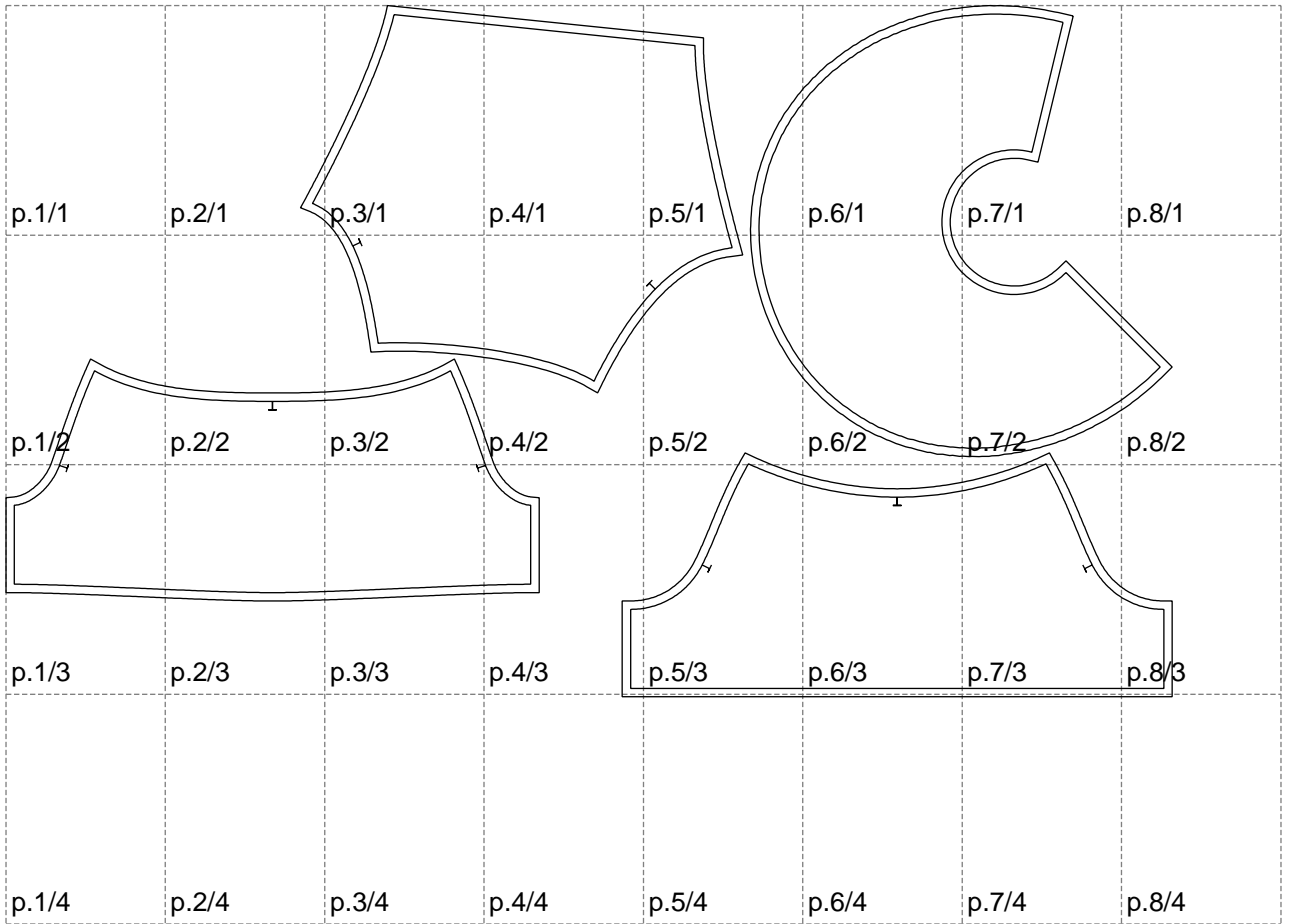

Not for print

Paper size: A4, size:1388.95 x823.01 mm

# Example

size:1468.93 x1092.28 mm

Maneken =1 ver.0

rz\_1=170

rz\_16=120

rz\_17=104

rz\_18=103.6

rz\_19=128

rz\_20=125.1

---

. . . . .  
. . . . .  
. . . . .