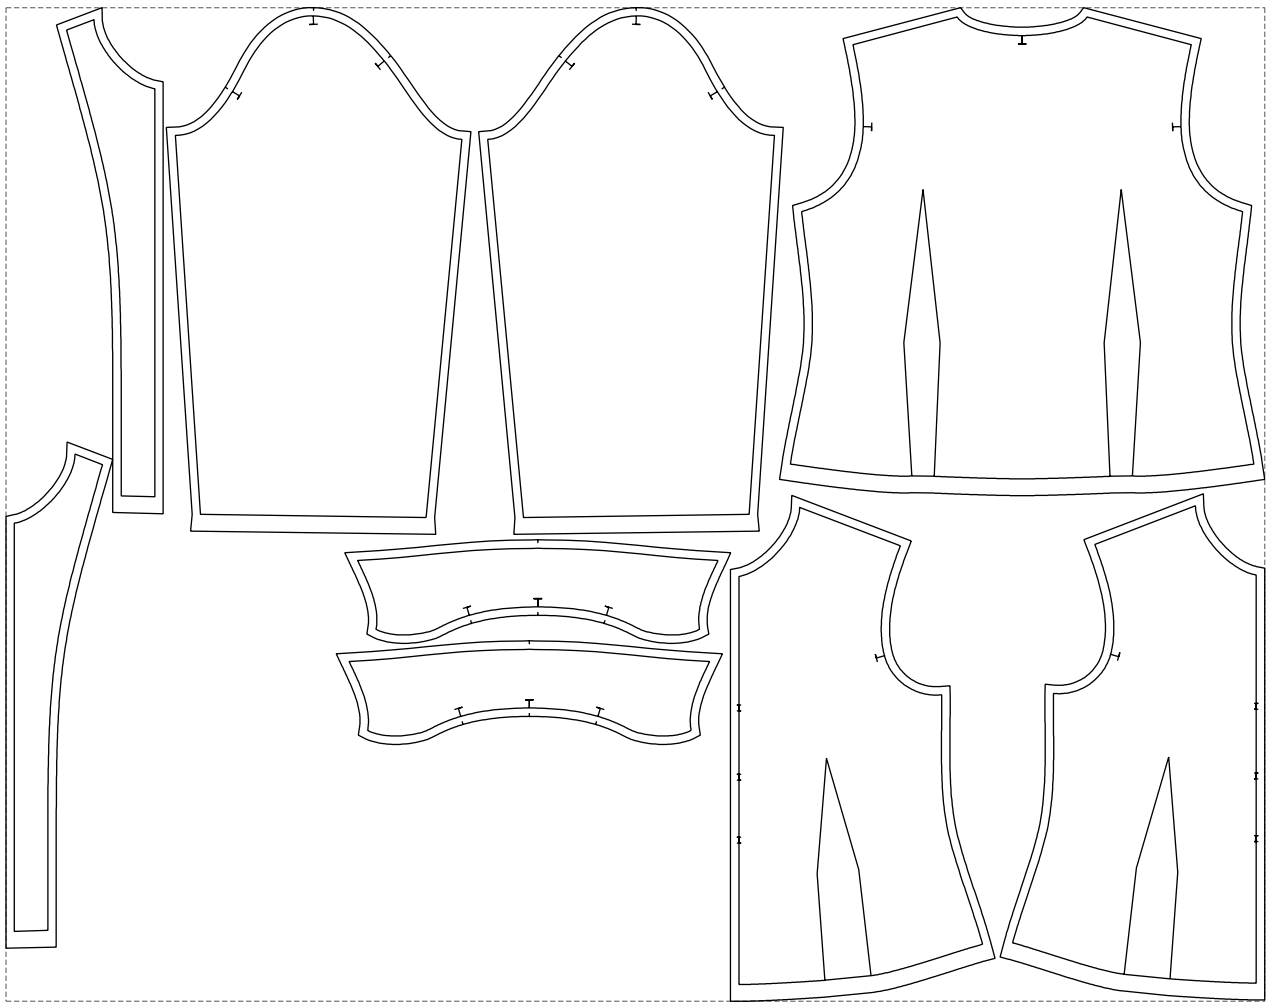

Not for print

Paper size: A4, size:1358.94 x706.73 mm

# Example

size:1499.00 x1183.73 mm

Maneken =1 ver.0

rz\_1=170

rz\_16=88

rz\_17=75.6

rz\_18=67.6

rz\_19=96