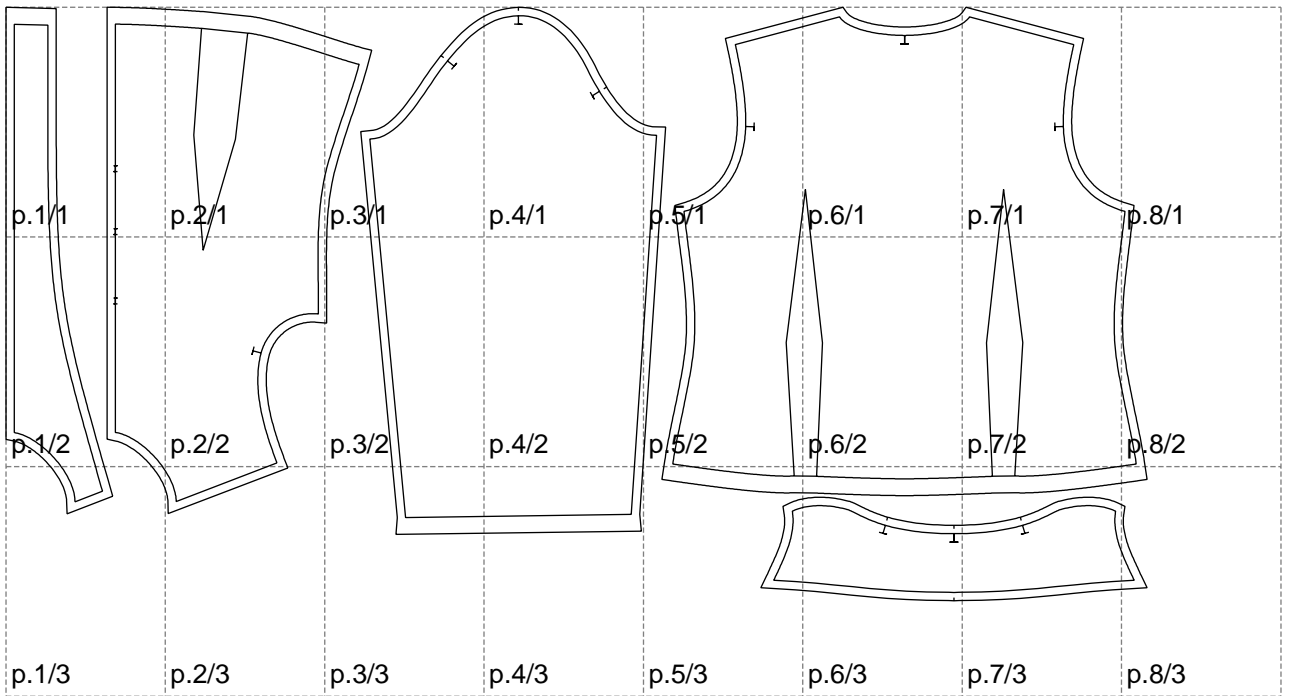

Not for print

Paper size: A4, size:1358.94 x706.73 mm

# Example

size:1499.00 x1183.73 mm

Maneken =1 ver.0

rz\_1=170

rz\_16=88

rz\_17=75.6

rz\_18=67.6

rz\_19=96

rz\_20=94.6

---

. . . . .  
. . . . .  
. . . . .