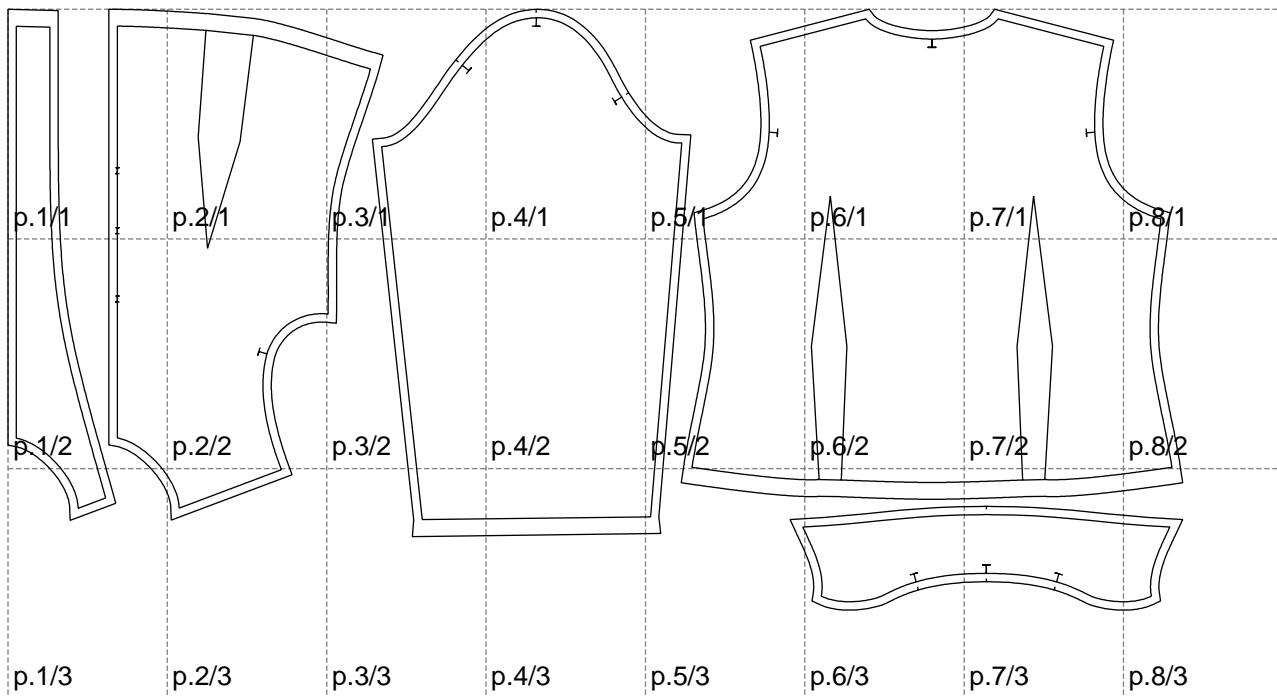

Not for print

Paper size: A4, size:1399.00 x715.36 mm

# Example

size:1499.00 x1213.60 mm

Maneken =1 ver.0

rz\_1=170

rz\_16=92

rz\_17=78.8

rz\_18=71.8

rz\_19=100

rz\_20=98.1

---

. . . . .  
. . . . .  
. . . . .