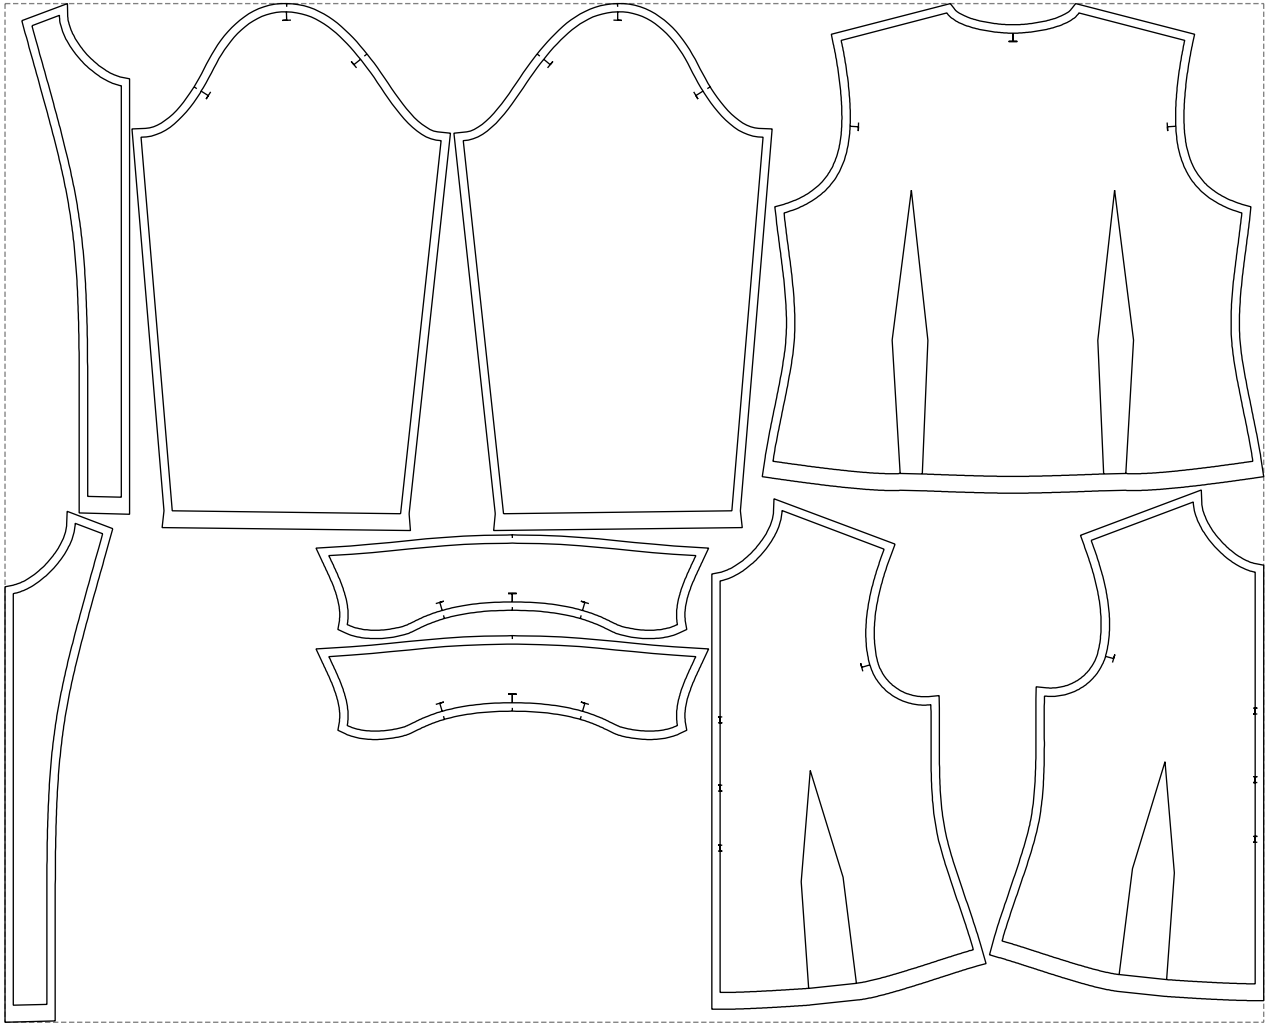

Not for print

Paper size: A4, size:1399.00 x715.36 mm

# Example

size:1499.00 x1213.60 mm

Maneken =1 ver.0

rz\_1=170

rz\_16=92

rz\_17=78.8

rz\_18=71.8

rz\_19=100