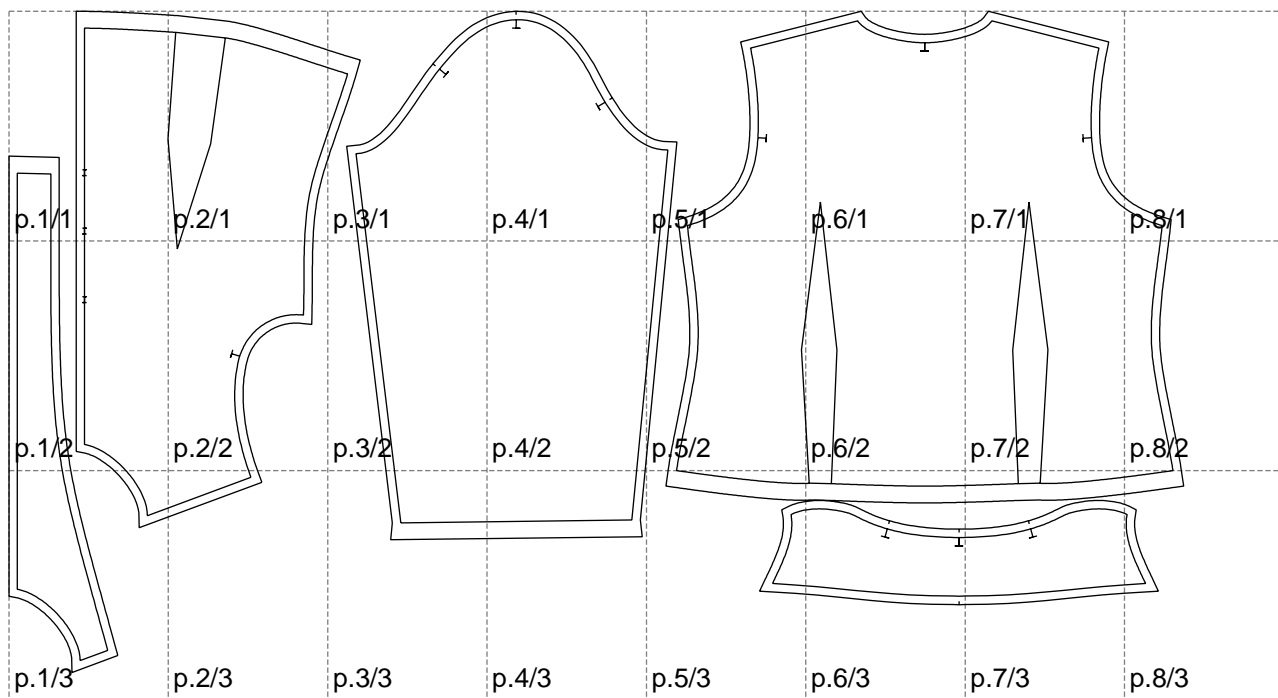

Not for print

Paper size: A4, size:1399.00 x787.29 mm

# Example

size:1499.00 x1347.17 mm

Maneken =1 ver.0

rz\_1=170

rz\_16=96

rz\_17=82

rz\_18=76

rz\_19=104

rz\_20=101.8

---

. . . . .  
. . . . .  
. . . . .