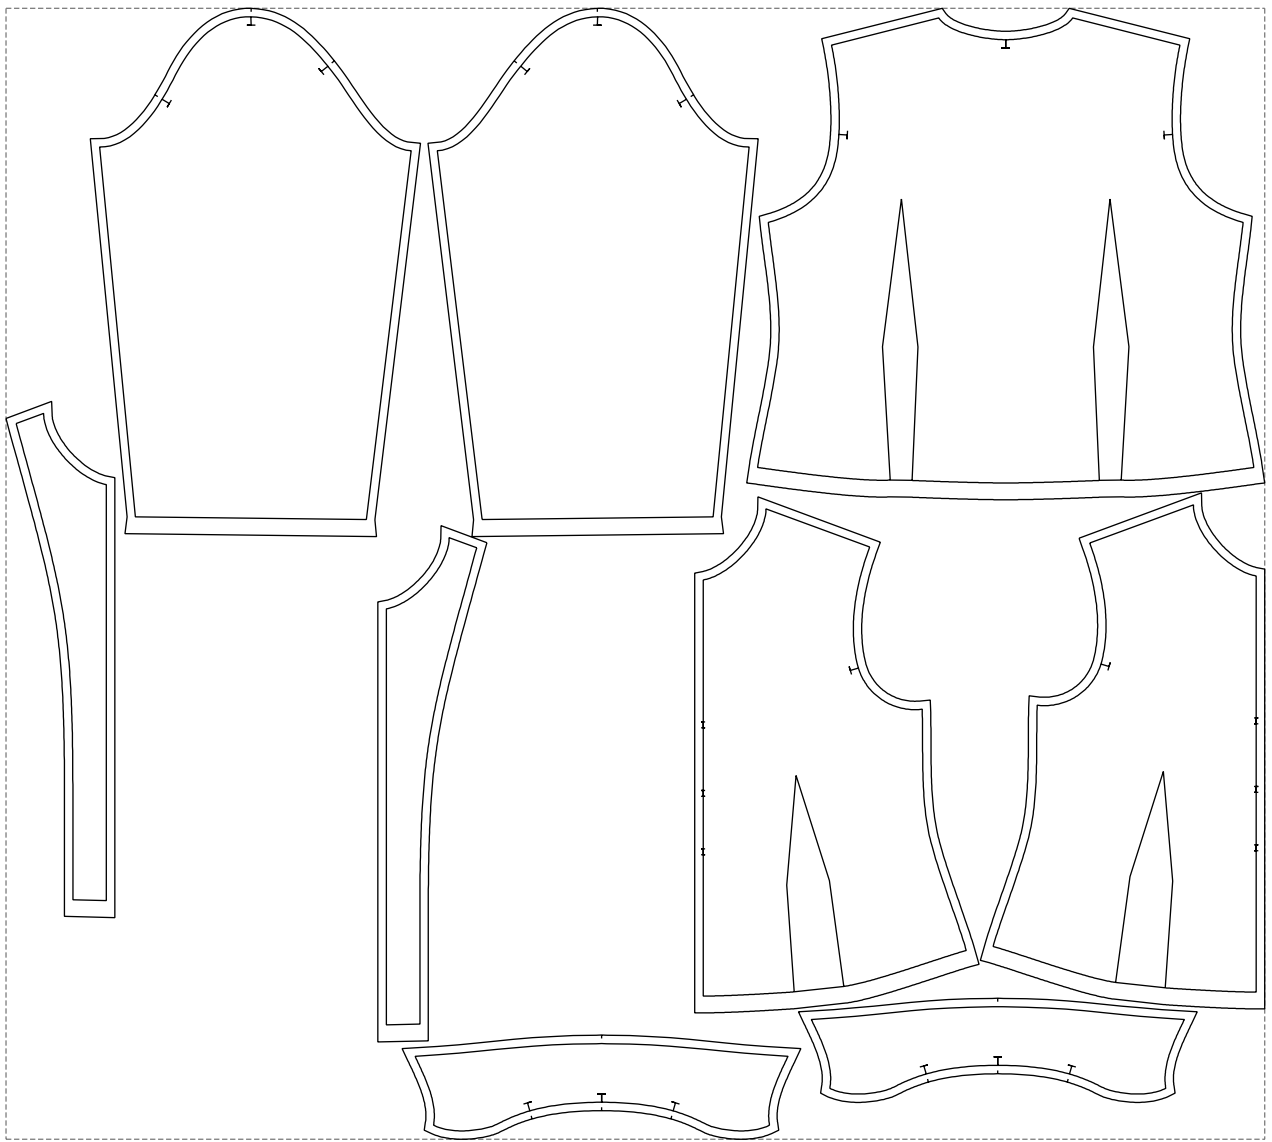

Not for print

Paper size: A4, size:1399.00 x787.29 mm

# Example

size:1499.00 x1347.17 mm

Maneken =1 ver.0

rz\_1=170

rz\_16=96

rz\_17=82

rz\_18=76

rz\_19=104

rz\_20=101.8

---

. . . . .  
. . . . .  
. . . . .