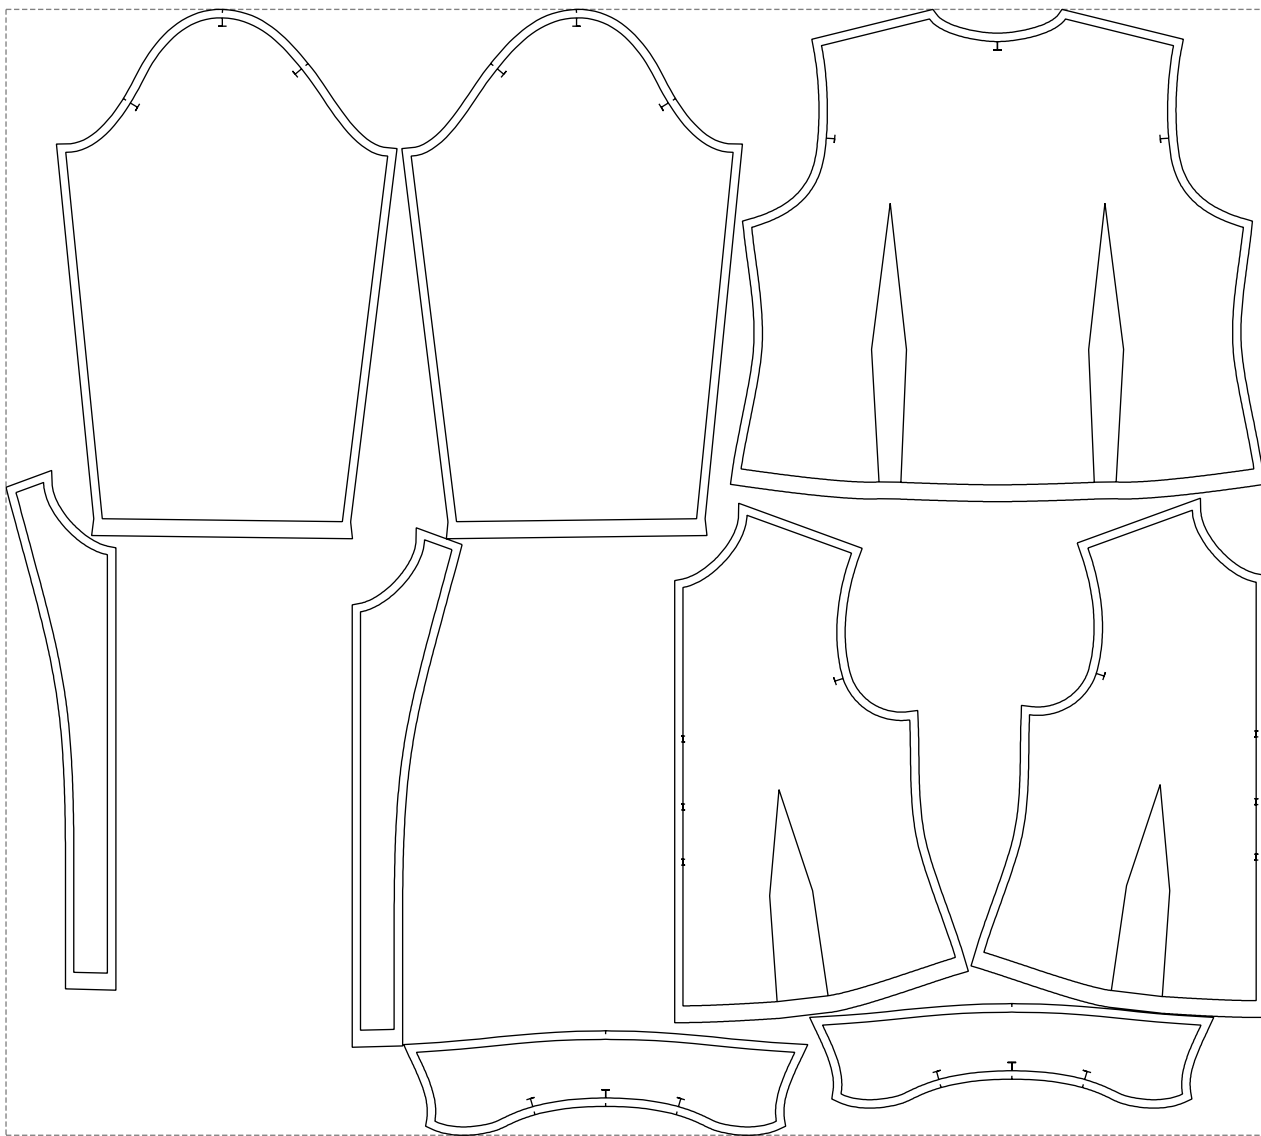

Not for print

Paper size: A4, size:1358.64 x992.24 mm

# Example

size:1499.00 x1341.13 mm

Maneken =1 ver.0

rz\_1=170

rz\_16=100

rz\_17=85.4

rz\_18=80.2

rz\_19=108

rz\_20=105.4

---

. . . . .  
. . . . .  
. . . . .