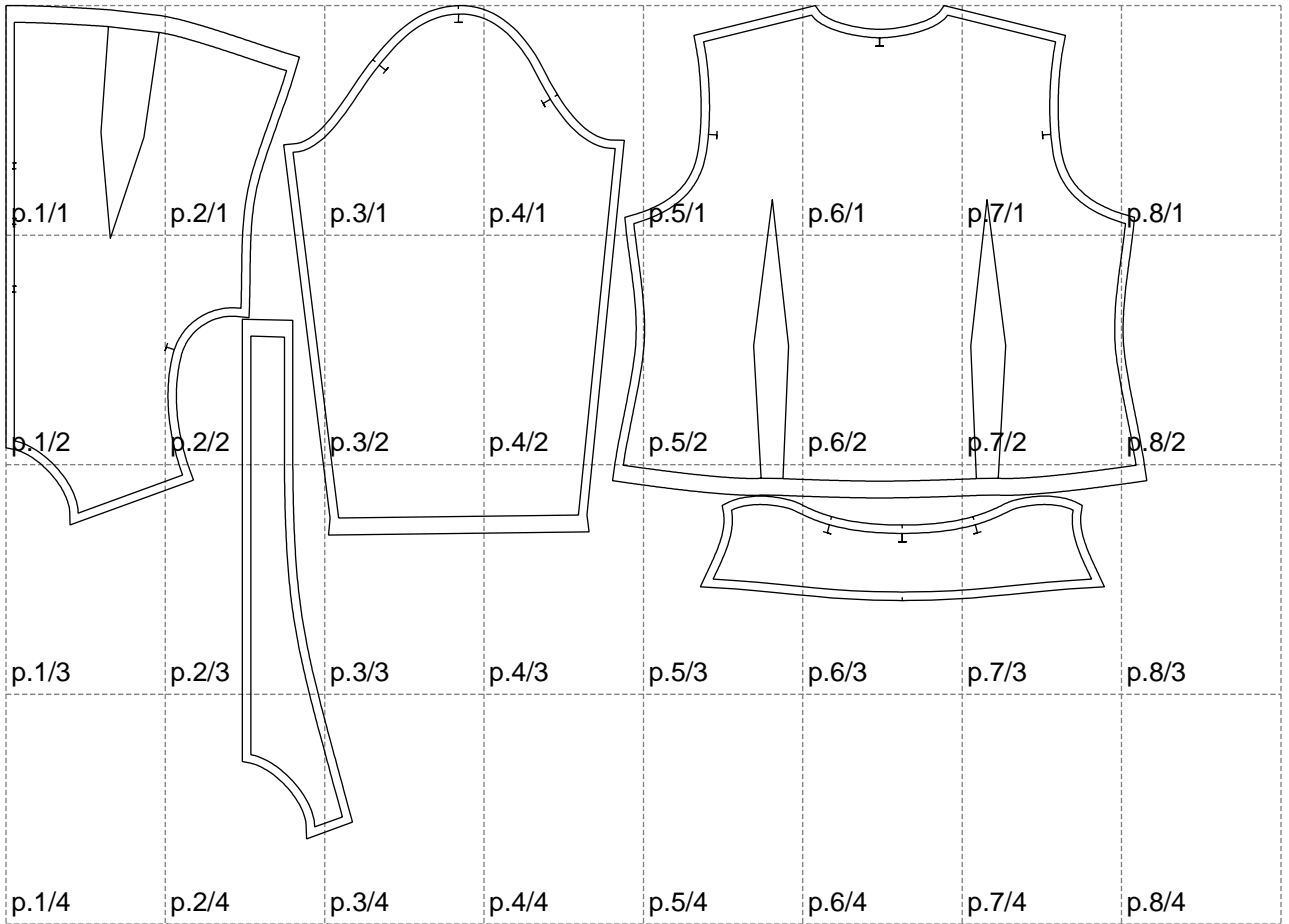

Not for print

Paper size: A4, size:1358.64 x992.24 mm

# Example

size:1499.00 x1341.13 mm

Maneken =1 ver.0

rz\_1=170

rz\_16=100

rz\_17=85.4

rz\_18=80.2

rz\_19=108

rz\_20=105.4

---

. . . . .  
. . . . .  
. . . . .