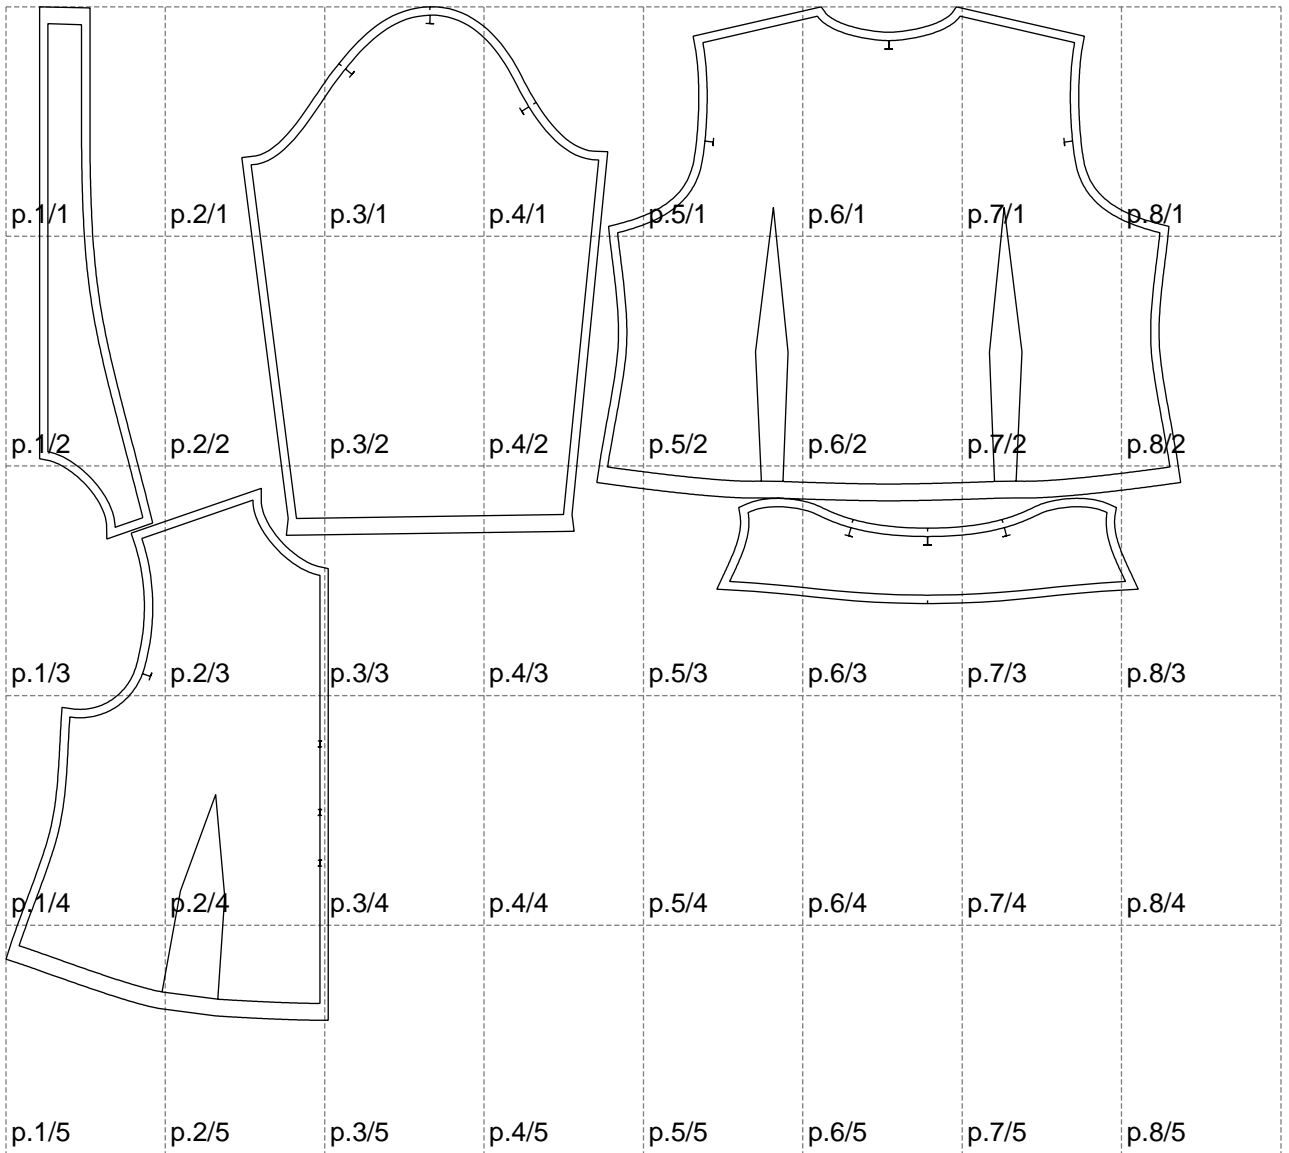

Not for print

Paper size: A4, size:1399.00 x1206.81 mm

# Example

size:1478.94 x1438.07 mm

Maneken =1 ver.0

rz\_1=170

rz\_16=112

rz\_17=96.2

rz\_18=94

rz\_19=120

rz\_20=117

---

. . . . .  
. . . . .  
. . . . .