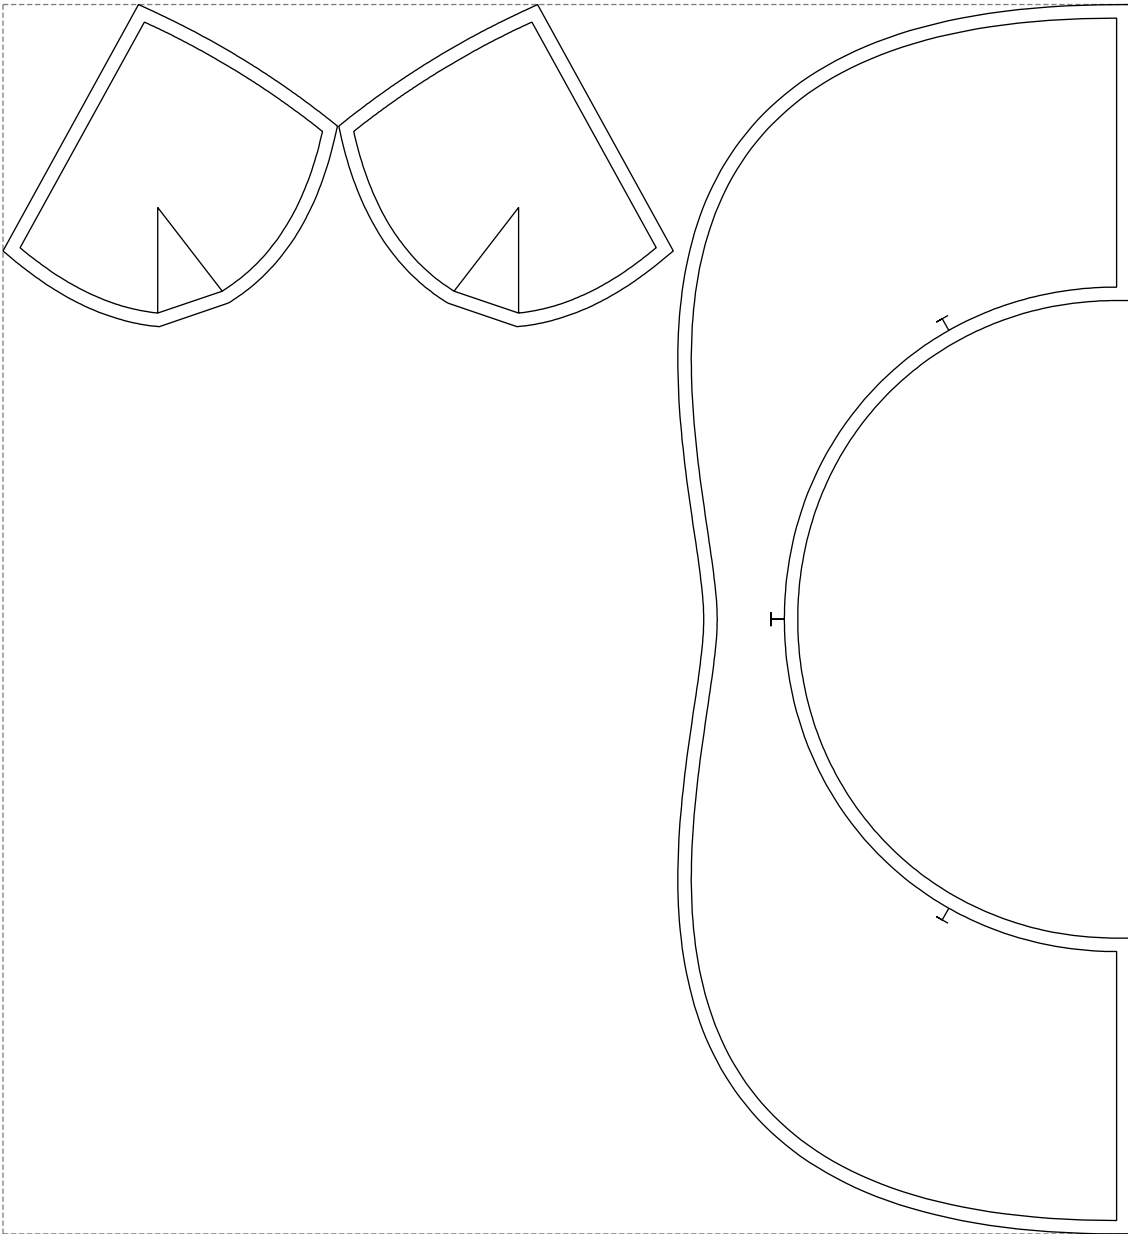

Not for print

Paper size: A4, size:578.99 x915.26 mm

# Example

size:838.99 x915.26 mm

Maneken =1 ver.0

rz\_1=170

rz\_16=96

rz\_17=82

rz\_18=76

rz\_19=104

rz\_20=101.8

---

. . . . .  
. . . . .  
. . . . .