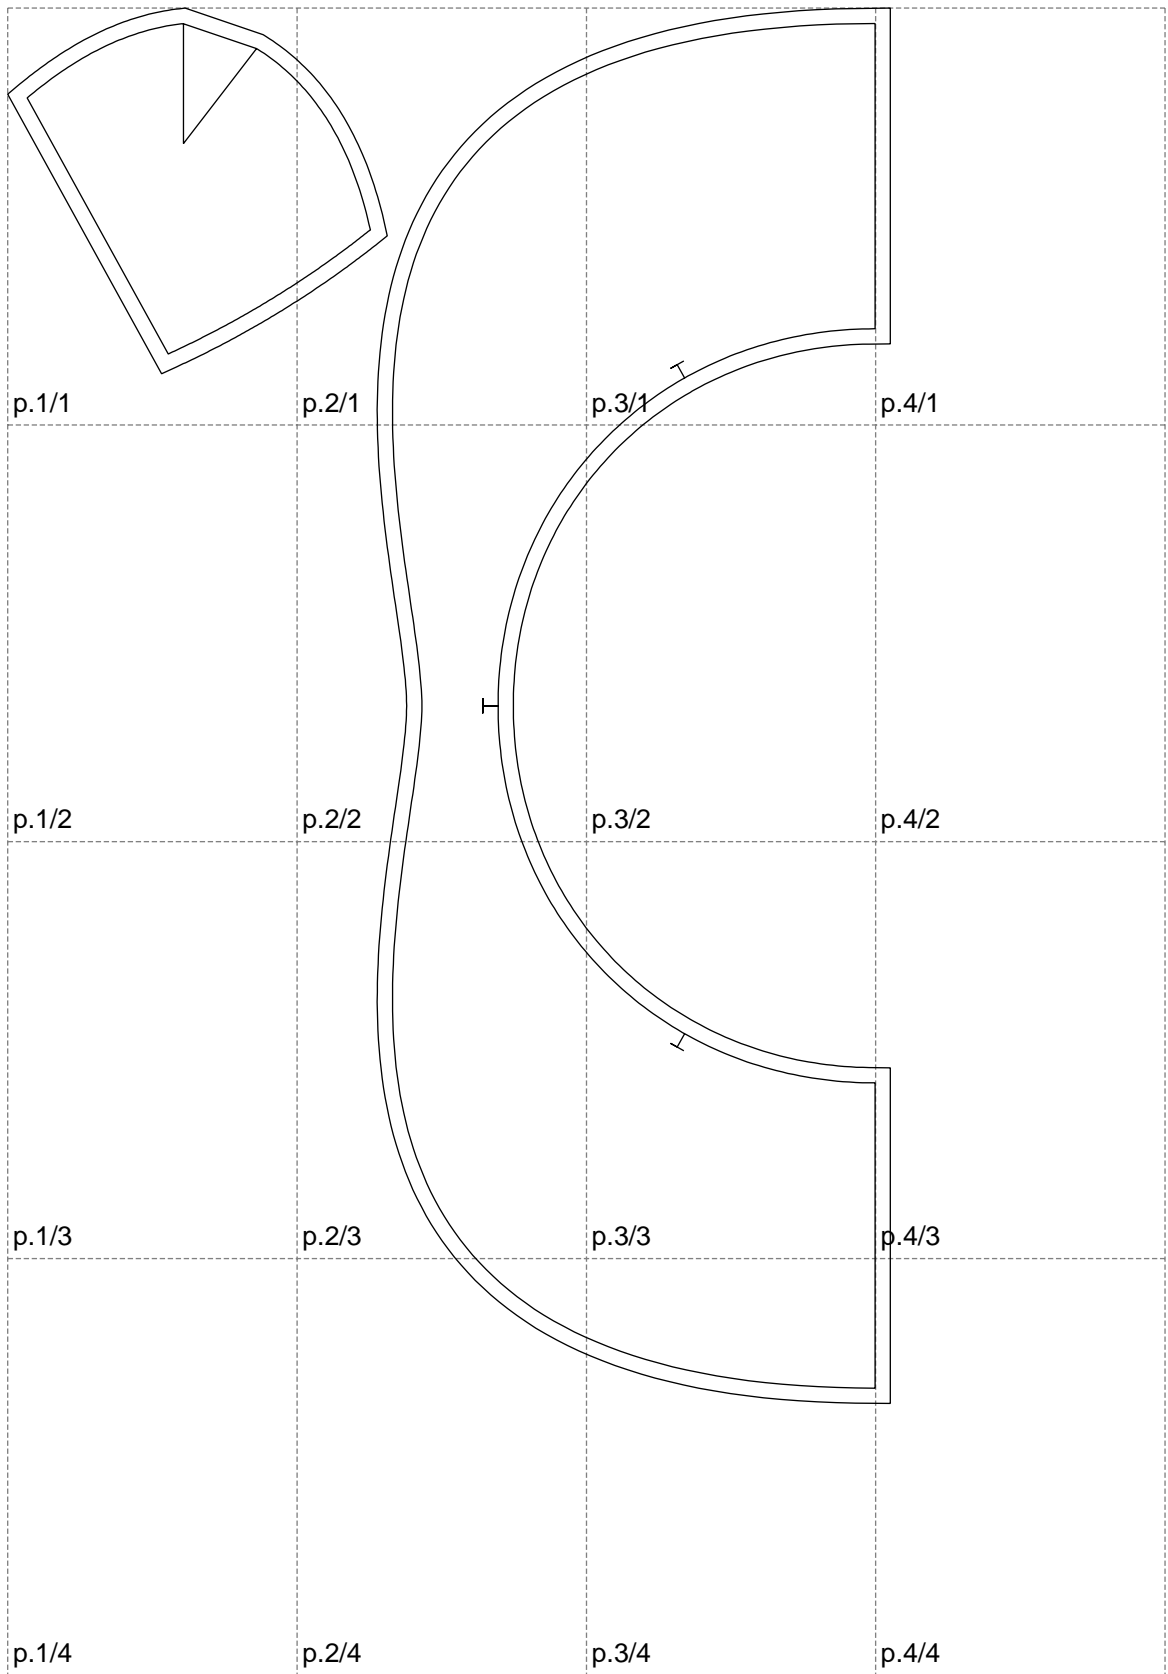

Not for print

Paper size: A4, size:578.99 x915.26 mm

# Example

size:838.99 x915.26 mm

Maneken =1 ver.0

rz\_1=170

rz\_16=96

rz\_17=82

rz\_18=76

rz\_19=104

rz\_20=101.8

---

. . . . .  
. . . . .  
. . . . .