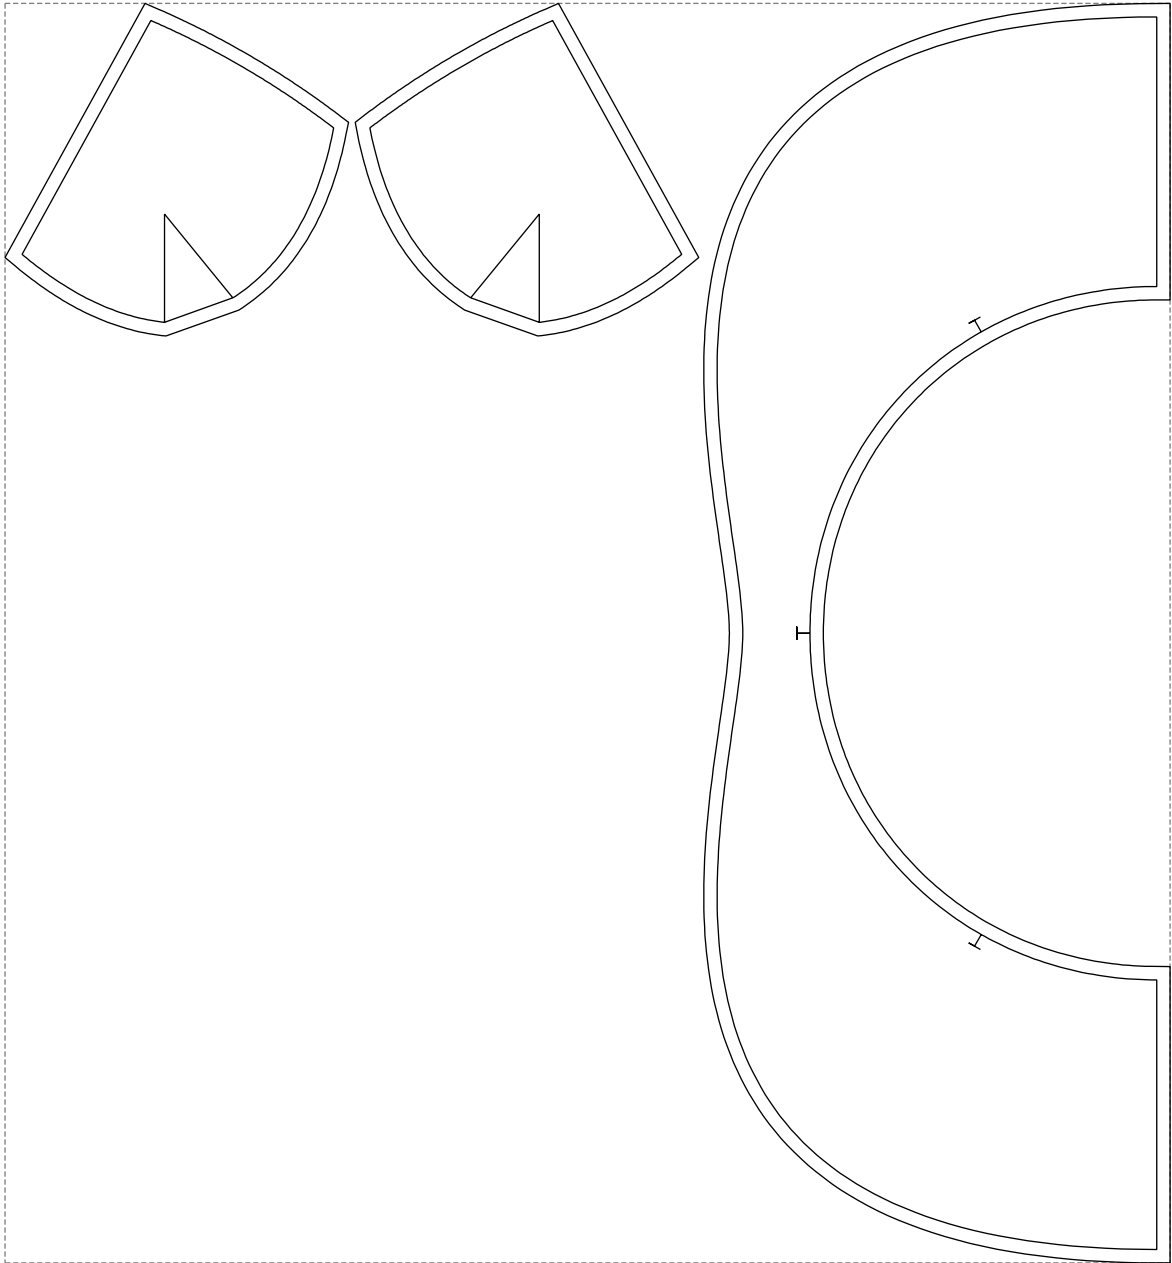

Not for print

Paper size: A4, size:596.71 x937.76 mm

# Example

size:867.34 x937.76 mm

Maneken =1 ver.0

rz\_1=170

rz\_16=100

rz\_17=85.4

rz\_18=80.2

rz\_19=108

rz\_20=105.4

---

. . . . .  
. . . . .  
. . . . .