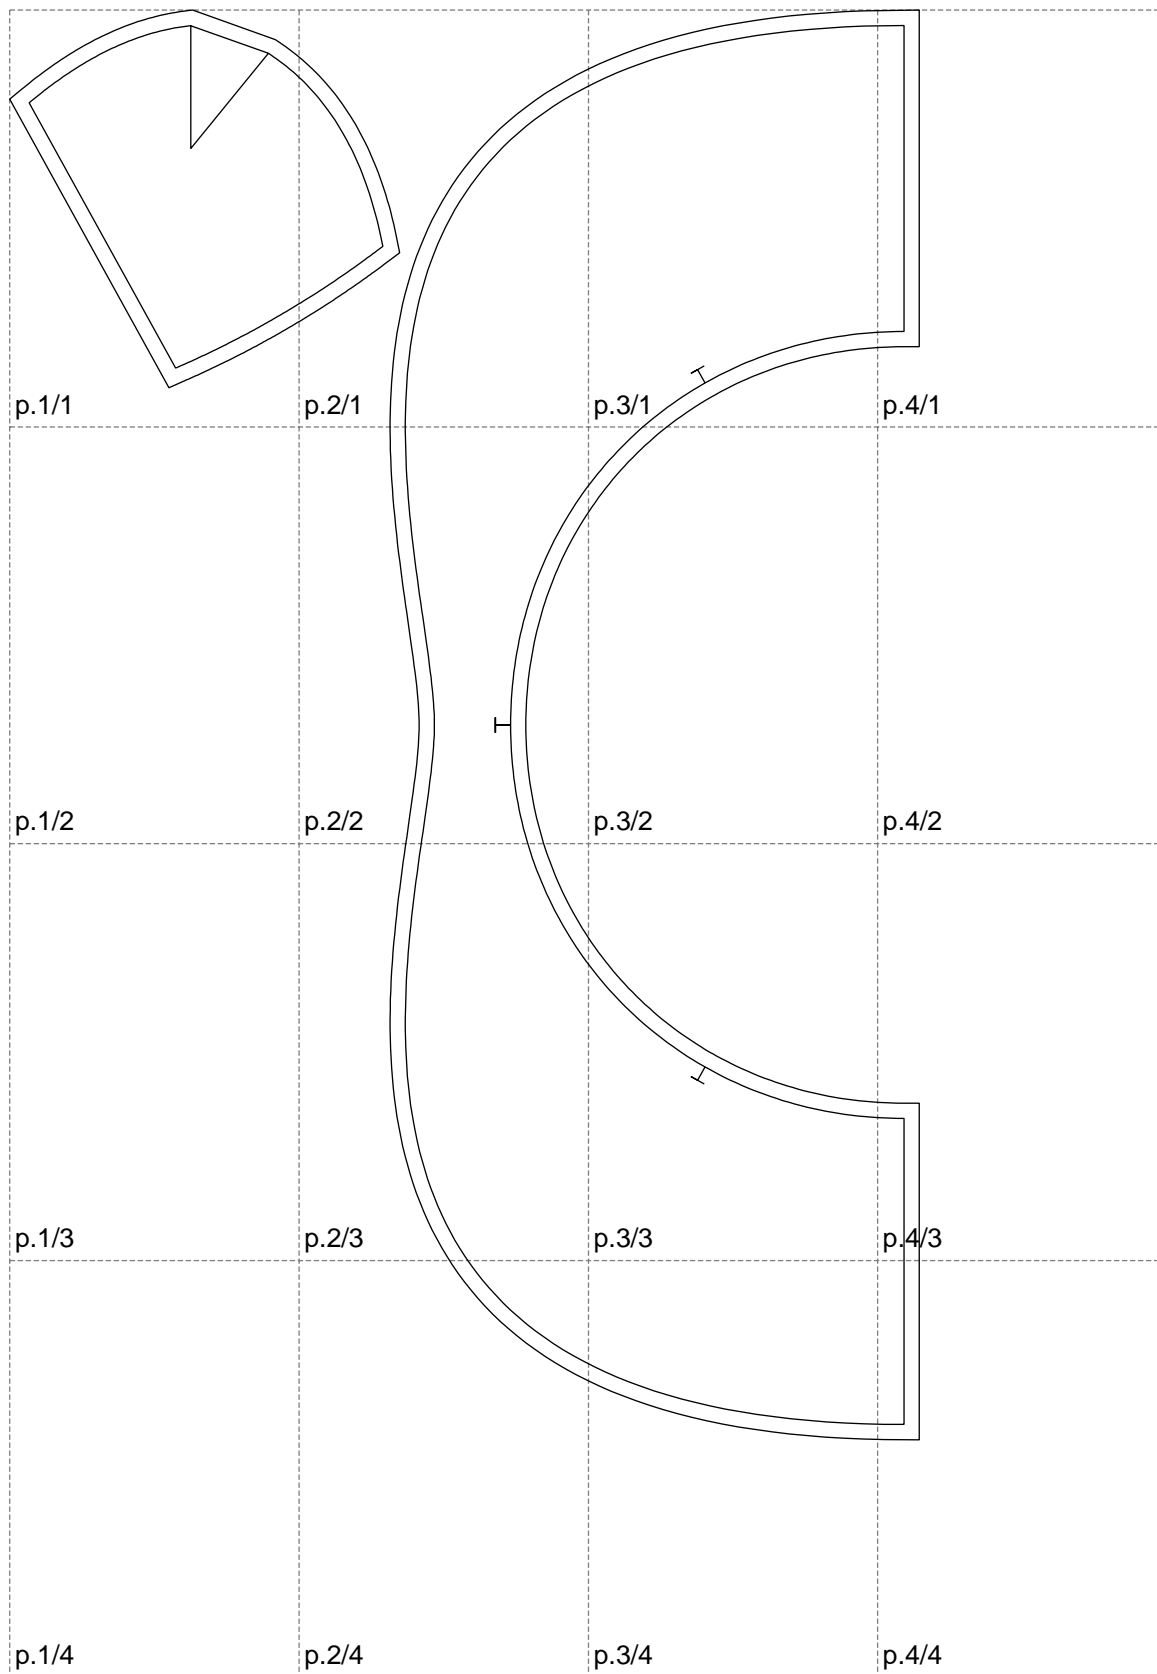

Not for print

Paper size: A4, size:596.71 x937.76 mm

# Example

size:867.34 x937.76 mm

Maneken =1 ver.0

rz\_1=170

rz\_16=100

rz\_17=85.4

rz\_18=80.2

rz\_19=108

rz\_20=105.4

---

. . . . .  
. . . . .  
. . . . .