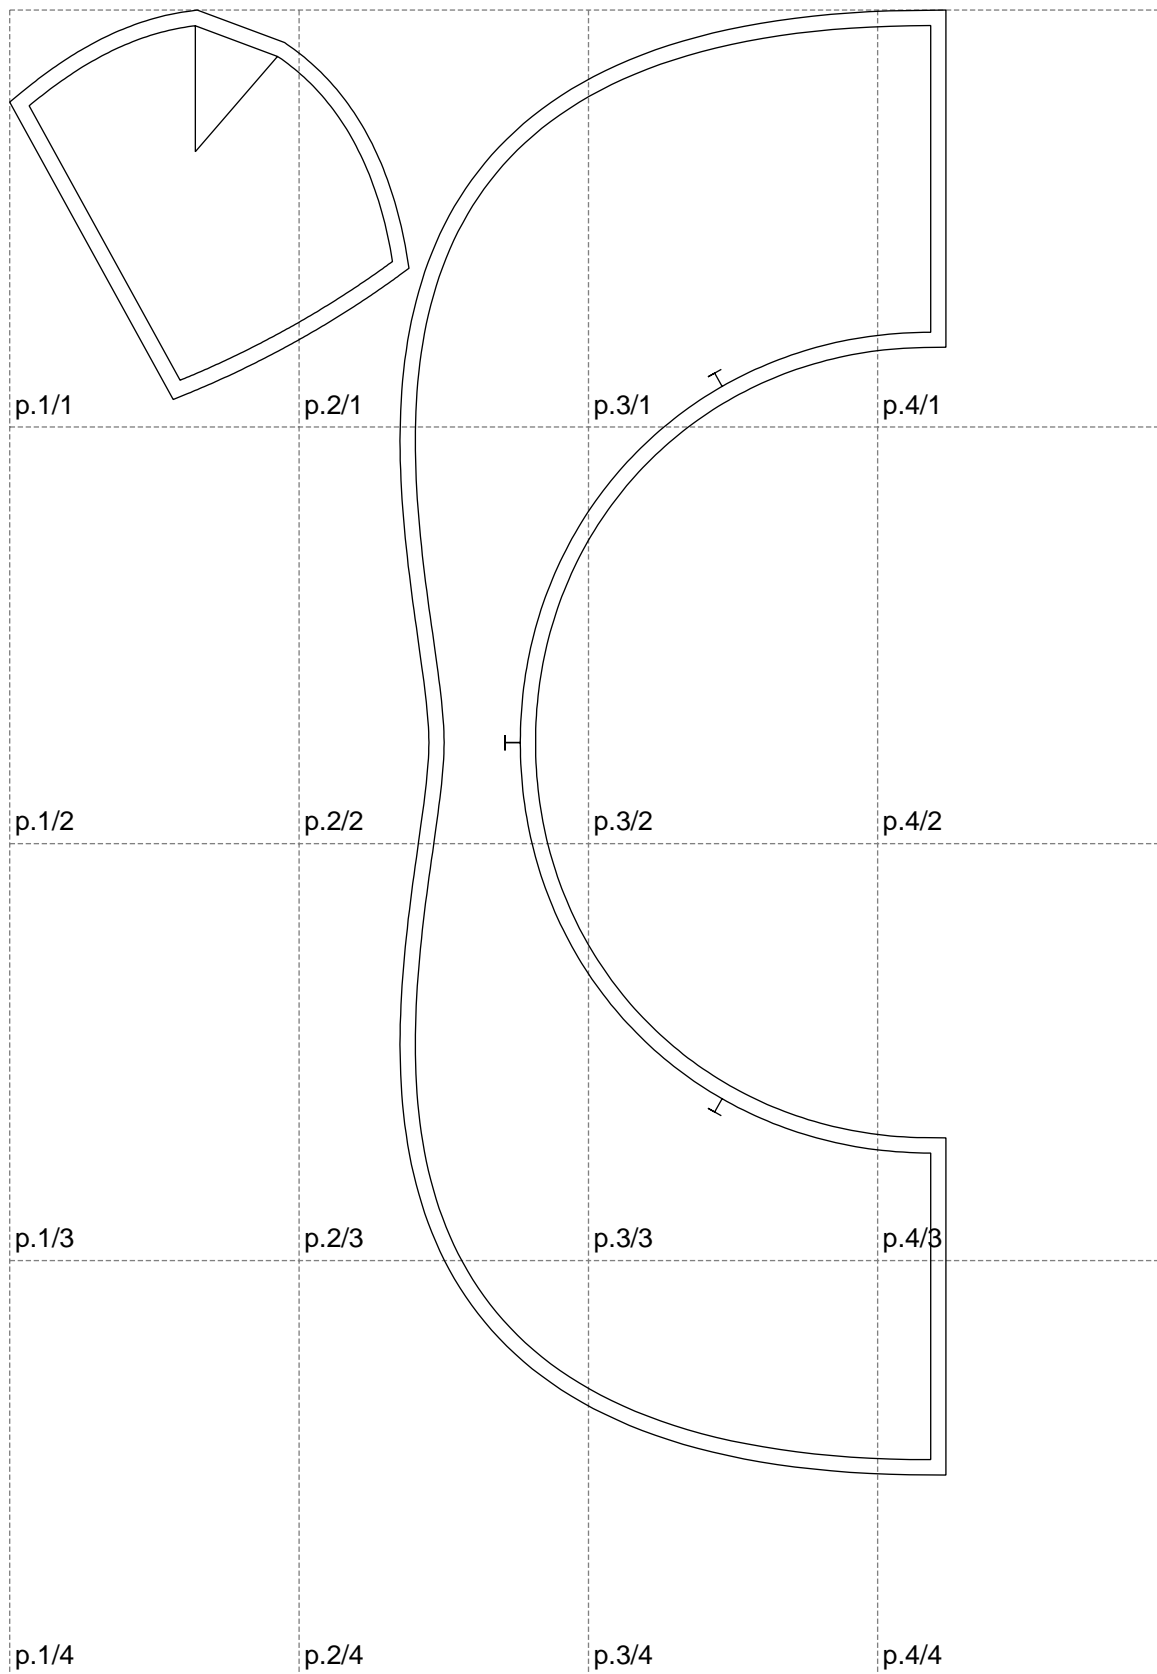

Not for print

Paper size: A4, size:614.16 x960.89 mm

Example

size:895.58 x960.89 mm

Maneken =1 ver.0

rz_1=170

rz_16=104

rz_17=88.9

rz_18=84.4

rz_19=112

rz_20=109.3

.
.
.