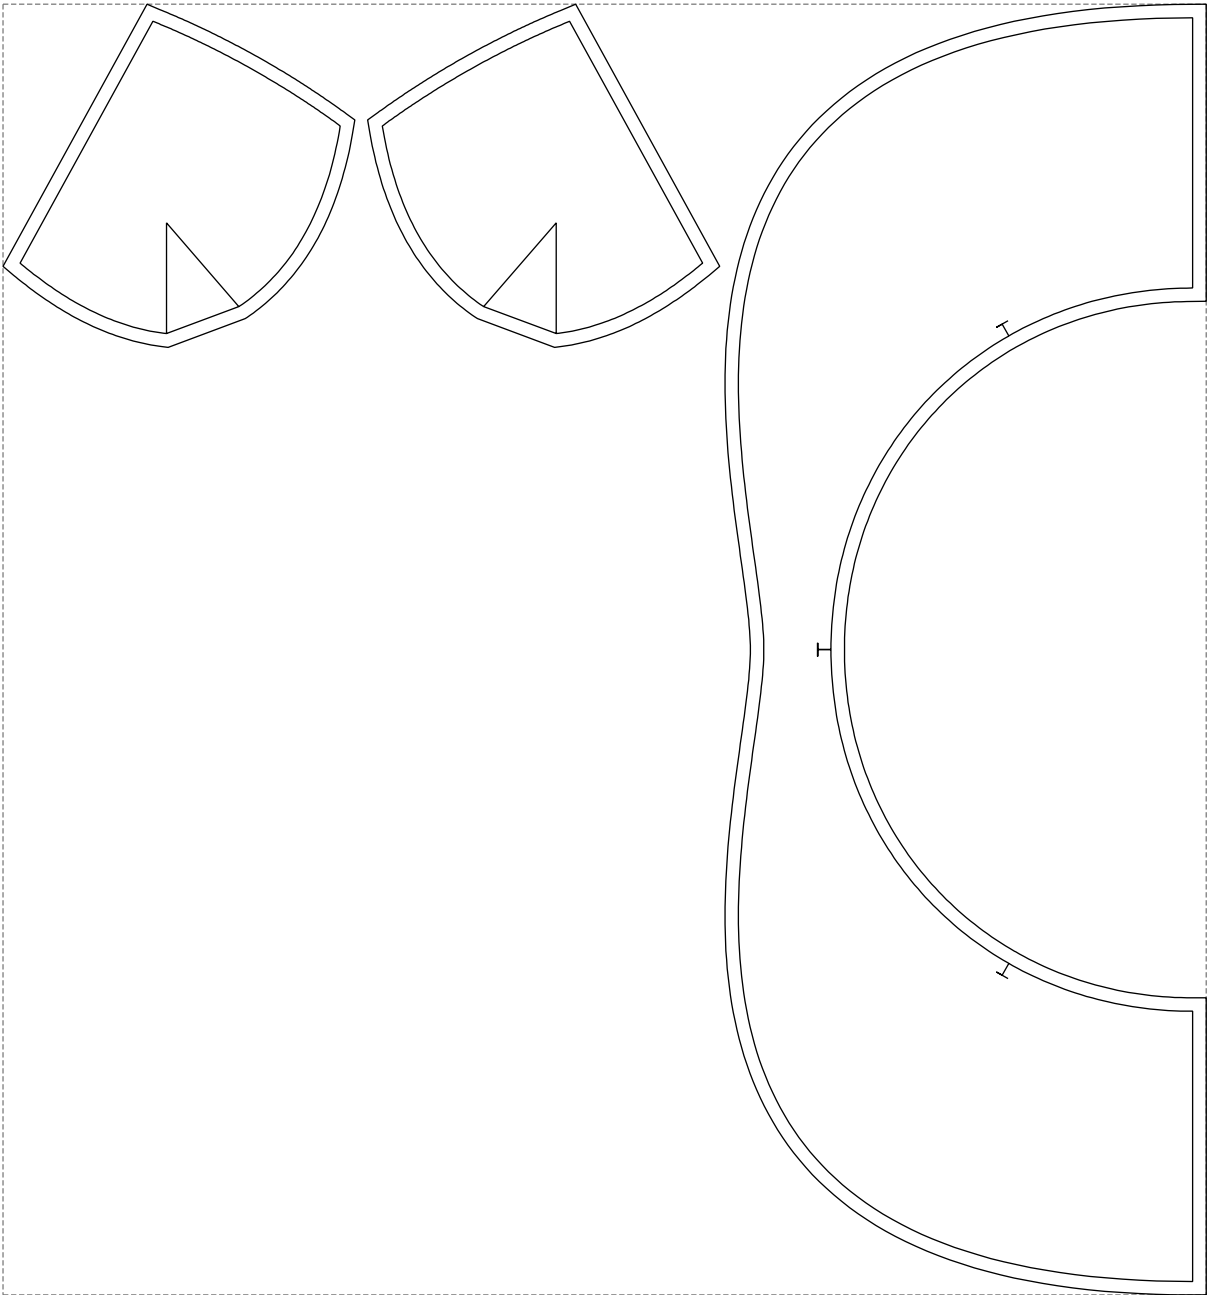

Not for print

Paper size: A4, size:614.16 x960.89 mm

Example

size:895.58 x960.89 mm

Maneken =1 ver.0

rz_1=170

rz_16=104

rz_17=88.9

rz_18=84.4

rz_19=112

rz_20=109.3

.
.
.