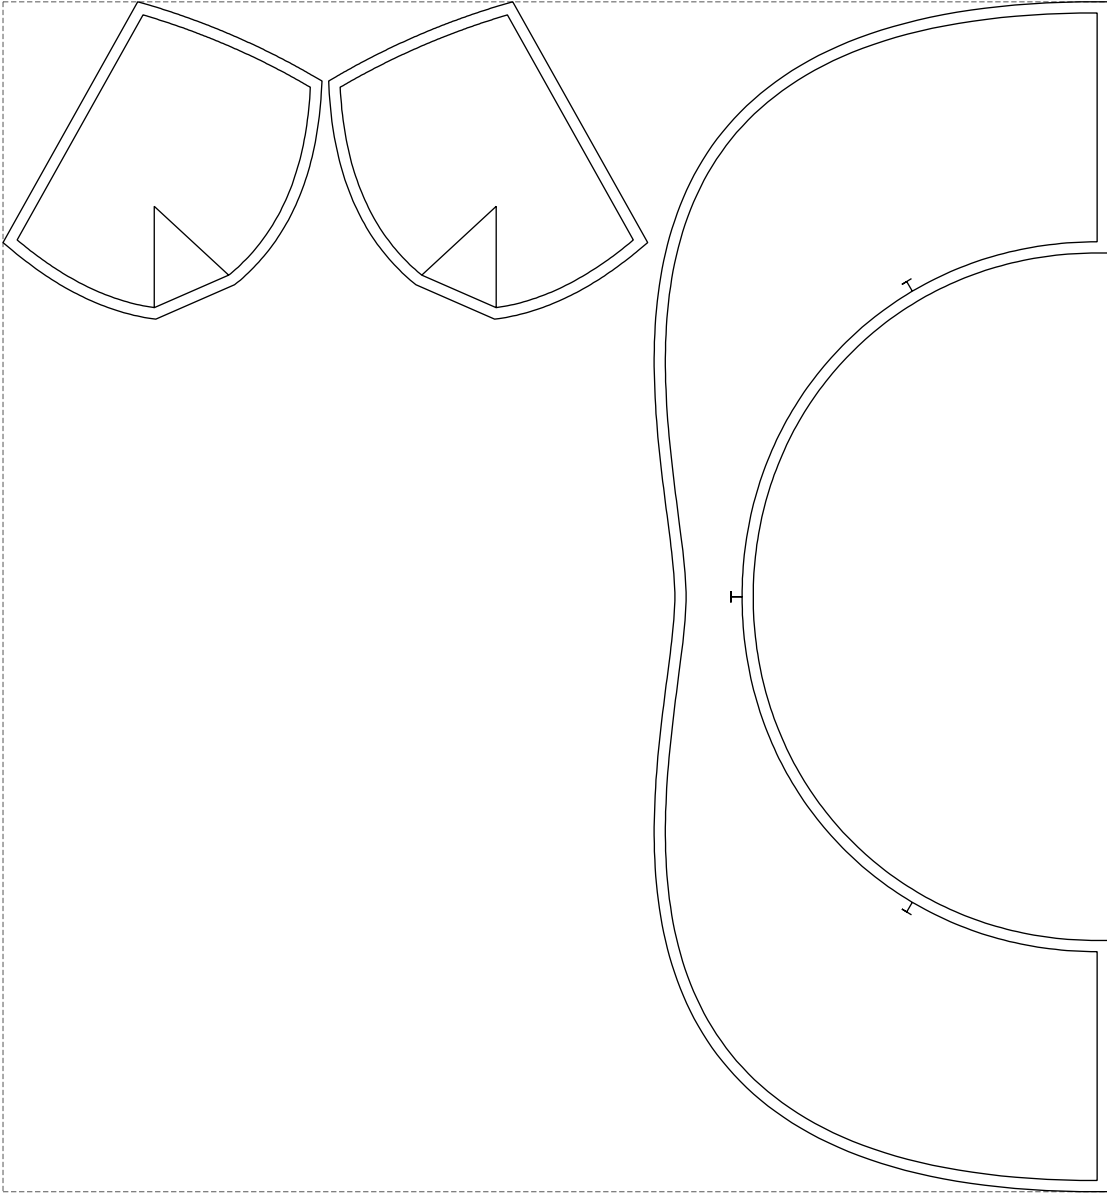

Not for print

Paper size: A4, size:686.42 x1063.23 mm

# Example

size:987.30 x1063.23 mm

Maneken =1 ver.0

rz\_1=170

rz\_16=120

rz\_17=104

rz\_18=103.6

rz\_19=128

rz\_20=125.1

---

. . . . .  
. . . . .  
. . . . .