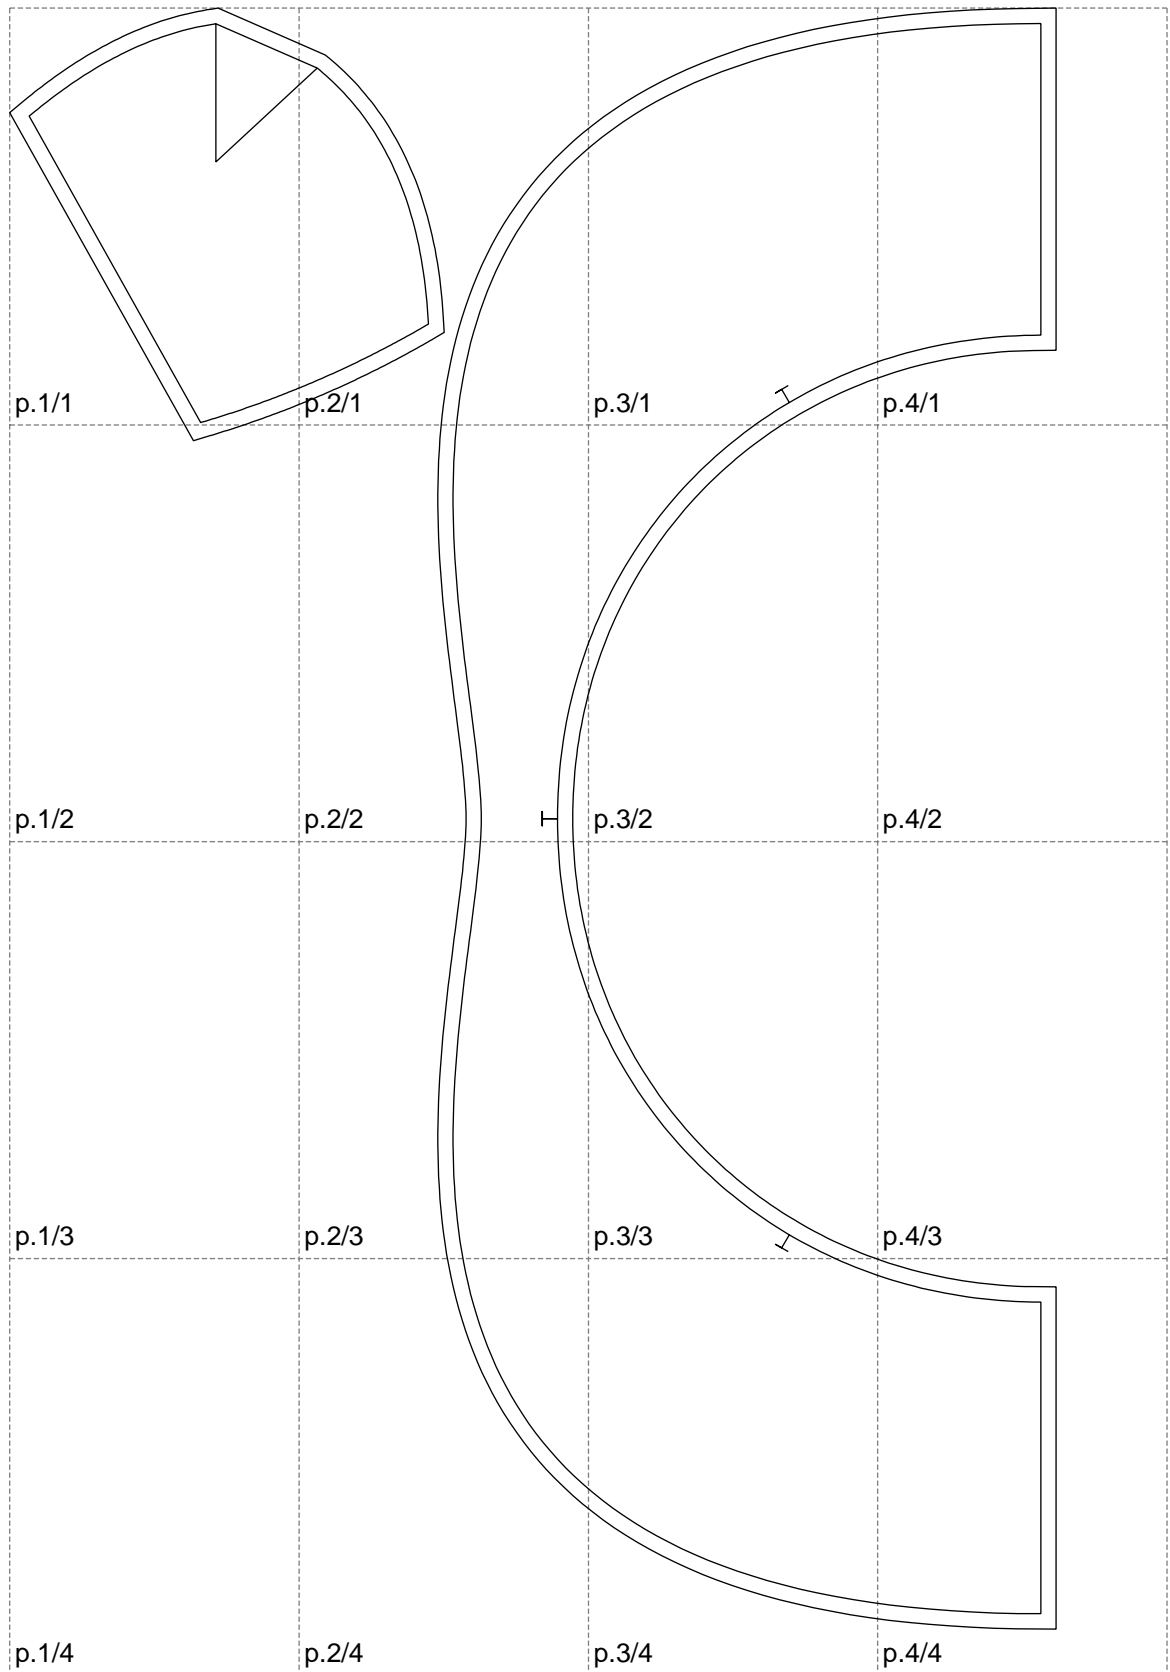

Not for print

Paper size: A4, size:686.42 x1063.23 mm

# Example

size:987.30 x1063.23 mm

Maneken =1 ver.0

rz\_1=170

rz\_16=120

rz\_17=104

rz\_18=103.6

rz\_19=128

rz\_20=125.1

---

. . . . .  
. . . . .  
. . . . .