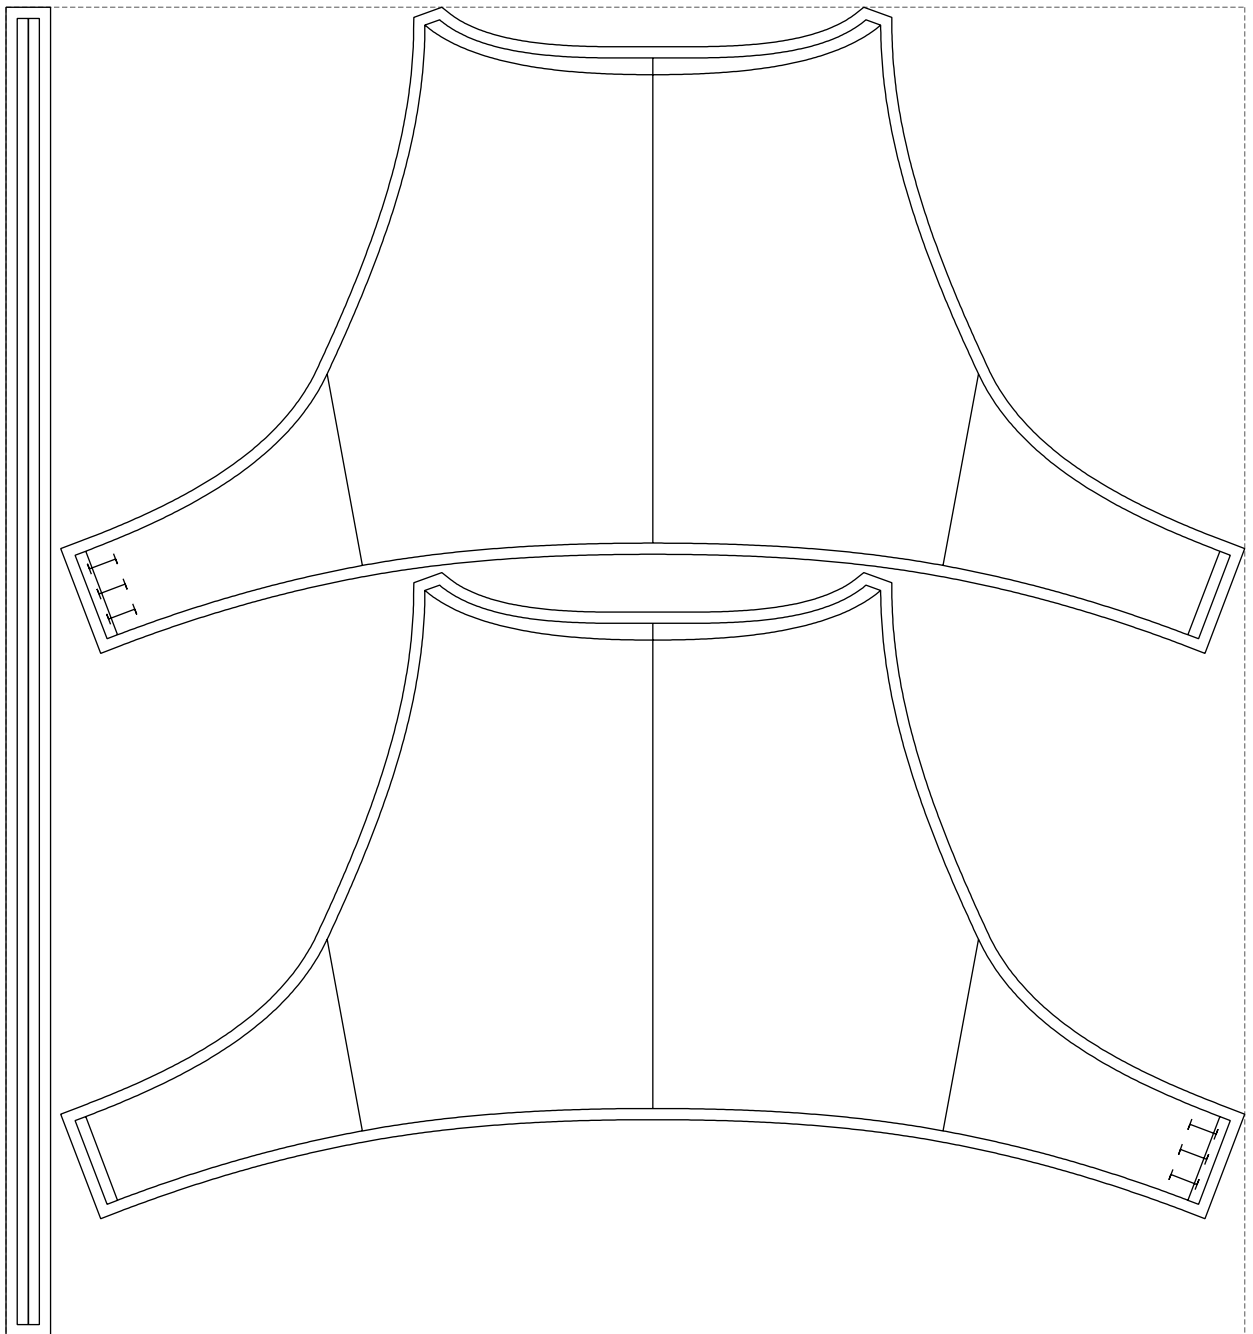

Not for print

Paper size: A4, size:1107.07 x1187.00 mm

# Example

size:1106.58 x1187.00 mm

Maneken =1 ver.0

rz\_1=170

rz\_16=112

rz\_17=96.2

rz\_18=94

rz\_19=120