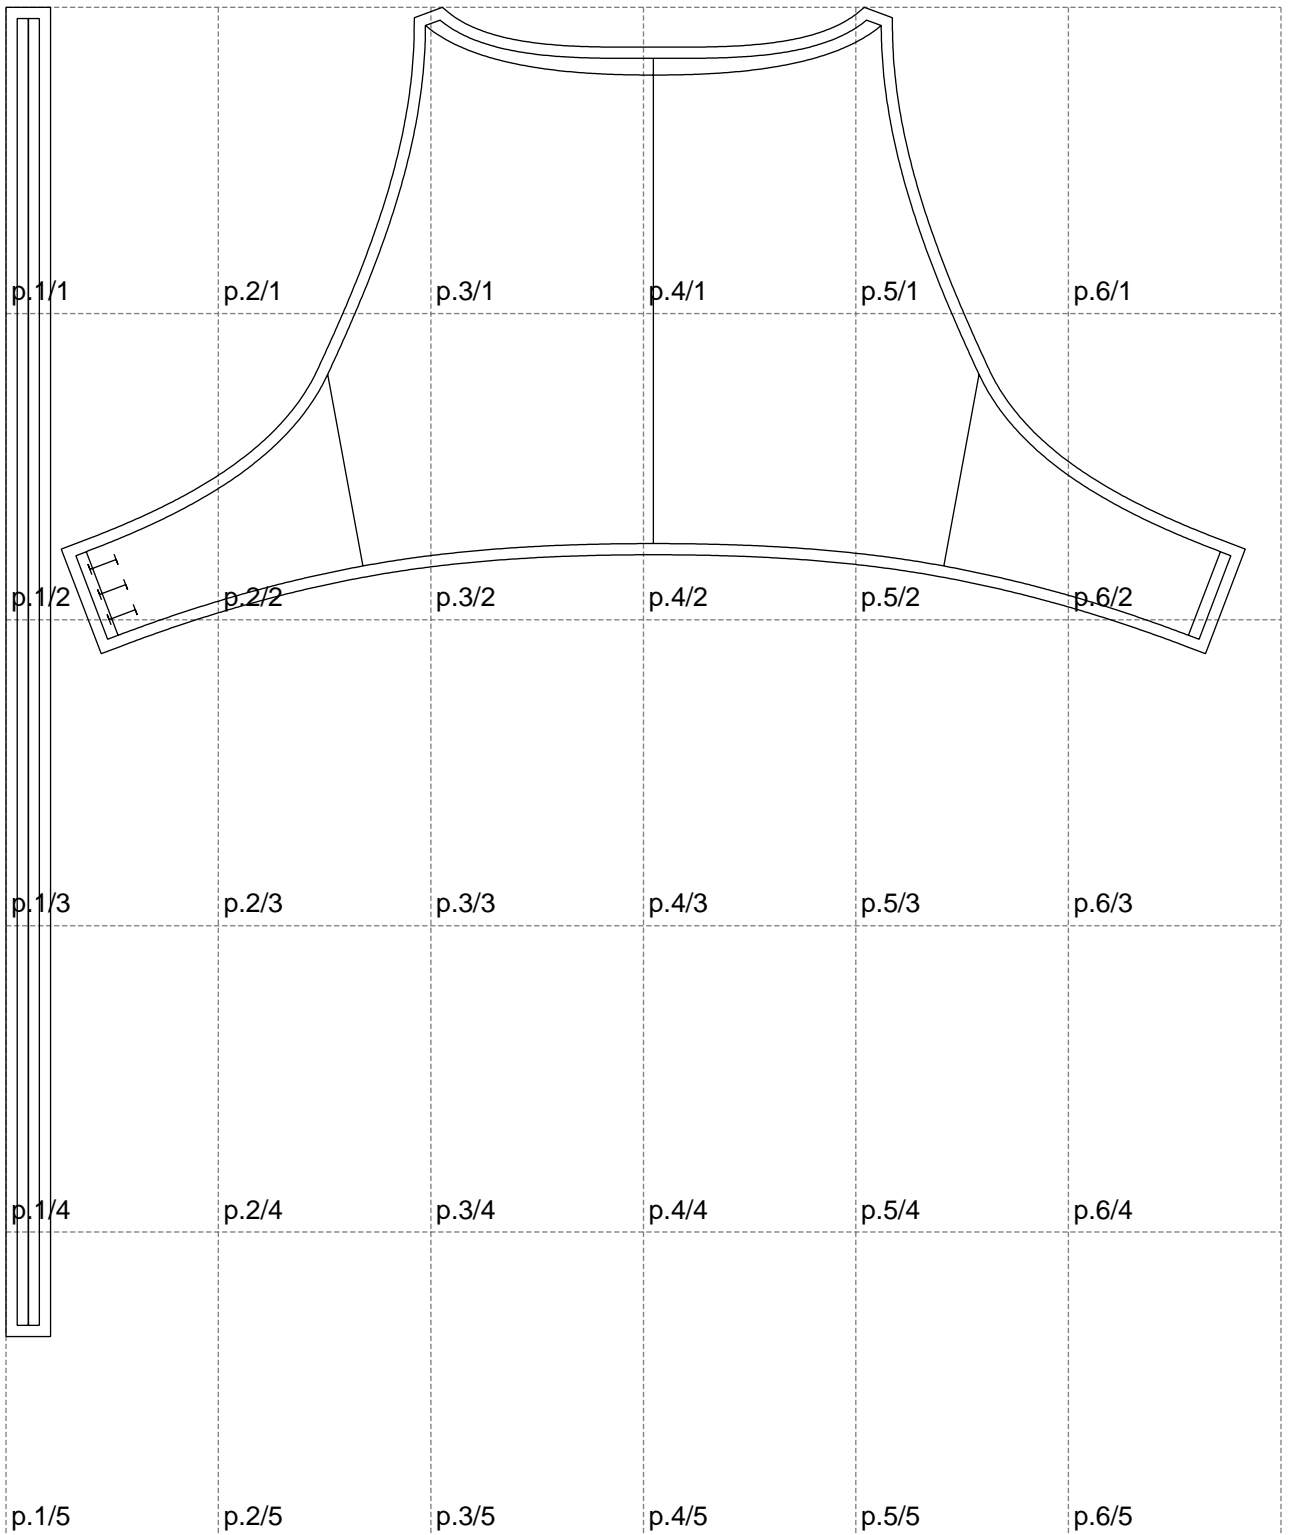

Not for print

Paper size: A4, size:1107.07 x1187.00 mm

# Example

size:1106.58 x1187.00 mm

Maneken =1 ver.0

rz\_1=170

rz\_16=112

rz\_17=96.2

rz\_18=94

rz\_19=120

rz\_20=117

---

. . . . .  
. . . . .  
. . . . .