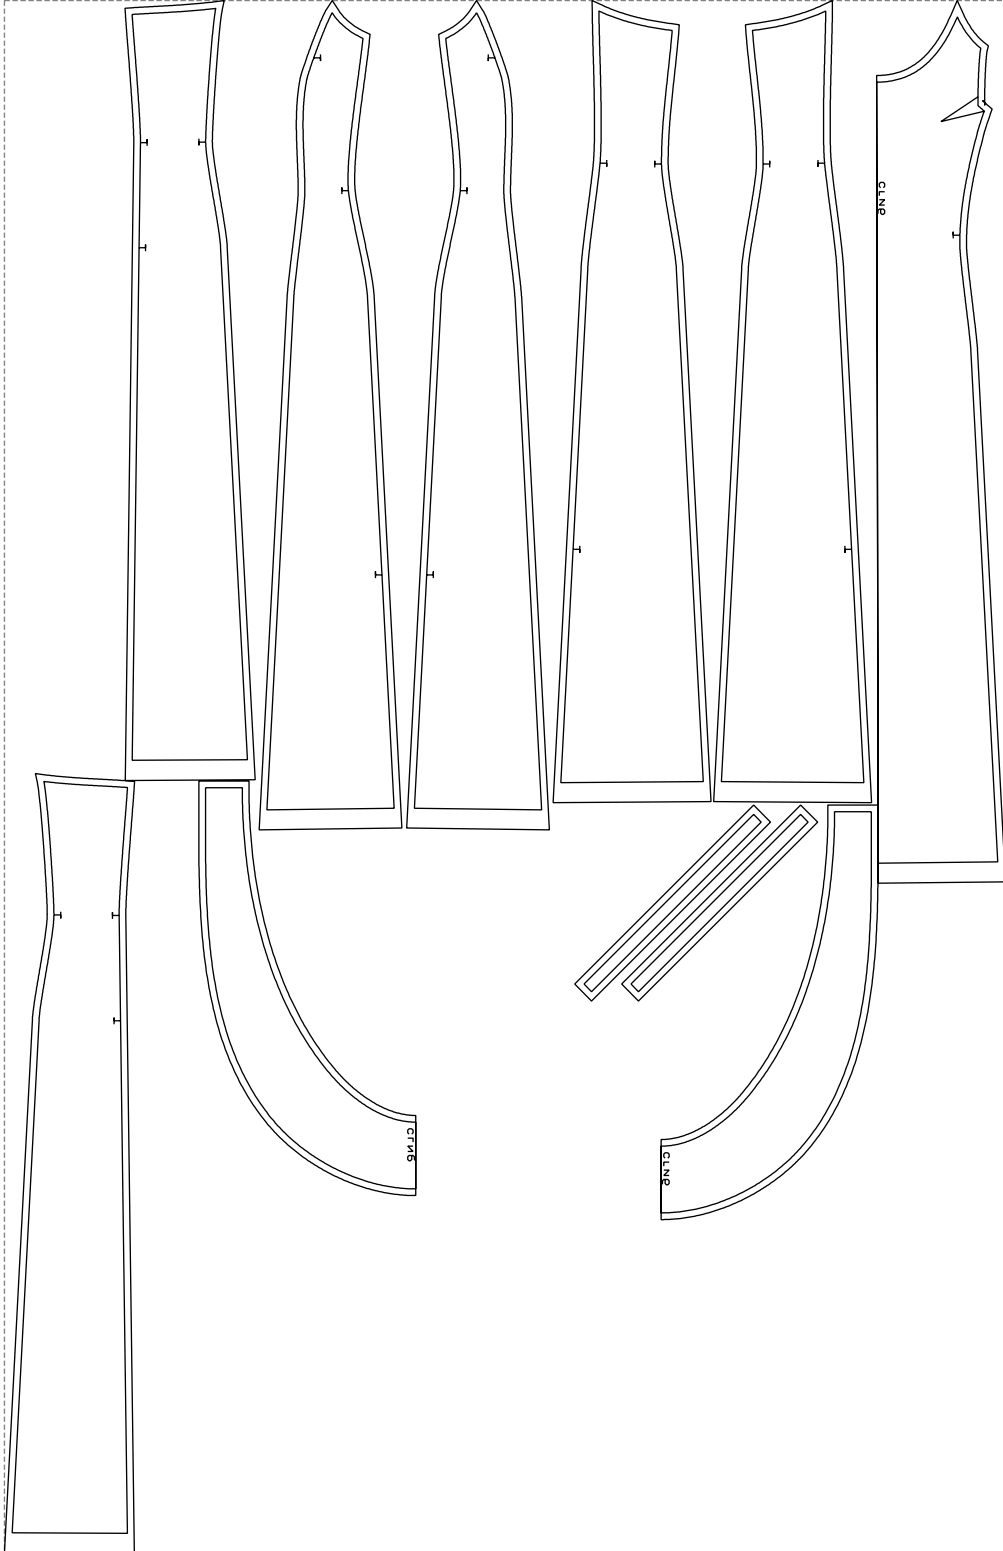

Not for print

Paper size: A4, size:1399.00 x1322.19 mm

# Example

size:1499.00 x2326.00 mm

Maneken =1 ver.0

rz\_1=170

rz\_16=92

rz\_17=78.8

rz\_18=71.8

rz\_19=100

rz\_20=98.1

---

. . . . .  
. . . . .  
. . . . .