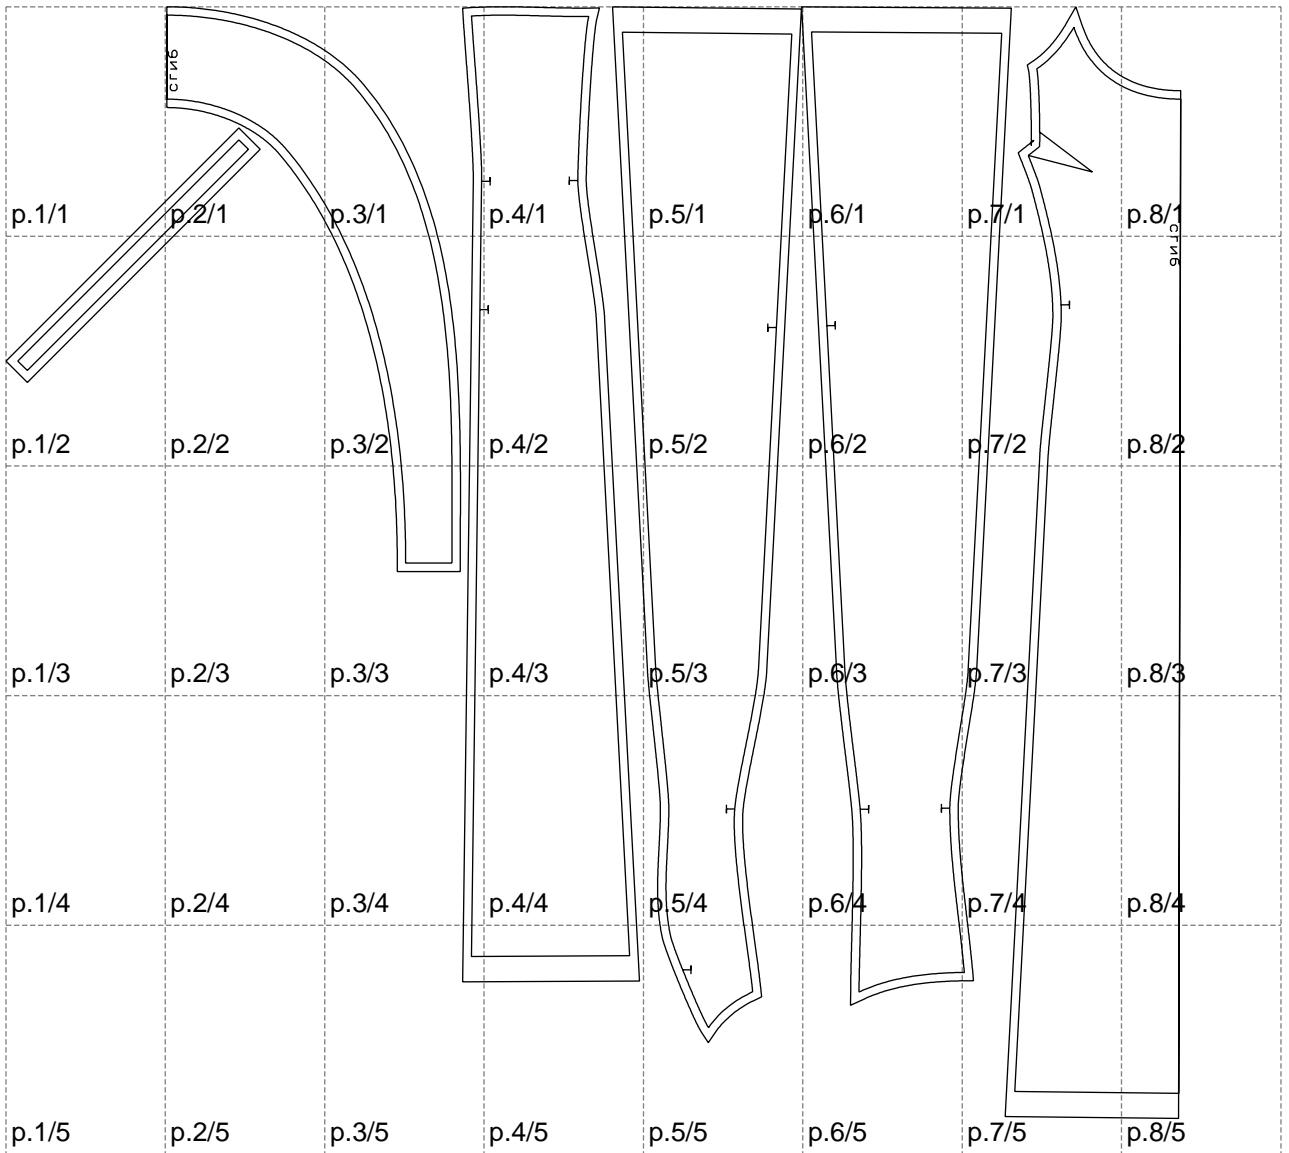

Not for print

Paper size: A4, size:1399.00 x1323.77 mm

# Example

size:1499.00 x2324.35 mm

Maneken =1 ver.0

rz\_1=170

rz\_16=104

rz\_17=88.9

rz\_18=84.4

rz\_19=112

rz\_20=109.3

---

. . . . .  
. . . . .  
. . . . .