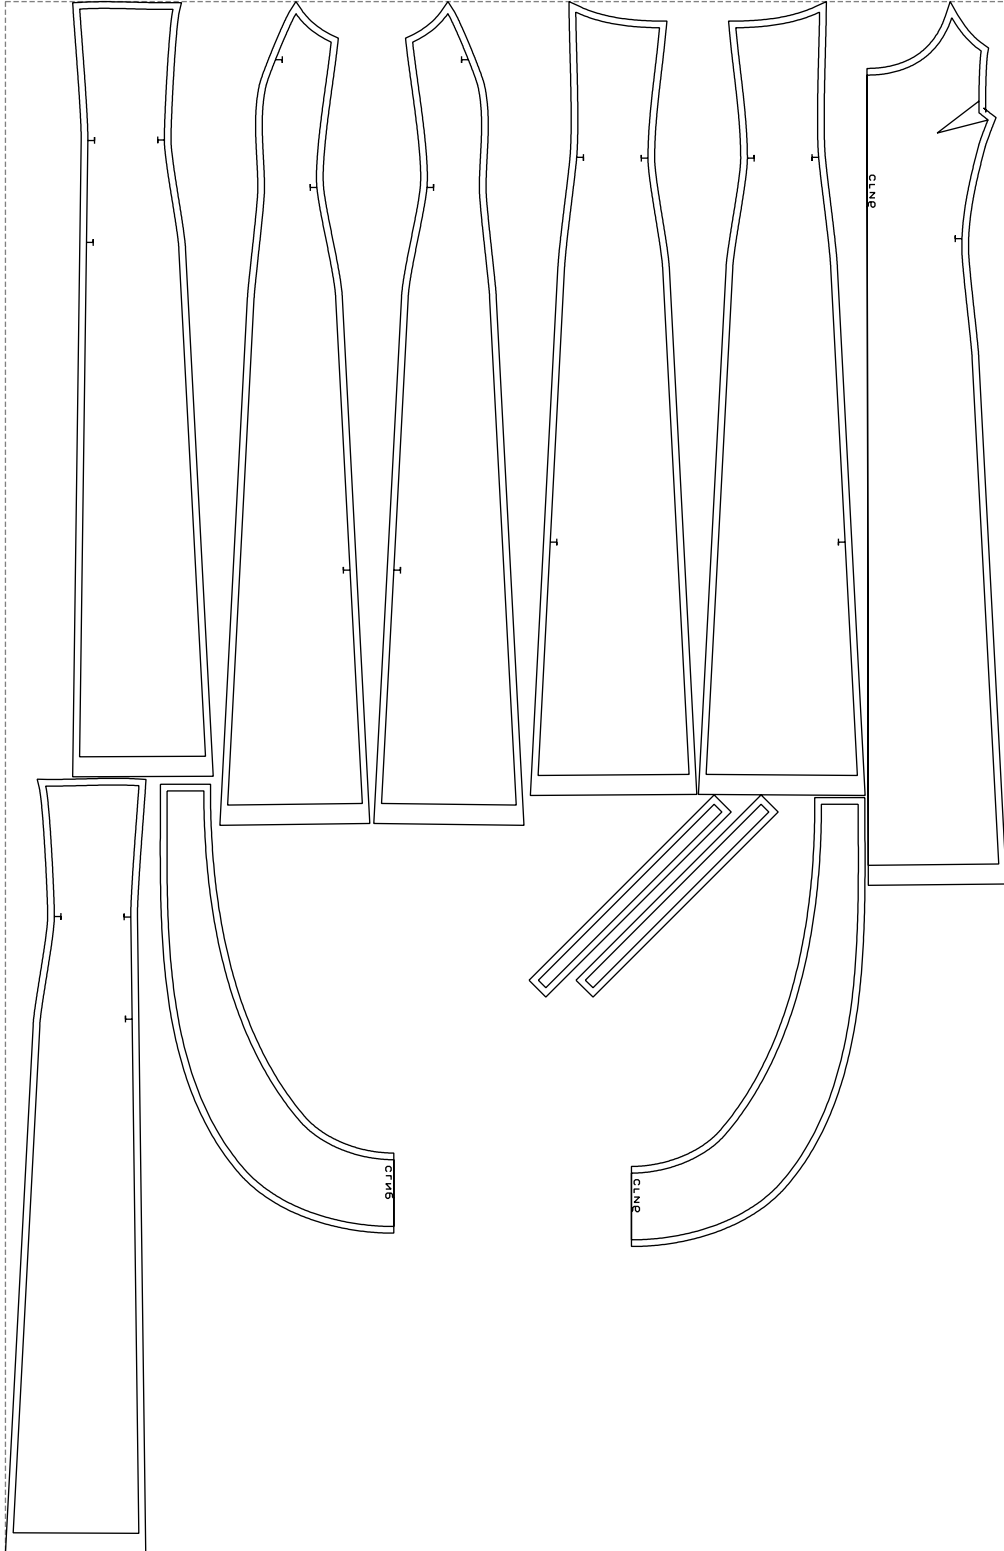

Not for print

Paper size: A4, size:1399.00 x1323.77 mm

# Example

size:1499.00 x2324.35 mm

Maneken =1 ver.0

rz\_1=170

rz\_16=104

rz\_17=88.9

rz\_18=84.4

rz\_19=112